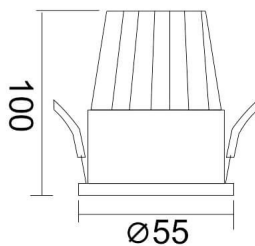

### PIXEL

Lavov Downlights from the family PIXEL ,power 10 W and CRI 80 with an optic 38 degrees made in Die Cast Aluminum finished in White with a real lumen output of 900lm and an efficiency of 90lm/W. ON/OFF driver.

### Scheme

<b>Product</b>	
<b>Real power (W)</b>	<b>10</b>
<b>Real luminous flux (Lm)</b>	<b>900</b>
<b>Luminous efficiency (Lm/W)</b>	<b>90</b>
<b>Beam angle (°)</b>	<b>38</b>
<b>Life time (h)</b>	<b>50000 h L80B10</b>
<b>IP</b>	<b>20</b>
<b>Electrical class insulation</b>	<b>Clas II</b>
<b>Colour</b>	<b>White</b>
<b>Control gear included</b>	<b>Yes</b>
<b>Control gear</b>	<b>ON/OFF</b>
<b>Flicker Free</b>	<b>Yes</b>
<b>Light source</b>	<b>LED</b>
<b>Type of LED</b>	<b>COB</b>
<b>Colour temperature (K)</b>	<b>4000</b>
<b>Colour consistency (SDCM)</b>	<b>SDCM&lt;3</b>
<b>CRI</b>	<b>80</b>