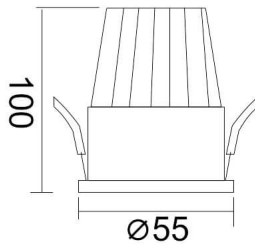

PIXEL

Lavov Downlights from the family PIXEL ,power 10 W and CRI 80 with an optic 38 degrees made in Die Cast Aluminum finished in White with a real lumen output of 900lm and an efficiency of 90lm/W. ON/OFF driver.

Item code	86.D024.1431.01
Product type	Indoor
Category	Downlights
Family	PIXEL

Pictograms

Scheme

Product	
Real power (W)	10
Real luminous flux (Lm)	900
Luminous efficiency (Lm/W)	90
Beam angle (°)	38
Life time (h)	50000 h L80B10
IP	20
Electrical class insulation	Clas II
Colour	White
Control gear included	Yes
Control gear	ON/OFF
Flicker Free	Yes
Light source	LED
Type of LED	COB
Colour temperature (K)	4000
Colour consistency (SDCM)	SDCM<3
CRI	80