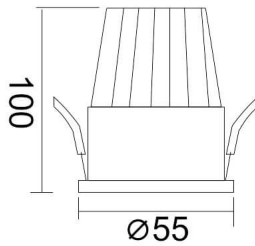

PIXEL

Lavov Downlights from the family PIXEL ,power 10 W and CRI 80 with an optic 38 degrees made in Die Cast Aluminum finished in White with a real lumen output of 900lm and an efficiency of 90lm/W. ON/OFF driver.

Item code	86.D024.1431.01
Product type	Indoor
Category	Downlights
Family	PIXEL

Pictograms

Scheme

Product

Real power (W)	10
Real luminous flux (Lm)	900
Luminous efficiency (Lm/W)	90
Beam angle (°)	38
Life time (h)	50000 h L80B10
IP	20
Electrical class insulation	Clas II
Colour	White
Control gear included	Yes
Control gear	ON/OFF
Flicker Free	Yes
Light source	LED
Type of LED	COB
Colour temperature (K)	4000
Colour consistency (SDCM)	SDCM<3
CRI	80