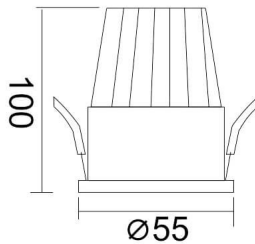

**PIXEL**

Lavov Downlights from the family PIXEL ,power 10 W and CRI 80 with an optic 38 degrees made in Die Cast Aluminum finished in Black with a real lumen output of 900lm and an efficiency of 90lm/W. ON/OFF driver.

<b>Item code</b>	<b>86.D024.1431.02</b>
<b>Product type</b>	<b>Indoor</b>
<b>Category</b>	<b>Downlights</b>
<b>Family</b>	<b>PIXEL</b>
<b>Pictograms</b>	

**Scheme**

<b>Product</b>	
<b>Real power (W)</b>	<b>10</b>
<b>Real luminous flux (Lm)</b>	<b>900</b>
<b>Luminous efficiency (Lm/W)</b>	<b>90</b>
<b>Beam angle (°)</b>	<b>38</b>
<b>Life time (h)</b>	<b>50000 h L80B10</b>
<b>IP</b>	<b>20</b>
<b>Electrical class insulation</b>	<b>Clas II</b>
<b>Colour</b>	<b>Black</b>
<b>Control gear included</b>	<b>Yes</b>
<b>Control gear</b>	<b>ON/OFF</b>
<b>Flicker Free</b>	<b>Yes</b>
<b>Light source</b>	<b>LED</b>
<b>Type of LED</b>	<b>COB</b>
<b>Colour temperature (K)</b>	<b>4000</b>
<b>Colour consistency (SDCM)</b>	<b>SDCM&lt;3</b>
<b>CRI</b>	<b>80</b>