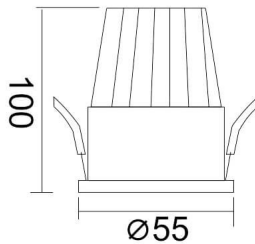

PIXEL

Lavov Downlights from the family PIXEL ,power 10 W and CRI 80 with an optic 38 degrees made in Die Cast Aluminum finished in Black with a real lumen output of 900lm and an efficiency of 90lm/W. ON/OFF driver.

Item code	86.D024.1431.02
Product type	Indoor
Category	Downlights
Family	PIXEL
Pictograms	

Scheme

Product	
Real power (W)	10
Real luminous flux (Lm)	900
Luminous efficiency (Lm/W)	90
Beam angle (°)	38
Life time (h)	50000 h L80B10
IP	20
Electrical class insulation	Clas II
Colour	Black
Control gear included	Yes
Control gear	ON/OFF
Flicker Free	Yes
Light source	LED
Type of LED	COB
Colour temperature (K)	4000
Colour consistency (SDCM)	SDCM<3
CRI	80