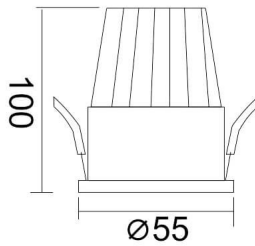

PIXEL

Lavov Downlights from the family PIXEL ,power 10 W and CRI 80 with an optic 38 degrees made in Die Cast Aluminum finished in Black with a real lumen output of 900lm and an efficiency of 90lm/W. ON/OFF driver.

Item code	86.D024.1431.02
Product type	Indoor
Category	Downlights
Family	PIXEL
Pictograms	

Scheme

Product	
Real power (W)	10
Real luminous flux (Lm)	900
Luminous efficiency (Lm/W)	90
Beam angle (°)	38
Life time (h)	50000 h L80B10
IP	20
Electrical class insulation	Clas II
Colour	Black
Control gear included	Yes
Control gear	ON/OFF
Flicker Free	Yes
Light source	LED
Type of LED	COB
Colour temperature (K)	4000
Colour consistency (SDCM)	SDCM<3
CRI	80