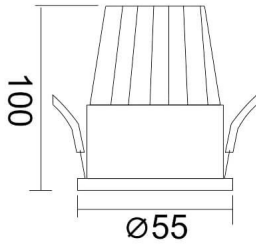

PIXEL

Lavov Downlights from the family PIXEL ,power 10 W and CRI 80 with an optic 38 degrees made in Die Cast Aluminum finished in White with a real lumen output of 900lm and an efficiency of 90lm/W. DALI driver.

Item code	86.D024.1433.01
Product type	Indoor
Category	Downlights
Family	PIXEL

Pictograms	

Scheme

Product	
Real power (W)	10
Real luminous flux (Lm)	900
Luminous efficiency (Lm/W)	90
Beam angle (°)	38
Life time (h)	50000 h L80B10
IP	20
Electrical class insulation	Clas II
Colour	White
Control gear included	Yes
Control gear	DALI
Flicker Free	Yes
Light source	LED
Type of LED	COB
Colour temperature (K)	4000
Colour consistency (SDCM)	SDCM<3
CRI	80