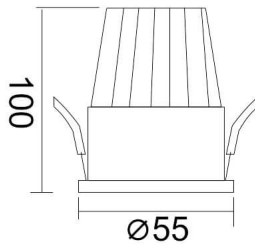

PIXEL

Lavov Downlights from the family PIXEL ,power 10 W and CRI 80 with an optic 38 degrees made in Die Cast Aluminum finished in White with a real lumen output of 900lm and an efficiency of 90lm/W. DALI driver.

Item code	86.D024.1433.01
Product type	Indoor
Category	Downlights
Family	PIXEL

Pictograms

Scheme

Product

Real power (W)	10
Real luminous flux (Lm)	900
Luminous efficiency (Lm/W)	90
Beam angle (°)	38
Life time (h)	50000 h L80B10
IP	20
Electrical class insulation	Clas II
Colour	White
Control gear included	Yes
Control gear	DALI
Flicker Free	Yes
Light source	LED
Type of LED	COB
Colour temperature (K)	4000
Colour consistency (SDCM)	SDCM<3
CRI	80