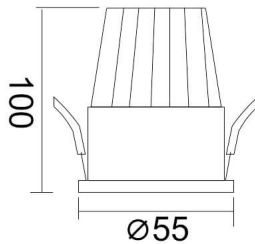

PIXEL

Lavov Downlights from the family PIXEL ,power 10 W and CRI 80 with an optic 38 degrees made in Die Cast Aluminum finished in White with a real lumen output of 900lm and an efficiency of 90lm/W. DALI driver.

Item code	86.D024.1433.01
Product type	Indoor
Category	Downlights
Family	PIXEL
Pictograms	

Scheme

Product	
Real power (W)	10
Real luminous flux (Lm)	900
Luminous efficiency (Lm/W)	90
Beam angle (°)	38
Life time (h)	50000 h L80B10
IP	20
Electrical class insulation	Clas II
Colour	White
Control gear included	Yes
Control gear	DALI
Flicker Free	Yes
Light source	LED
Type of LED	COB
Colour temperature (K)	4000
Colour consistency (SDCM)	SDCM<3
CRI	80