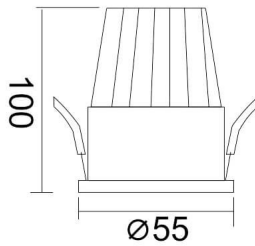

PIXEL

Lavov Downlights from the family PIXEL ,power 10 W and CRI 80 with an optic 38 degrees made in Die Cast Aluminum finished in Black with a real lumen output of 900lm and an efficiency of 90lm/W. DALI driver.

Item code	86.D024.1433.02
Product type	Indoor
Category	Downlights
Family	PIXEL
Pictograms	

Scheme

Product

Real power (W)	10
Real luminous flux (Lm)	900
Luminous efficiency (Lm/W)	90
Beam angle (°)	38
Life time (h)	50000 h L80B10
IP	20
Electrical class insulation	Clas II
Colour	Black
Control gear included	Yes
Control gear	DALI
Flicker Free	Yes
Light source	LED
Type of LED	COB
Colour temperature (K)	4000
Colour consistency (SDCM)	SDCM<3
CRI	80