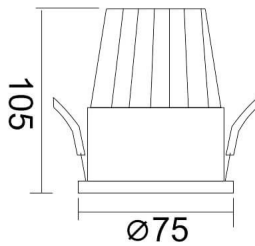

**PIXEL**

Lavov Downlights from the family PIXEL ,power 15 W and CRI 80 with an optic 38 degrees made in Die Cast Aluminum finished in White with a real lumen output of 1350lm and an efficiency of 90lm/W. ON/OFF driver.

<b>Item code</b>	<b>86.D024.2331.01</b>
<b>Product type</b>	<b>Indoor</b>
<b>Category</b>	<b>Downlights</b>
<b>Family</b>	<b>PIXEL</b>
<b>Pictograms</b>	

**Scheme**

<b>Product</b>	
<b>Real power (W)</b>	<b>15</b>
<b>Real luminous flux (Lm)</b>	<b>1350</b>
<b>Luminous efficiency (Lm/W)</b>	<b>90</b>
<b>Beam angle (°)</b>	<b>38</b>
<b>Life time (h)</b>	<b>50000 h L80B10</b>
<b>IP</b>	<b>20</b>
<b>Electrical class insulation</b>	<b>Clas II</b>
<b>Colour</b>	<b>White</b>
<b>Control gear included</b>	<b>Yes</b>
<b>Control gear</b>	<b>ON/OFF</b>
<b>Flicker Free</b>	<b>Yes</b>
<b>Light source</b>	<b>LED</b>
<b>Type of LED</b>	<b>COB</b>
<b>Colour temperature (K)</b>	<b>3000</b>
<b>Colour consistency (SDCM)</b>	<b>SDCM&lt;3</b>
<b>CRI</b>	<b>80</b>