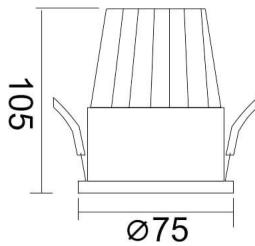

PIXEL

Lavov Downlights from the family PIXEL ,power 15 W and CRI 80 with an optic 38 degrees made in Die Cast Aluminum finished in White with a real lumen output of 1350lm and an efficiency of 90lm/W. ON/OFF driver.

Item code	86.D024.2331.01
Product type	Indoor
Category	Downlights
Family	PIXEL

Pictograms

Scheme

Product	
Real power (W)	15
Real luminous flux (Lm)	1350
Luminous efficiency (Lm/W)	90
Beam angle (°)	38
Life time (h)	50000 h L80B10
IP	20
Electrical class insulation	Clas II
Colour	White
Control gear included	Yes
Control gear	ON/OFF
Flicker Free	Yes
Light source	LED
Type of LED	COB
Colour temperature (K)	3000
Colour consistency (SDCM)	SDCM<3
CRI	80