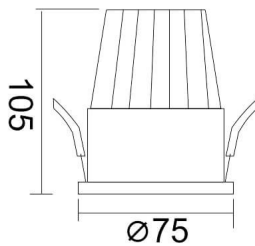

### PIXEL

Lavov Downlights from the family PIXEL ,power 15 W and CRI 80 with an optic 38 degrees made in Die Cast Aluminum finished in White with a real lumen output of 1350lm and an efficiency of 90lm/W. ON/OFF driver.

Item code	86.D024.2331.01
Product type	Indoor
Category	Downlights
Family	PIXEL

### Scheme

Product	
Real power (W)	15
Real luminous flux (Lm)	1350
Luminous efficiency (Lm/W)	90
Beam angle (°)	38
Life time (h)	50000 h L80B10
IP	20
Electrical class insulation	Clas II
Colour	White
Control gear included	Yes
Control gear	ON/OFF
Flicker Free	Yes
Light source	LED
Type of LED	COB
Colour temperature (K)	3000
Colour consistency (SDCM)	SDCM<3
CRI	80