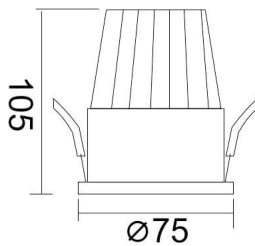

### PIXEL

Lavov Downlights from the family PIXEL ,power 15 W and CRI 80 with an optic 38 degrees made in Die Cast Aluminum finished in Black with a real lumen output of 1350lm and an efficiency of 90lm/W. ON/OFF driver.

Item code	86.D024.2331.02
Product type	Indoor
Category	Downlights
Family	PIXEL
Pictograms	

### Scheme

Product	
Real power (W)	15
Real luminous flux (Lm)	1350
Luminous efficiency (Lm/W)	90
Beam angle (°)	38
Life time (h)	50000 h L80B10
IP	20
Electrical class insulation	Clas II
Colour	Black
Control gear included	Yes
Control gear	ON/OFF
Flicker Free	Yes
Light source	LED
Type of LED	COB
Colour temperature (K)	3000
Colour consistency (SDCM)	SDCM<3
CRI	80