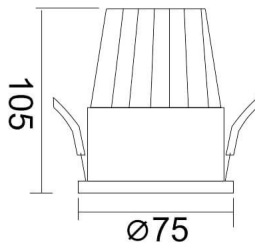

PIXEL

Lavov Downlights from the family PIXEL ,power 15 W and CRI 80 with an optic 38 degrees made in Die Cast Aluminum finished in Black with a real lumen output of 1350lm and an efficiency of 90lm/W. ON/OFF driver.

Item code	86.D024.2331.02
Product type	Indoor
Category	Downlights
Family	PIXEL

Pictograms

Scheme

Product	
Real power (W)	15
Real luminous flux (Lm)	1350
Luminous efficiency (Lm/W)	90
Beam angle (°)	38
Life time (h)	50000 h L80B10
IP	20
Electrical class insulation	Clas II
Colour	Black
Control gear included	Yes
Control gear	ON/OFF
Flicker Free	Yes
Light source	LED
Type of LED	COB
Colour temperature (K)	3000
Colour consistency (SDCM)	SDCM<3
CRI	80