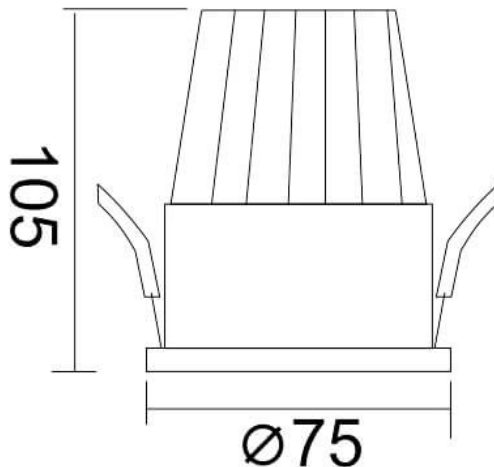

### PIXEL

Lavov Downlights from the family PIXEL ,power 15 W and CRI 80 with an optic 38 degrees made in Die Cast Aluminum finished in Black with a real lumen output of 1350lm and an efficiency of 90lm/W. ON/OFF driver.

|              |   |
|--------------|---|
| Item code    | 86.D024.2331.02   |
| Product type | Indoor  |
| Category     | Downlights  |
| Family       | PIXEL   |
| Pictograms   |  |

### Scheme

|                             |                |
|-----------------------------|----------------|
| Product                     |                |
| Real power (W)              | 15             |
| Real luminous flux (Lm)     | 1350           |
| Luminous efficiency (Lm/W)  | 90             |
| Beam angle (°)              | 38             |
| Life time (h)               | 50000 h L80B10 |
| IP                          | 20             |
| Electrical class insulation | Clas II        |
| Colour                      | Black          |
| Control gear included       | Yes            |
| Control gear                | ON/OFF         |
| Flicker Free                | Yes            |
| Light source                | LED            |
| Type of LED                 | COB            |
| Colour temperature (K)      | 3000           |
| Colour consistency (SDCM)   | SDCM<3         |
| CRI                         | 80             |