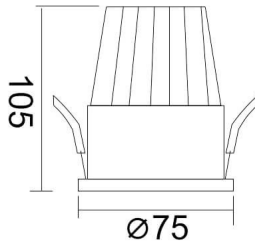

**PIXEL**

Lavov Downlights from the family PIXEL ,power 15 W and CRI 80 with an optic 38 degrees made in Die Cast Aluminum finished in Black with a real lumen output of 1350lm and an efficiency of 90lm/W. ON/OFF driver.

<b>Item code</b>	<b>86.D024.2331.02</b>
<b>Product type</b>	<b>Indoor</b>
<b>Category</b>	<b>Downlights</b>
<b>Family</b>	<b>PIXEL</b>

**Pictograms**

**Scheme**

**Product**

<b>Real power (W)</b>	<b>15</b>
<b>Real luminous flux (Lm)</b>	<b>1350</b>
<b>Luminous efficiency (Lm/W)</b>	<b>90</b>
<b>Beam angle (°)</b>	<b>38</b>
<b>Life time (h)</b>	<b>50000 h L80B10</b>
<b>IP</b>	<b>20</b>
<b>Electrical class insulation</b>	<b>Clas II</b>
<b>Colour</b>	<b>Black</b>
<b>Control gear included</b>	<b>Yes</b>
<b>Control gear</b>	<b>ON/OFF</b>
<b>Flicker Free</b>	<b>Yes</b>
<b>Light source</b>	<b>LED</b>
<b>Type of LED</b>	<b>COB</b>
<b>Colour temperature (K)</b>	<b>3000</b>
<b>Colour consistency (SDCM)</b>	<b>SDCM&lt;3</b>
<b>CRI</b>	<b>80</b>