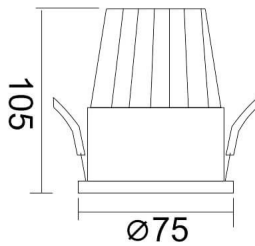

### PIXEL

Lavov Downlights from the family PIXEL ,power 15 W and CRI 80 with an optic 38 degrees made in Die Cast Aluminum finished in White with a real lumen output of 1350lm and an efficiency of 90lm/W. DALI driver.

<b>Item code</b>	<b>86.D024.2333.01</b>
<b>Product type</b>	<b>Indoor</b>
<b>Category</b>	<b>Downlights</b>
<b>Family</b>	<b>PIXEL</b>
<b>Pictograms</b>	

### Scheme

<b>Product</b>	
<b>Real power (W)</b>	<b>15</b>
<b>Real luminous flux (Lm)</b>	<b>1350</b>
<b>Luminous efficiency (Lm/W)</b>	<b>90</b>
<b>Beam angle (°)</b>	<b>38</b>
<b>Life time (h)</b>	<b>50000 h L80B10</b>
<b>IP</b>	<b>20</b>
<b>Electrical class insulation</b>	<b>Clas II</b>
<b>Colour</b>	<b>White</b>
<b>Control gear included</b>	<b>Yes</b>
<b>Control gear</b>	<b>DALI</b>
<b>Flicker Free</b>	<b>Yes</b>
<b>Light source</b>	<b>LED</b>
<b>Type of LED</b>	<b>COB</b>
<b>Colour temperature (K)</b>	<b>3000</b>
<b>Colour consistency (SDCM)</b>	<b>SDCM&lt;3</b>
<b>CRI</b>	<b>80</b>