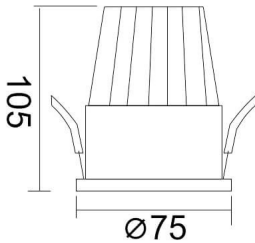

PIXEL

Lavov Downlights from the family PIXEL ,power 15 W and CRI 80 with an optic 38 degrees made in Die Cast Aluminum finished in White with a real lumen output of 1350lm and an efficiency of 90lm/W. DALI driver.

Item code	86.D024.2333.01
Product type	Indoor
Category	Downlights
Family	PIXEL

Pictograms		220 240 V	CRI 80	CE	Driver INCL.
	On Off		IP 20	50000h L80B10	

Scheme

Product	
Real power (W)	15
Real luminous flux (Lm)	1350
Luminous efficiency (Lm/W)	90
Beam angle (°)	38
Life time (h)	50000 h L80B10
IP	20
Electrical class insulation	Clas II
Colour	White
Control gear included	Yes
Control gear	DALI
Flicker Free	Yes
Light source	LED
Type of LED	COB
Colour temperature (K)	3000
Colour consistency (SDCM)	SDCM<3
CRI	80