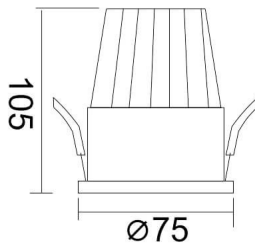

PIXEL

Lavov Downlights from the family PIXEL ,power 15 W and CRI 80 with an optic 38 degrees made in Die Cast Aluminum finished in White with a real lumen output of 1350lm and an efficiency of 90lm/W. DALI driver.

Item code	86.D024.2333.01
Product type	Indoor
Category	Downlights
Family	PIXEL

Pictograms

Scheme

Product

Real power (W)	15
Real luminous flux (Lm)	1350
Luminous efficiency (Lm/W)	90
Beam angle (°)	38
Life time (h)	50000 h L80B10
IP	20
Electrical class insulation	Clas II
Colour	White
Control gear included	Yes
Control gear	DALI
Flicker Free	Yes
Light source	LED
Type of LED	COB
Colour temperature (K)	3000
Colour consistency (SDCM)	SDCM<3
CRI	80