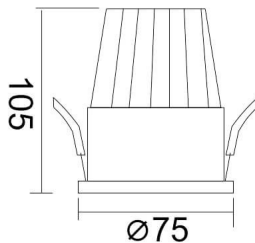

### PIXEL

Lavov Downlights from the family PIXEL ,power 15 W and CRI 80 with an optic 38 degrees made in Die Cast Aluminum finished in Black with a real lumen output of 1350lm and an efficiency of 90lm/W. DALI driver.

<b>Item code</b>	<b>86.D024.2333.02</b>
<b>Product type</b>	<b>Indoor</b>
<b>Category</b>	<b>Downlights</b>
<b>Family</b>	<b>PIXEL</b>
<b>Pictograms</b>	

### Product

<b>Real power (W)</b>	<b>15</b>
<b>Real luminous flux (Lm)</b>	<b>1350</b>
<b>Luminous efficiency (Lm/W)</b>	<b>90</b>
<b>Beam angle (°)</b>	<b>38</b>
<b>Life time (h)</b>	<b>50000 h L80B10</b>
<b>IP</b>	<b>20</b>
<b>Electrical class insulation</b>	<b>Clas II</b>
<b>Colour</b>	<b>Black</b>
<b>Control gear included</b>	<b>Yes</b>
<b>Control gear</b>	<b>DALI</b>
<b>Flicker Free</b>	<b>Yes</b>
<b>Light source</b>	<b>LED</b>
<b>Type of LED</b>	<b>COB</b>
<b>Colour temperature (K)</b>	<b>3000</b>
<b>Colour consistency (SDCM)</b>	<b>SDCM&lt;3</b>
<b>CRI</b>	<b>80</b>