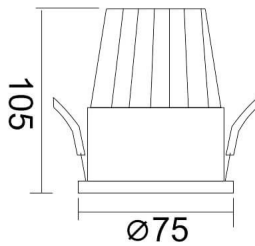

PIXEL

Lavov Downlights from the family PIXEL ,power 15 W and CRI 80 with an optic 38 degrees made in Die Cast Aluminum finished in Black with a real lumen output of 1350lm and an efficiency of 90lm/W. DALI driver.

| | |
|---------------------|------------------------|
| Item code | 86.D024.2333.02 |
| Product type | Indoor |
| Category | Downlights |
| Family | PIXEL |
| Pictograms | |

Scheme

| | |
|------------------------------------|-----------------------|
| Product | |
| Real power (W) | 15 |
| Real luminous flux (Lm) | 1350 |
| Luminous efficiency (Lm/W) | 90 |
| Beam angle (°) | 38 |
| Life time (h) | 50000 h L80B10 |
| IP | 20 |
| Electrical class insulation | Clas II |
| Colour | Black |
| Control gear included | Yes |
| Control gear | DALI |
| Flicker Free | Yes |
| Light source | LED |
| Type of LED | COB |
| Colour temperature (K) | 3000 |
| Colour consistency (SDCM) | SDCM<3 |
| CRI | 80 |