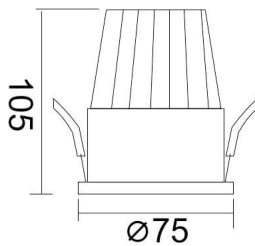

### PIXEL

Lavov Downlights from the family PIXEL ,power 15 W and CRI 80 with an optic 38 degrees made in Die Cast Aluminum finished in Black with a real lumen output of 1350lm and an efficiency of 90lm/W. DALI driver.

<b>Item code</b>	<b>86.D024.2333.02</b>
<b>Product type</b>	<b>Indoor</b>
<b>Category</b>	<b>Downlights</b>
<b>Family</b>	<b>PIXEL</b>
<b>Pictograms</b>	

### Scheme

<b>Product</b>	
<b>Real power (W)</b>	<b>15</b>
<b>Real luminous flux (Lm)</b>	<b>1350</b>
<b>Luminous efficiency (Lm/W)</b>	<b>90</b>
<b>Beam angle (°)</b>	<b>38</b>
<b>Life time (h)</b>	<b>50000 h L80B10</b>
<b>IP</b>	<b>20</b>
<b>Electrical class insulation</b>	<b>Clas II</b>
<b>Colour</b>	<b>Black</b>
<b>Control gear included</b>	<b>Yes</b>
<b>Control gear</b>	<b>DALI</b>
<b>Flicker Free</b>	<b>Yes</b>
<b>Light source</b>	<b>LED</b>
<b>Type of LED</b>	<b>COB</b>
<b>Colour temperature (K)</b>	<b>3000</b>
<b>Colour consistency (SDCM)</b>	<b>SDCM&lt;3</b>
<b>CRI</b>	<b>80</b>