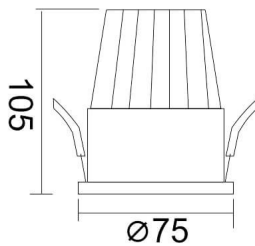

PIXEL

Lavov Downlights from the family PIXEL ,power 15 W and CRI 80 with an optic 38 degrees made in Die Cast Aluminum finished in White with a real lumen output of 1350lm and an efficiency of 90lm/W. ON-OFF driver.

Item code	86.D024.2431.01
Product type	Indoor
Category	Downlights
Family	PIXEL
Pictograms	

Scheme

Product	
Real power (W)	15
Real luminous flux (Lm)	1350
Luminous efficiency (Lm/W)	90
Beam angle (°)	38
Life time (h)	50000 h L80B10
IP	20
Electrical class insulation	Clas II
Colour	White
Control gear included	Yes
Control gear	ON/OFF
Flicker Free	Yes
Light source	LED
Type of LED	COB
Colour temperature (K)	4000
Colour consistency (SDCM)	SDCM<3
CRI	80