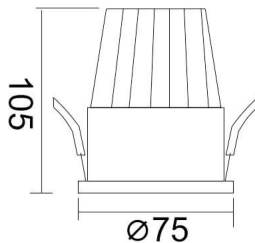

PIXEL

Lavov Downlights from the family PIXEL ,power 15 W and CRI 80 with an optic 38 degrees made in Die Cast Aluminum finished in White with a real lumen output of 1350lm and an efficiency of 90lm/W. ON-OFF driver.

Item code	86.D024.2431.01
Product type	Indoor
Category	Downlights
Family	PIXEL
Pictograms	

Scheme

Product	
Real power (W)	15
Real luminous flux (Lm)	1350
Luminous efficiency (Lm/W)	90
Beam angle (°)	38
Life time (h)	50000 h L80B10
IP	20
Electrical class insulation	Clas II
Colour	White
Control gear included	Yes
Control gear	ON/OFF
Flicker Free	Yes
Light source	LED
Type of LED	COB
Colour temperature (K)	4000
Colour consistency (SDCM)	SDCM<3
CRI	80