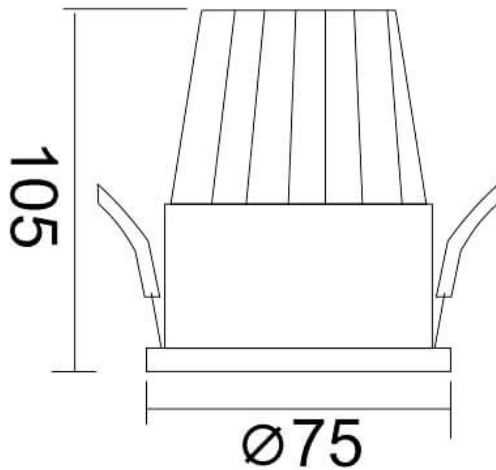

PIXEL

Lavov Downlights from the family PIXEL ,power 15 W and CRI 80 with an optic 38 degrees made in Die Cast Aluminum finished in Black with a real lumen output of 1350lm and an efficiency of 90lm/W. ON/OFF driver.

Item code	86.D024.2431.02
Product type	Indoor
Category	Downlights
Family	PIXEL
Pictograms	

Scheme

Product	
Real power (W)	15
Real luminous flux (Lm)	1350
Luminous efficiency (Lm/W)	90
Beam angle (°)	38
Life time (h)	50000 h L80B10
IP	20
Electrical class insulation	Clas II
Colour	Black
Control gear included	Yes
Control gear	ON/OFF
Flicker Free	Yes
Light source	LED
Type of LED	COB
Colour temperature (K)	4000
Colour consistency (SDCM)	SDCM<3
CRI	80