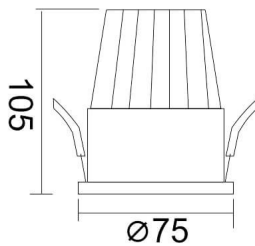

PIXEL

Lavov Downlights from the family PIXEL ,power 15 W and CRI 80 with an optic 38 degrees made in Die Cast Aluminum finished in Black with a real lumen output of 1350lm and an efficiency of 90lm/W. ON/OFF driver.

Item code	86.D024.2431.02
Product type	Indoor
Category	Downlights
Family	PIXEL
Pictograms	        

Scheme

Product	
Real power (W)	15
Real luminous flux (Lm)	1350
Luminous efficiency (Lm/W)	90
Beam angle (°)	38
Life time (h)	50000 h L80B10
IP	20
Electrical class insulation	Clas II
Colour	Black
Control gear included	Yes
Control gear	ON/OFF
Flicker Free	Yes
Light source	LED
Type of LED	COB
Colour temperature (K)	4000
Colour consistency (SDCM)	SDCM<3
CRI	80