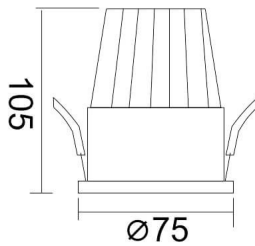

PIXEL

Lavov Downlights from the family PIXEL ,power 15 W and CRI 80 with an optic 38 degrees made in Die Cast Aluminum finished in Black with a real lumen output of 1350lm and an efficiency of 90lm/W. ON/OFF driver.

Item code	86.D024.2431.02
Product type	Indoor
Category	Downlights
Family	PIXEL

Pictograms

Scheme

Product	
Real power (W)	15
Real luminous flux (Lm)	1350
Luminous efficiency (Lm/W)	90
Beam angle (°)	38
Life time (h)	50000 h L80B10
IP	20
Electrical class insulation	Clas II
Colour	Black
Control gear included	Yes
Control gear	ON/OFF
Flicker Free	Yes
Light source	LED
Type of LED	COB
Colour temperature (K)	4000
Colour consistency (SDCM)	SDCM<3
CRI	80