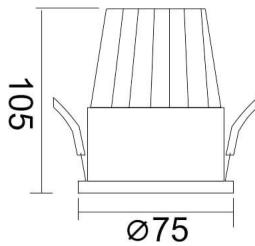

**PIXEL**

Lavov Downlights from the family PIXEL ,power 15 W and CRI 80 with an optic 38 degrees made in Die Cast Aluminum finished in Black with a real lumen output of 1350lm and an efficiency of 90lm/W. ON/OFF driver.

<b>Item code</b>	<b>86.D024.2431.02</b>
<b>Product type</b>	<b>Indoor</b>
<b>Category</b>	<b>Downlights</b>
<b>Family</b>	<b>PIXEL</b>

**Pictograms**

**Scheme**

<b>Product</b>	
<b>Real power (W)</b>	<b>15</b>
<b>Real luminous flux (Lm)</b>	<b>1350</b>
<b>Luminous efficiency (Lm/W)</b>	<b>90</b>
<b>Beam angle (°)</b>	<b>38</b>
<b>Life time (h)</b>	<b>50000 h L80B10</b>
<b>IP</b>	<b>20</b>
<b>Electrical class insulation</b>	<b>Clas II</b>
<b>Colour</b>	<b>Black</b>
<b>Control gear included</b>	<b>Yes</b>
<b>Control gear</b>	<b>ON/OFF</b>
<b>Flicker Free</b>	<b>Yes</b>
<b>Light source</b>	<b>LED</b>
<b>Type of LED</b>	<b>COB</b>
<b>Colour temperature (K)</b>	<b>4000</b>
<b>Colour consistency (SDCM)</b>	<b>SDCM&lt;3</b>
<b>CRI</b>	<b>80</b>