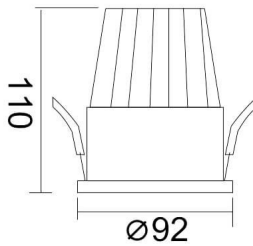

PIXEL

Lavov Downlights from the family PIXEL ,power 25 W and CRI 80 with an optic 38 degrees made in Die Cast Aluminum finished in White with a real lumen output of 2250lm and an efficiency of 90lm/W. ON/OFF driver.

Item code	86.D024.3331.01
Product type	Indoor
Category	Downlights
Family	PIXEL
Pictograms	

Scheme

Product	
Real power (W)	25
Real luminous flux (Lm)	2250
Luminous efficiency (Lm/W)	90
Beam angle (°)	38
Life time (h)	50000 h L80B10
IP	20
Electrical class insulation	Clas II
Colour	White
Control gear included	Yes
Control gear	ON/OFF
Flicker Free	Yes
Light source	LED
Type of LED	COB
Colour temperature (K)	3000
Colour consistency (SDCM)	SDCM<3
CRI	80