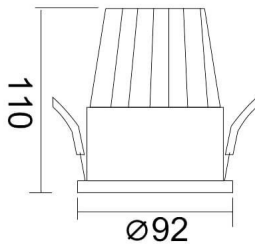

PIXEL

Lavov Downlights from the family PIXEL ,power 25 W and CRI 80 with an optic 38 degrees made in Die Cast Aluminum finished in White with a real lumen output of 2250lm and an efficiency of 90lm/W. ON/OFF driver.

Item code	86.D024.3331.01
Product type	Indoor
Category	Downlights
Family	PIXEL

Pictograms

Scheme

Product

Real power (W)	25
Real luminous flux (Lm)	2250
Luminous efficiency (Lm/W)	90
Beam angle (°)	38
Life time (h)	50000 h L80B10
IP	20
Electrical class insulation	Clas II
Colour	White
Control gear included	Yes
Control gear	ON/OFF
Flicker Free	Yes
Light source	LED
Type of LED	COB
Colour temperature (K)	3000
Colour consistency (SDCM)	SDCM<3
CRI	80