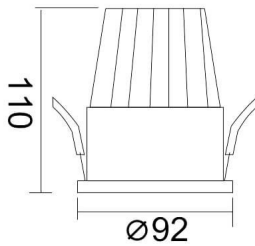

### PIXEL

Lavov Downlights from the family PIXEL ,power 25 W and CRI 80 with an optic 38 degrees made in Die Cast Aluminum finished in White with a real lumen output of 2250lm and an efficiency of 90lm/W. ON/OFF driver.

<b>Item code</b>	<b>86.D024.3331.01</b>
<b>Product type</b>	<b>Indoor</b>
<b>Category</b>	<b>Downlights</b>
<b>Family</b>	<b>PIXEL</b>

### Product

<b>Real power (W)</b>	<b>25</b>
<b>Real luminous flux (Lm)</b>	<b>2250</b>
<b>Luminous efficiency (Lm/W)</b>	<b>90</b>
<b>Beam angle (°)</b>	<b>38</b>
<b>Life time (h)</b>	<b>50000 h L80B10</b>
<b>IP</b>	<b>20</b>
<b>Electrical class insulation</b>	<b>Clas II</b>
<b>Colour</b>	<b>White</b>
<b>Control gear included</b>	<b>Yes</b>
<b>Control gear</b>	<b>ON/OFF</b>
<b>Flicker Free</b>	<b>Yes</b>
<b>Light source</b>	<b>LED</b>
<b>Type of LED</b>	<b>COB</b>
<b>Colour temperature (K)</b>	<b>3000</b>
<b>Colour consistency (SDCM)</b>	<b>SDCM&lt;3</b>
<b>CRI</b>	<b>80</b>