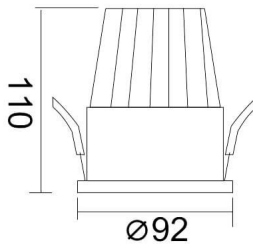

PIXEL

Lavov Downlights from the family PIXEL ,power 25 W and CRI 80 with an optic 38 degrees made in Die Cast Aluminum finished in Black with a real lumen output of 2250lm and an efficiency of 90lm/W. ON/OFF driver.

Item code	86.D024.3331.02
Product type	Indoor
Category	Downlights
Family	PIXEL

Pictograms

Scheme

Product	
Real power (W)	25
Real luminous flux (Lm)	2250
Luminous efficiency (Lm/W)	90
Beam angle (°)	38
Life time (h)	50000 h L80B10
IP	20
Electrical class insulation	Clas II
Colour	Black
Control gear included	Yes
Control gear	ON/OFF
Flicker Free	Yes
Light source	LED
Type of LED	COB
Colour temperature (K)	3000
Colour consistency (SDCM)	SDCM<3
CRI	80