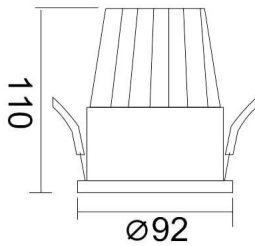

### PIXEL

Lavov Downlights from the family PIXEL ,power 25 W and CRI 80 with an optic 38 degrees made in Die Cast Aluminum finished in Black with a real lumen output of 2250lm and an efficiency of 90lm/W. ON/OFF driver.

<b>Item code</b>	<b>86.D024.3331.02</b>
<b>Product type</b>	<b>Indoor</b>
<b>Category</b>	<b>Downlights</b>
<b>Family</b>	<b>PIXEL</b>
<b>Pictograms</b>	

### Scheme

<b>Product</b>	
<b>Real power (W)</b>	<b>25</b>
<b>Real luminous flux (Lm)</b>	<b>2250</b>
<b>Luminous efficiency (Lm/W)</b>	<b>90</b>
<b>Beam angle (°)</b>	<b>38</b>
<b>Life time (h)</b>	<b>50000 h L80B10</b>
<b>IP</b>	<b>20</b>
<b>Electrical class insulation</b>	<b>Clas II</b>
<b>Colour</b>	<b>Black</b>
<b>Control gear included</b>	<b>Yes</b>
<b>Control gear</b>	<b>ON/OFF</b>
<b>Flicker Free</b>	<b>Yes</b>
<b>Light source</b>	<b>LED</b>
<b>Type of LED</b>	<b>COB</b>
<b>Colour temperature (K)</b>	<b>3000</b>
<b>Colour consistency (SDCM)</b>	<b>SDCM&lt;3</b>
<b>CRI</b>	<b>80</b>