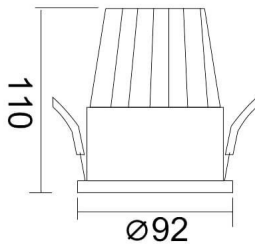

PIXEL

Lavov Downlights from the family PIXEL ,power 25 W and CRI 80 with an optic 38 degrees made in Die Cast Aluminum finished in White with a real lumen output of 2250lm and an efficiency of 90lm/W. DALI driver.

Item code	86.D024.3333.01
Product type	Indoor
Category	Downlights
Family	PIXEL

Pictograms

Scheme

Product

Real power (W)	25
Real luminous flux (Lm)	2250
Luminous efficiency (Lm/W)	90
Beam angle (°)	38
Life time (h)	50000 h L80B10
IP	20
Electrical class insulation	Clas II
Colour	White
Control gear included	Yes
Control gear	DALI
Flicker Free	Yes
Light source	LED
Type of LED	COB
Colour temperature (K)	3000
Colour consistency (SDCM)	SDCM<3
CRI	80