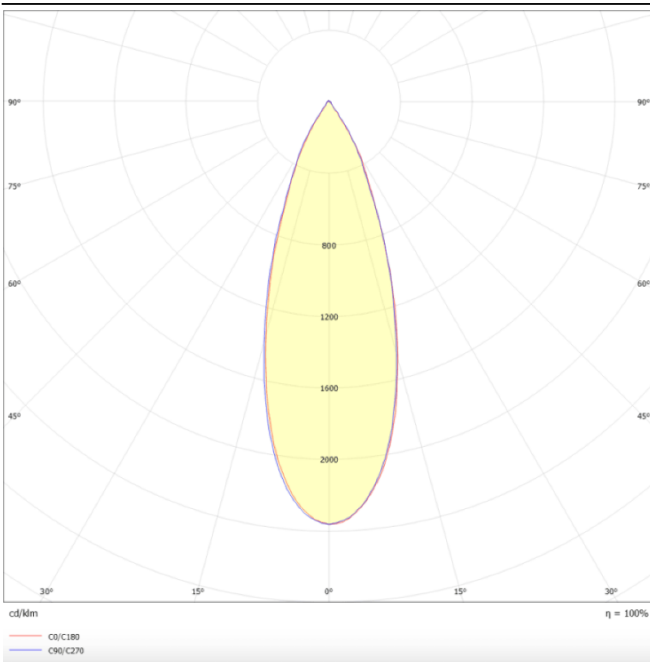

Scheme

Photometry

PIXEL

Lavov Downlights from the family PIXEL ,power 25 W and CRI 80 with an optic 38 degrees made in Die Cast Aluminum finished in Black with a real lumen output of 2250lm and an efficiency of 90lm/W. DALI driver.

Item code	86.D024.3333.02
Product type	Indoor
Category	Downlights
Family	PIXEL

Pictograms

Product	
Real power (W)	25
Real luminous flux (Lm)	2250
Luminous efficiency (Lm/W)	90
Beam angle (°)	38
Life time (h)	50000 h L80B10
IP	20
Electrical class insulation	Clas II
Colour	Black
Control gear included	Yes
Control gear	DALI
Flicker Free	Yes
Light source	LED
Type of LED	COB
Colour temperature (K)	3000
Colour consistency (SDCM)	SDCM<3
CRI	80