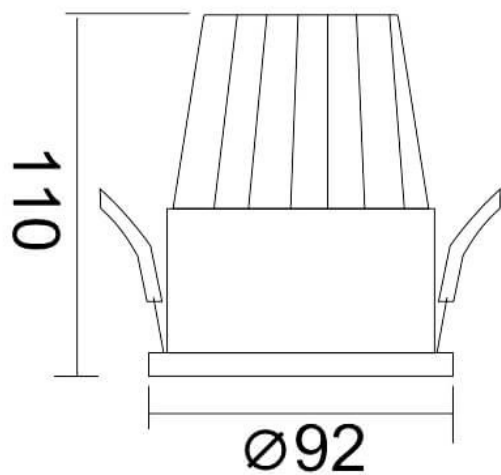

Scheme

Photometry

PIXEL

Lavov Downlights from the family PIXEL ,power 25 W and CRI 80 with an optic 38 degrees made in Die Cast Aluminum finished in Black with a real lumen output of 2250lm and an efficiency of 90lm/W. DALI driver.

Item code	86.D024.3333.02
Product type	Indoor
Category	Downlights
Family	PIXEL

Pictograms

Product	
Real power (W)	25
Real luminous flux (Lm)	2250
Luminous efficiency (Lm/W)	90
Beam angle (°)	38
Life time (h)	50000 h L80B10
IP	20
Electrical class insulation	Clas II
Colour	Black
Control gear included	Yes
Control gear	DALI
Flicker Free	Yes
Light source	LED
Type of LED	COB
Colour temperature (K)	3000
Colour consistency (SDCM)	SDCM<3
CRI	80