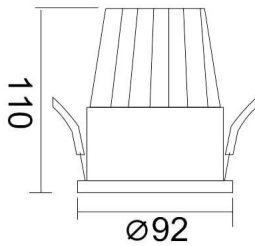

PIXEL

Lavov Downlights from the family PIXEL ,power 25 W and CRI 80 with an optic 38 degrees made in Die Cast Aluminum finished in Black with a real lumen output of 2250lm and an efficiency of 90lm/W. DALI driver.

Item code	86.D024.3333.02
Product type	Indoor
Category	Downlights
Family	PIXEL
Pictograms	

Scheme

Product	
Real power (W)	25
Real luminous flux (Lm)	2250
Luminous efficiency (Lm/W)	90
Beam angle (°)	38
Life time (h)	50000 h L80B10
IP	20
Electrical class insulation	Clas II
Colour	Black
Control gear included	Yes
Control gear	DALI
Flicker Free	Yes
Light source	LED
Type of LED	COB
Colour temperature (K)	3000
Colour consistency (SDCM)	SDCM<3
CRI	80