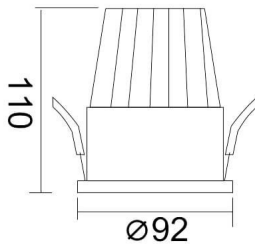

### PIXEL

Lavov Downlights from the family PIXEL ,power 25 W and CRI 80 with an optic 38 degrees made in Die Cast Aluminum finished in Black with a real lumen output of 2250lm and an efficiency of 90lm/W. DALI driver.

### Scheme

<b>Product</b>	
<b>Real power (W)</b>	<b>25</b>
<b>Real luminous flux (Lm)</b>	<b>2250</b>
<b>Luminous efficiency (Lm/W)</b>	<b>90</b>
<b>Beam angle (°)</b>	<b>38</b>
<b>Life time (h)</b>	<b>50000 h L80B10</b>
<b>IP</b>	<b>20</b>
<b>Electrical class insulation</b>	<b>Clas II</b>
<b>Colour</b>	<b>Black</b>
<b>Control gear included</b>	<b>Yes</b>
<b>Control gear</b>	<b>DALI</b>
<b>Flicker Free</b>	<b>Yes</b>
<b>Light source</b>	<b>LED</b>
<b>Type of LED</b>	<b>COB</b>
<b>Colour temperature (K)</b>	<b>3000</b>
<b>Colour consistency (SDCM)</b>	<b>SDCM&lt;3</b>
<b>CRI</b>	<b>80</b>