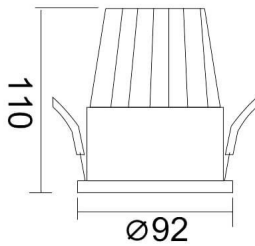

PIXEL

Lavov Downlights from the family PIXEL ,power 25 W and CRI 80 with an optic 38 degrees made in Die Cast Aluminum finished in Black with a real lumen output of 2250lm and an efficiency of 90lm/W. DALI driver.

Item code	86.D024.3333.02
Product type	Indoor
Category	Downlights
Family	PIXEL
Pictograms	

Scheme

Product

Real power (W)	25
Real luminous flux (Lm)	2250
Luminous efficiency (Lm/W)	90
Beam angle (°)	38
Life time (h)	50000 h L80B10
IP	20
Electrical class insulation	Clas II
Colour	Black
Control gear included	Yes
Control gear	DALI
Flicker Free	Yes
Light source	LED
Type of LED	COB
Colour temperature (K)	3000
Colour consistency (SDCM)	SDCM<3
CRI	80