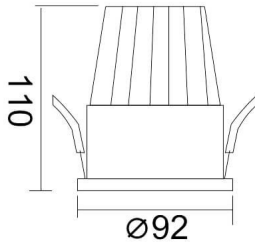

PIXEL

Lavov Downlights from the family PIXEL ,power 25 W and CRI 80 with an optic 38 degrees made in Die Cast Aluminum finished in White with a real lumen output of 2250lm and an efficiency of 90lm/W. ON/OFF driver.

Item code	86.D024.3431.01
Product type	Indoor
Category	Downlights
Family	PIXEL

Pictograms

Scheme

Product	
Real power (W)	25
Real luminous flux (Lm)	2250
Luminous efficiency (Lm/W)	90
Beam angle (°)	38
Life time (h)	50000 h L80B10
IP	20
Electrical class insulation	Clas II
Colour	White
Control gear included	Yes
Control gear	ON/OFF
Flicker Free	Yes
Light source	LED
Type of LED	COB
Colour temperature (K)	4000
Colour consistency (SDCM)	SDCM<3
CRI	80