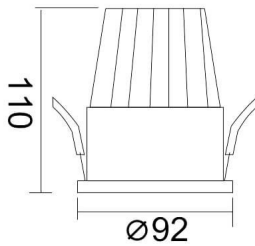

PIXEL

Lavov Downlights from the family PIXEL ,power 25 W and CRI 80 with an optic 38 degrees made in Die Cast Aluminum finished in White with a real lumen output of 2250lm and an efficiency of 90lm/W. ON/OFF driver.

Item code	86.D024.3431.01
Product type	Indoor
Category	Downlights
Family	PIXEL

Pictograms

Scheme

Product

Real power (W)	25
Real luminous flux (Lm)	2250
Luminous efficiency (Lm/W)	90
Beam angle (°)	38
Life time (h)	50000 h L80B10
IP	20
Electrical class insulation	Clas II
Colour	White
Control gear included	Yes
Control gear	ON/OFF
Flicker Free	Yes
Light source	LED
Type of LED	COB
Colour temperature (K)	4000
Colour consistency (SDCM)	SDCM<3
CRI	80