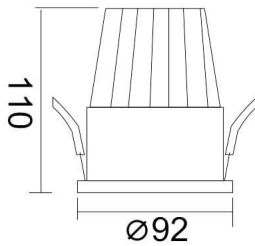

PIXEL

Lavov Downlights from the family PIXEL ,power 25 W and CRI 80 with an optic 38 degrees made in Die Cast Aluminum finished in White with a real lumen output of 2250lm and an efficiency of 90lm/W. ON/OFF driver.

Item code	86.D024.3431.01
Product type	Indoor
Category	Downlights
Family	PIXEL

Pictograms

Scheme

Product	
Real power (W)	25
Real luminous flux (Lm)	2250
Luminous efficiency (Lm/W)	90
Beam angle (°)	38
Life time (h)	50000 h L80B10
IP	20
Electrical class insulation	Clas II
Colour	White
Control gear included	Yes
Control gear	ON/OFF
Flicker Free	Yes
Light source	LED
Type of LED	COB
Colour temperature (K)	4000
Colour consistency (SDCM)	SDCM<3
CRI	80