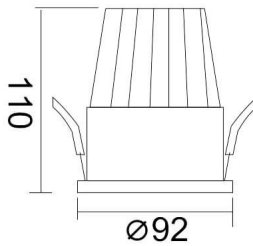

PIXEL

Lavov Downlights from the family PIXEL ,power 25 W and CRI 80 with an optic 38 degrees made in Die Cast Aluminum finished in Black with a real lumen output of 2250lm and an efficiency of 90lm/W. ON/OFF driver.

Item code	86.D024.3431.02
Product type	Indoor
Category	Downlights
Family	PIXEL

Pictograms

Scheme

Product	
Real power (W)	25
Real luminous flux (Lm)	2250
Luminous efficiency (Lm/W)	90
Beam angle (°)	38
Life time (h)	50000 h L80B10
IP	20
Electrical class insulation	Clas II
Colour	Black
Control gear included	Yes
Control gear	ON/OFF
Flicker Free	Yes
Light source	LED
Type of LED	COB
Colour temperature (K)	4000
Colour consistency (SDCM)	SDCM<3
CRI	80