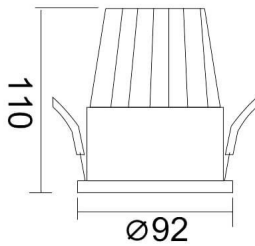

PIXEL

Lavov Downlights from the family PIXEL ,power 25 W and CRI 80 with an optic 38 degrees made in Die Cast Aluminum finished in Black with a real lumen output of 2250lm and an efficiency of 90lm/W. ON/OFF driver.

Item code	86.D024.3431.02
Product type	Indoor
Category	Downlights
Family	PIXEL
Pictograms	

Scheme

Product	
Real power (W)	25
Real luminous flux (Lm)	2250
Luminous efficiency (Lm/W)	90
Beam angle (°)	38
Life time (h)	50000 h L80B10
IP	20
Electrical class insulation	Clas II
Colour	Black
Control gear included	Yes
Control gear	ON/OFF
Flicker Free	Yes
Light source	LED
Type of LED	COB
Colour temperature (K)	4000
Colour consistency (SDCM)	SDCM<3
CRI	80