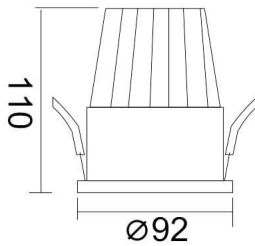

PIXEL

Lavov Downlights from the family PIXEL ,power 25 W and CRI 80 with an optic 38 degrees made in Die Cast Aluminum finished in White with a real lumen output of 2250lm and an efficiency of 90lm/W. DALI driver.

Item code	86.D024.3433.01
Product type	Indoor
Category	Downlights
Family	PIXEL

Pictograms

Scheme

Product

Real power (W)	25
Real luminous flux (Lm)	2250
Luminous efficiency (Lm/W)	90
Beam angle (°)	38
Life time (h)	50000 h L80B10
IP	20
Electrical class insulation	Clas II
Colour	White
Control gear included	Yes
Control gear	DALI
Flicker Free	Yes
Light source	LED
Type of LED	COB
Colour temperature (K)	4000
Colour consistency (SDCM)	SDCM<3
CRI	80