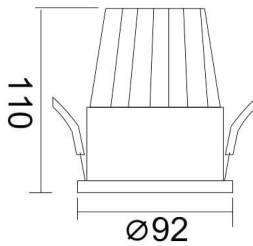

PIXEL

Lavov Downlights from the family PIXEL ,power 25 W and CRI 80 with an optic 38 degrees made in Die Cast Aluminum finished in White with a real lumen output of 2250lm and an efficiency of 90lm/W. DALI driver.

Item code	86.D024.3433.01
Product type	Indoor
Category	Downlights
Family	PIXEL
Pictograms	

Scheme

Product

Real power (W)	25
Real luminous flux (Lm)	2250
Luminous efficiency (Lm/W)	90
Beam angle (°)	38
Life time (h)	50000 h L80B10
IP	20
Electrical class insulation	Clas II
Colour	White
Control gear included	Yes
Control gear	DALI
Flicker Free	Yes
Light source	LED
Type of LED	COB
Colour temperature (K)	4000
Colour consistency (SDCM)	SDCM<3
CRI	80