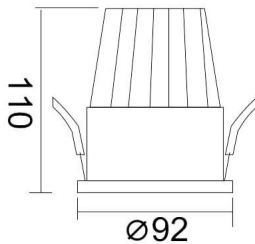

PIXEL

Lavov Downlights from the family PIXEL ,power 25 W and CRI 80 with an optic 38 degrees made in Die Cast Aluminum finished in White with a real lumen output of 2250lm and an efficiency of 90lm/W. DALI driver.

Item code	86.D024.3433.01
Product type	Indoor
Category	Downlights
Family	PIXEL

Pictograms

Scheme

Product

Real power (W)	25
Real luminous flux (Lm)	2250
Luminous efficiency (Lm/W)	90
Beam angle (°)	38
Life time (h)	50000 h L80B10
IP	20
Electrical class insulation	Clas II
Colour	White
Control gear included	Yes
Control gear	DALI
Flicker Free	Yes
Light source	LED
Type of LED	COB
Colour temperature (K)	4000
Colour consistency (SDCM)	SDCM<3
CRI	80