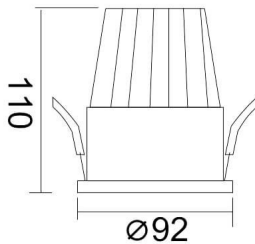

Item code 86.D024.3433.02

Product type Indoor

Category Downlights

Family PIXEL

Pictograms

Scheme

Product

Real power (W) 25

Real luminous flux (Lm) 2250

Luminous efficiency (Lm/W) 90

Beam angle (°) 38

Life time (h) 50000 h L80B10

IP 20

Electrical class insulation Clas II

Colour Black

Control gear included Yes