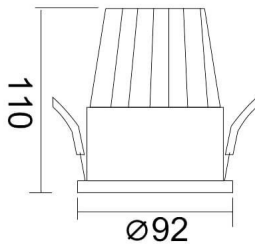

PIXEL

Lavov Downlights from the family PIXEL ,power 25 W and CRI 80 with an optic 38 degrees made in Die Cast Aluminum finished in Black with a real lumen output of 2250lm and an efficiency of 90lm/W. DALI driver.

Item code	86.D024.3433.02
Product type	Indoor
Category	Downlights
Family	PIXEL

Pictograms

Scheme

Product

Real power (W)	25
Real luminous flux (Lm)	2250
Luminous efficiency (Lm/W)	90
Beam angle (°)	38
Life time (h)	50000 h L80B10
IP	20
Electrical class insulation	Clas II
Colour	Black
Control gear included	Yes
Control gear	DALI
Flicker Free	Yes
Light source	LED
Type of LED	COB
Colour temperature (K)	4000
Colour consistency (SDCM)	SDCM<3
CRI	80