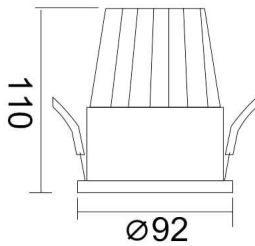

Item code 86.D024.3433.02

Product type Indoor

Category Downlights

Family PIXEL

Pictograms

Scheme

Product

Real power (W) 25

Real luminous flux (Lm) 2250

Luminous efficiency (Lm/W) 90

Beam angle (°) 38

Life time (h) 50000 h L80B10

IP 20

Electrical class insulation Clas II

Colour Black

Control gear included Yes