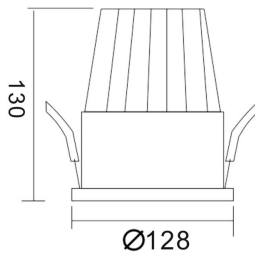

**PIXEL**

Lavov Downlights from the family PIXEL ,power 5 W and CRI 80 with an optic 38 degrees made in Die Cast Aluminum finished in White with a real lumen output of 450lm and an efficiency of 90lm/W. ON/OFF driver.

<b>Item code</b>	<b>86.D024.4331.01</b>
<b>Product type</b>	<b>Indoor</b>
<b>Category</b>	<b>Downlights</b>
<b>Family</b>	<b>PIXEL</b>

**Pictograms**

**Scheme**

<b>Product</b>	
<b>Real power (W)</b>	<b>5</b>
<b>Real luminous flux (Lm)</b>	<b>450</b>
<b>Luminous efficiency (Lm/W)</b>	<b>90</b>
<b>Beam angle (°)</b>	<b>38</b>
<b>Life time (h)</b>	<b>50000 h L80B10</b>
<b>IP</b>	<b>20</b>
<b>Electrical class insulation</b>	<b>Clas II</b>
<b>Colour</b>	<b>White</b>
<b>Control gear included</b>	<b>Yes</b>
<b>Control gear</b>	<b>ON/OFF</b>
<b>Flicker Free</b>	<b>Yes</b>
<b>Light source</b>	<b>LED</b>
<b>Type of LED</b>	<b>COB</b>
<b>Colour temperature (K)</b>	<b>3000</b>
<b>Colour consistency (SDCM)</b>	<b>SDCM&lt;3</b>
<b>CRI</b>	<b>80</b>