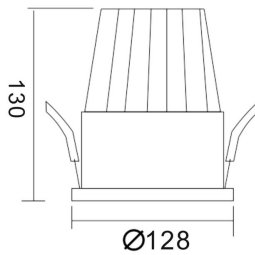

**PIXEL**

Lavov Downlights from the family PIXEL ,power 5 W and CRI 80 with an optic 38 degrees made in Die Cast Aluminum finished in White with a real lumen output of 450lm and an efficiency of 90lm/W. ON/OFF driver.

<b>Item code</b>	<b>86.D024.4331.01</b>
<b>Product type</b>	<b>Indoor</b>
<b>Category</b>	<b>Downlights</b>
<b>Family</b>	<b>PIXEL</b>

**Pictograms**

**Scheme**

**Product**

<b>Real power (W)</b>	<b>5</b>
<b>Real luminous flux (Lm)</b>	<b>450</b>
<b>Luminous efficiency (Lm/W)</b>	<b>90</b>
<b>Beam angle (°)</b>	<b>38</b>
<b>Life time (h)</b>	<b>50000 h L80B10</b>
<b>IP</b>	<b>20</b>
<b>Electrical class insulation</b>	<b>Clas II</b>
<b>Colour</b>	<b>White</b>
<b>Control gear included</b>	<b>Yes</b>
<b>Control gear</b>	<b>ON/OFF</b>
<b>Flicker Free</b>	<b>Yes</b>
<b>Light source</b>	<b>LED</b>
<b>Type of LED</b>	<b>COB</b>
<b>Colour temperature (K)</b>	<b>3000</b>
<b>Colour consistency (SDCM)</b>	<b>SDCM&lt;3</b>
<b>CRI</b>	<b>80</b>