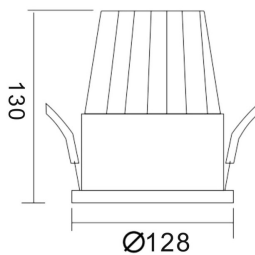

### PIXEL

Lavov Downlights from the family PIXEL ,power 5 W and CRI 80 with an optic 38 degrees made in Die Cast Aluminum finished in White with a real lumen output of 450lm and an efficiency of 90lm/W. ON/OFF driver.

<b>Item code</b>	<b>86.D024.4331.01</b>
<b>Product type</b>	<b>Indoor</b>
<b>Category</b>	<b>Downlights</b>
<b>Family</b>	<b>PIXEL</b>
<b>Pictograms</b>	

### Scheme

<b>Product</b>	
<b>Real power (W)</b>	<b>5</b>
<b>Real luminous flux (Lm)</b>	<b>450</b>
<b>Luminous efficiency (Lm/W)</b>	<b>90</b>
<b>Beam angle (°)</b>	<b>38</b>
<b>Life time (h)</b>	<b>50000 h L80B10</b>
<b>IP</b>	<b>20</b>
<b>Electrical class insulation</b>	<b>Clas II</b>
<b>Colour</b>	<b>White</b>
<b>Control gear included</b>	<b>Yes</b>
<b>Control gear</b>	<b>ON/OFF</b>
<b>Flicker Free</b>	<b>Yes</b>
<b>Light source</b>	<b>LED</b>
<b>Type of LED</b>	<b>COB</b>
<b>Colour temperature (K)</b>	<b>3000</b>
<b>Colour consistency (SDCM)</b>	<b>SDCM&lt;3</b>
<b>CRI</b>	<b>80</b>