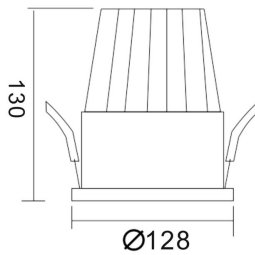

PIXEL

Lavov Downlights from the family PIXEL ,power 5 W and CRI 80 with an optic 38 degrees made in Die Cast Aluminum finished in Black with a real lumen output of 450lm and an efficiency of 90lm/W. ON/OFF driver.

Item code	86.D024.4331.02
Product type	Indoor
Category	Downlights
Family	PIXEL

Pictograms

Scheme

Product

Real power (W)	5
Real luminous flux (Lm)	450
Luminous efficiency (Lm/W)	90
Beam angle (°)	38
Life time (h)	50000 h L80B10
IP	20
Electrical class insulation	Clas II
Colour	Black
Control gear included	Yes
Control gear	ON/OFF
Flicker Free	Yes
Light source	LED
Type of LED	COB
Colour temperature (K)	3000
Colour consistency (SDCM)	SDCM<3
CRI	80