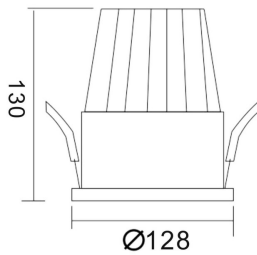

PIXEL

Lavov Downlights from the family PIXEL ,power 5 W and CRI 80 with an optic 38 degrees made in Die Cast Aluminum finished in Black with a real lumen output of 450lm and an efficiency of 90lm/W. ON/OFF driver.

Item code	86.D024.4331.02
Product type	Indoor
Category	Downlights
Family	PIXEL
Pictograms	

Scheme

Product	
Real power (W)	5
Real luminous flux (Lm)	450
Luminous efficiency (Lm/W)	90
Beam angle (°)	38
Life time (h)	50000 h L80B10
IP	20
Electrical class insulation	Clas II
Colour	Black
Control gear included	Yes
Control gear	ON/OFF
Flicker Free	Yes
Light source	LED
Type of LED	COB
Colour temperature (K)	3000
Colour consistency (SDCM)	SDCM<3
CRI	80