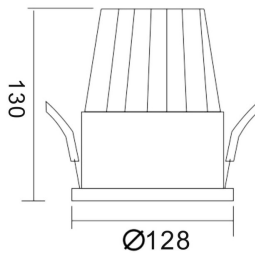

PIXEL

Lavov Downlights from the family PIXEL ,power 5 W and CRI 80 with an optic 38 degrees made in Die Cast Aluminum finished in White with a real lumen output of 450lm and an efficiency of 90lm/W. DALI driver.

Item code	86.D024.4333.01
Product type	Indoor
Category	Downlights
Family	PIXEL

Pictograms

Product

Real power (W)	5
Real luminous flux (Lm)	450
Luminous efficiency (Lm/W)	90
Beam angle (°)	38
Life time (h)	50000 h L80B10
IP	20
Electrical class insulation	Clas II
Colour	White
Control gear included	Yes
Control gear	DALI
Flicker Free	Yes
Light source	LED
Type of LED	COB
Colour temperature (K)	3000
Colour consistency (SDCM)	SDCM<3
CRI	80

Scheme

Photometry