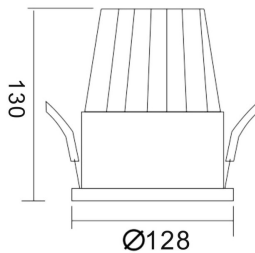

PIXEL

Lavov Downlights from the family PIXEL ,power 5 W and CRI 80 with an optic 38 degrees made in Die Cast Aluminum finished in White with a real lumen output of 450lm and an efficiency of 90lm/W. DALI driver.

Item code	86.D024.4333.01
Product type	Indoor
Category	Downlights
Family	PIXEL

Pictograms

Scheme

Product

Real power (W)	5
Real luminous flux (Lm)	450
Luminous efficiency (Lm/W)	90
Beam angle (°)	38
Life time (h)	50000 h L80B10
IP	20
Electrical class insulation	Clas II
Colour	White
Control gear included	Yes
Control gear	DALI
Flicker Free	Yes
Light source	LED
Type of LED	COB
Colour temperature (K)	3000
Colour consistency (SDCM)	SDCM<3
CRI	80

Photometry