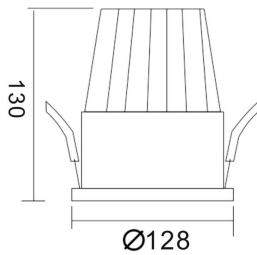

### PIXEL

Lavov Downlights from the family PIXEL ,power 5 W and CRI 80 with an optic 38 degrees made in Die Cast Aluminum finished in White with a real lumen output of 450lm and an efficiency of 90lm/W. DALI driver.

### Product

<b>Real power (W)</b>	<b>5</b>
<b>Real luminous flux (Lm)</b>	<b>450</b>
<b>Luminous efficiency (Lm/W)</b>	<b>90</b>
<b>Beam angle (°)</b>	<b>38</b>
<b>Life time (h)</b>	<b>50000 h L80B10</b>
<b>IP</b>	<b>20</b>
<b>Electrical class insulation</b>	<b>Clas II</b>
<b>Colour</b>	<b>White</b>
<b>Control gear included</b>	<b>Yes</b>
<b>Control gear</b>	<b>DALI</b>
<b>Flicker Free</b>	<b>Yes</b>
<b>Light source</b>	<b>LED</b>
<b>Type of LED</b>	<b>COB</b>
<b>Colour temperature (K)</b>	<b>3000</b>
<b>Colour consistency (SDCM)</b>	<b>SDCM&lt;3</b>
<b>CRI</b>	<b>80</b>