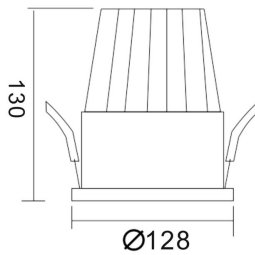

PIXEL

Lavov Downlights from the family PIXEL ,power 5 W and CRI 80 with an optic 38 degrees made in Die Cast Aluminum finished in Black with a real lumen output of 450lm and an efficiency of 90lm/W. DALI driver.

Item code	86.D024.4333.02
Product type	Indoor
Category	Downlights
Family	PIXEL

Pictograms

Scheme

Product

Real power (W)	5
Real luminous flux (Lm)	450
Luminous efficiency (Lm/W)	90
Beam angle (°)	38
Life time (h)	50000 h L80B10
IP	20
Electrical class insulation	Clas II
Colour	Black
Control gear included	Yes
Control gear	DALI
Flicker Free	Yes
Light source	LED
Type of LED	COB
Colour temperature (K)	3000
Colour consistency (SDCM)	SDCM<3
CRI	80