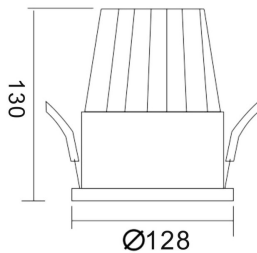

### PIXEL

Lavov Downlights from the family PIXEL ,power 5 W and CRI 80 with an optic 38 degrees made in Die Cast Aluminum finished in Black with a real lumen output of 450lm and an efficiency of 90lm/W. DALI driver.

### Product

<b>Real power (W)</b>	<b>5</b>
<b>Real luminous flux (Lm)</b>	<b>450</b>
<b>Luminous efficiency (Lm/W)</b>	<b>90</b>
<b>Beam angle (°)</b>	<b>38</b>
<b>Life time (h)</b>	<b>50000 h L80B10</b>
<b>IP</b>	<b>20</b>
<b>Electrical class insulation</b>	<b>Clas II</b>
<b>Colour</b>	<b>Black</b>
<b>Control gear included</b>	<b>Yes</b>
<b>Control gear</b>	<b>DALI</b>
<b>Flicker Free</b>	<b>Yes</b>
<b>Light source</b>	<b>LED</b>
<b>Type of LED</b>	<b>COB</b>
<b>Colour temperature (K)</b>	<b>3000</b>
<b>Colour consistency (SDCM)</b>	<b>SDCM&lt;3</b>
<b>CRI</b>	<b>80</b>