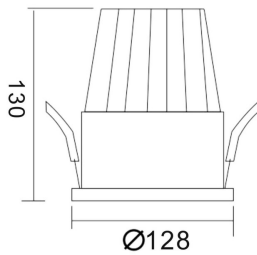

**PIXEL**

Lavov Downlights from the family PIXEL ,power 5 W and CRI 80 with an optic 38 degrees made in Die Cast Aluminum finished in White with a real lumen output of 450lm and an efficiency of 90lm/W. ON/OFF driver.

<b>Item code</b>	<b>86.D024.4431.01</b>
<b>Product type</b>	<b>Indoor</b>
<b>Category</b>	<b>Downlights</b>
<b>Family</b>	<b>PIXEL</b>
<b>Pictograms</b>	

**Scheme**

<b>Product</b>	
<b>Real power (W)</b>	<b>5</b>
<b>Real luminous flux (Lm)</b>	<b>450</b>
<b>Luminous efficiency (Lm/W)</b>	<b>90</b>
<b>Beam angle (°)</b>	<b>38</b>
<b>Life time (h)</b>	<b>50000 h L80B10</b>
<b>IP</b>	<b>20</b>
<b>Electrical class insulation</b>	<b>Clas II</b>
<b>Colour</b>	<b>White</b>
<b>Control gear included</b>	<b>Yes</b>
<b>Control gear</b>	<b>ON/OFF</b>
<b>Flicker Free</b>	<b>Yes</b>
<b>Light source</b>	<b>LED</b>
<b>Type of LED</b>	<b>COB</b>
<b>Colour temperature (K)</b>	<b>4000</b>
<b>Colour consistency (SDCM)</b>	<b>SDCM&lt;3</b>
<b>CRI</b>	<b>80</b>