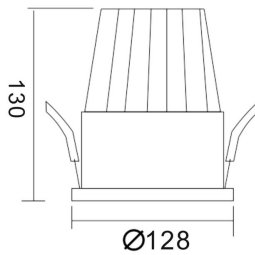

PIXEL

Lavov Downlights from the family PIXEL ,power 5 W and CRI 80 with an optic 38 degrees made in Die Cast Aluminum finished in White with a real lumen output of 450lm and an efficiency of 90lm/W. ON/OFF driver.

Item code	86.D024.4431.01
Product type	Indoor
Category	Downlights
Family	PIXEL

Pictograms

Scheme

Product

Real power (W)	5
Real luminous flux (Lm)	450
Luminous efficiency (Lm/W)	90
Beam angle (°)	38
Life time (h)	50000 h L80B10
IP	20
Electrical class insulation	Clas II
Colour	White
Control gear included	Yes
Control gear	ON/OFF
Flicker Free	Yes
Light source	LED
Type of LED	COB
Colour temperature (K)	4000
Colour consistency (SDCM)	SDCM<3
CRI	80