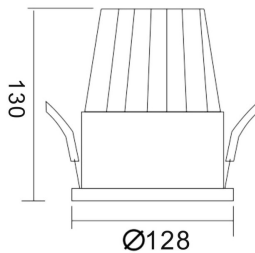

PIXEL

Lavov Downlights from the family PIXEL ,power 5 W and CRI 80 with an optic 38 degrees made in Die Cast Aluminum finished in White with a real lumen output of 450lm and an efficiency of 90lm/W. ON/OFF driver.

Item code	86.D024.4431.01
Product type	Indoor
Category	Downlights
Family	PIXEL

Pictograms

Scheme

Product	
Real power (W)	5
Real luminous flux (Lm)	450
Luminous efficiency (Lm/W)	90
Beam angle (°)	38
Life time (h)	50000 h L80B10
IP	20
Electrical class insulation	Clas II
Colour	White
Control gear included	Yes
Control gear	ON/OFF
Flicker Free	Yes
Light source	LED
Type of LED	COB
Colour temperature (K)	4000
Colour consistency (SDCM)	SDCM<3
CRI	80