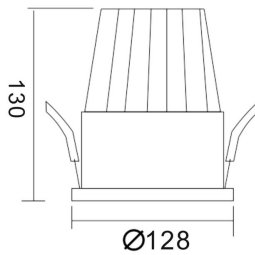

Scheme

Product

Real power (W)	5
Real luminous flux (Lm)	450
Luminous efficiency (Lm/W)	90
Beam angle (°)	38
Life time (h)	50000 h L80B10
IP	20
Electrical class insulation	Clas II
Colour	Black
Control gear included	Yes
Control gear	ON/OFF
Flicker Free	Yes
Light source	LED
Type of LED	COB
Colour temperature (K)	4000
Colour consistency (SDCM)	SDCM<3
CRI	80