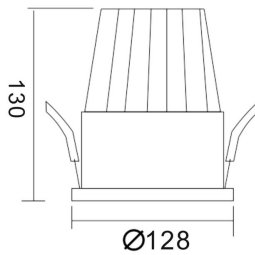

**PIXEL**

Lavov Downlights from the family PIXEL ,power 5 W and CRI 80 with an optic 38 degrees made in Die Cast Aluminum finished in Black with a real lumen output of 450lm and an efficiency of 90lm/W. ON/OFF driver.

<b>Item code</b>	<b>86.D024.4431.02</b>
<b>Product type</b>	<b>Indoor</b>
<b>Category</b>	<b>Downlights</b>
<b>Family</b>	<b>PIXEL</b>

**Pictograms**

**Scheme**

**Product**

<b>Real power (W)</b>	<b>5</b>
<b>Real luminous flux (Lm)</b>	<b>450</b>
<b>Luminous efficiency (Lm/W)</b>	<b>90</b>
<b>Beam angle (°)</b>	<b>38</b>
<b>Life time (h)</b>	<b>50000 h L80B10</b>
<b>IP</b>	<b>20</b>
<b>Electrical class insulation</b>	<b>Clas II</b>
<b>Colour</b>	<b>Black</b>
<b>Control gear included</b>	<b>Yes</b>
<b>Control gear</b>	<b>ON/OFF</b>
<b>Flicker Free</b>	<b>Yes</b>
<b>Light source</b>	<b>LED</b>
<b>Type of LED</b>	<b>COB</b>
<b>Colour temperature (K)</b>	<b>4000</b>
<b>Colour consistency (SDCM)</b>	<b>SDCM&lt;3</b>
<b>CRI</b>	<b>80</b>