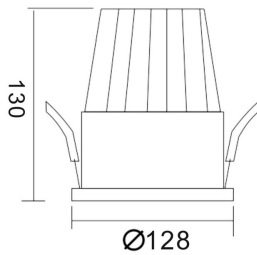

PIXEL

Lavov Downlights from the family PIXEL ,power 5 W and CRI 80 with an optic 38 degrees made in Die Cast Aluminum finished in Black with a real lumen output of 450lm and an efficiency of 90lm/W. ON/OFF driver.

Item code	86.D024.4431.02
Product type	Indoor
Category	Downlights
Family	PIXEL
Pictograms	

Scheme

Product	
Real power (W)	5
Real luminous flux (Lm)	450
Luminous efficiency (Lm/W)	90
Beam angle (°)	38
Life time (h)	50000 h L80B10
IP	20
Electrical class insulation	Clas II
Colour	Black
Control gear included	Yes
Control gear	ON/OFF
Flicker Free	Yes
Light source	LED
Type of LED	COB
Colour temperature (K)	4000
Colour consistency (SDCM)	SDCM<3
CRI	80