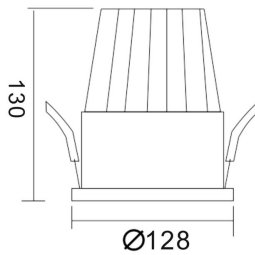

PIXEL

Lavov Downlights from the family PIXEL ,power 5 W and CRI 80 with an optic 38 degrees made in Die Cast Aluminum finished in White with a real lumen output of 450lm and an efficiency of 90lm/W. DALI driver.

Item code	86.D024.4433.01
Product type	Indoor
Category	Downlights
Family	PIXEL

Pictograms

Scheme

Product

Real power (W)	5
Real luminous flux (Lm)	450
Luminous efficiency (Lm/W)	90
Beam angle (°)	38
Life time (h)	50000 h L80B10
IP	20
Electrical class insulation	Clas II
Colour	White
Control gear included	Yes
Control gear	DALI
Flicker Free	Yes
Light source	LED
Type of LED	COB
Colour temperature (K)	4000
Colour consistency (SDCM)	SDCM<3
CRI	80