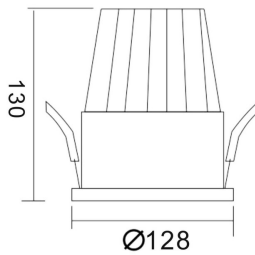

### PIXEL

Lavov Downlights from the family PIXEL ,power 5 W and CRI 80 with an optic 38 degrees made in Die Cast Aluminum finished in White with a real lumen output of 450lm and an efficiency of 90lm/W. DALI driver.

<b>Item code</b>	<b>86.D024.4433.01</b>
<b>Product type</b>	<b>Indoor</b>
<b>Category</b>	<b>Downlights</b>
<b>Family</b>	<b>PIXEL</b>
<b>Pictograms</b>	

### Scheme

<b>Product</b>	
<b>Real power (W)</b>	<b>5</b>
<b>Real luminous flux (Lm)</b>	<b>450</b>
<b>Luminous efficiency (Lm/W)</b>	<b>90</b>
<b>Beam angle (°)</b>	<b>38</b>
<b>Life time (h)</b>	<b>50000 h L80B10</b>
<b>IP</b>	<b>20</b>
<b>Electrical class insulation</b>	<b>Clas II</b>
<b>Colour</b>	<b>White</b>
<b>Control gear included</b>	<b>Yes</b>
<b>Control gear</b>	<b>DALI</b>
<b>Flicker Free</b>	<b>Yes</b>
<b>Light source</b>	<b>LED</b>
<b>Type of LED</b>	<b>COB</b>
<b>Colour temperature (K)</b>	<b>4000</b>
<b>Colour consistency (SDCM)</b>	<b>SDCM&lt;3</b>
<b>CRI</b>	<b>80</b>