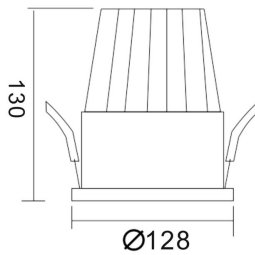

PIXEL

Lavov Downlights from the family PIXEL ,power 5 W and CRI 80 with an optic 38 degrees made in Die Cast Aluminum finished in Black with a real lumen output of 450lm and an efficiency of 90lm/W. DALI driver.

Item code	86.D024.4433.02
Product type	Indoor
Category	Downlights
Family	PIXEL

Pictograms

Scheme

Product

Real power (W)	5
Real luminous flux (Lm)	450
Luminous efficiency (Lm/W)	90
Beam angle (°)	38
Life time (h)	50000 h L80B10
IP	20
Electrical class insulation	Clas II
Colour	Black
Control gear included	Yes
Control gear	DALI
Flicker Free	Yes
Light source	LED
Type of LED	COB
Colour temperature (K)	4000
Colour consistency (SDCM)	SDCM<3
CRI	80