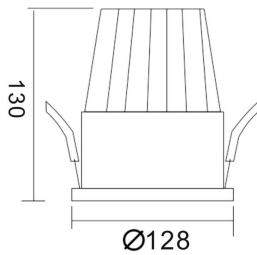

### PIXEL

Lavov Downlights from the family PIXEL ,power 5 W and CRI 80 with an optic 38 degrees made in Die Cast Aluminum finished in Black with a real lumen output of 450lm and an efficiency of 90lm/W. DALI driver.

<b>Item code</b>	<b>86.D024.4433.02</b>
<b>Product type</b>	<b>Indoor</b>
<b>Category</b>	<b>Downlights</b>
<b>Family</b>	<b>PIXEL</b>
<b>Pictograms</b>	

### Scheme

<b>Product</b>	
<b>Real power (W)</b>	<b>5</b>
<b>Real luminous flux (Lm)</b>	<b>450</b>
<b>Luminous efficiency (Lm/W)</b>	<b>90</b>
<b>Beam angle (°)</b>	<b>38</b>
<b>Life time (h)</b>	<b>50000 h L80B10</b>
<b>IP</b>	<b>20</b>
<b>Electrical class insulation</b>	<b>Clas II</b>
<b>Colour</b>	<b>Black</b>
<b>Control gear included</b>	<b>Yes</b>
<b>Control gear</b>	<b>DALI</b>
<b>Flicker Free</b>	<b>Yes</b>
<b>Light source</b>	<b>LED</b>
<b>Type of LED</b>	<b>COB</b>
<b>Colour temperature (K)</b>	<b>4000</b>
<b>Colour consistency (SDCM)</b>	<b>SDCM&lt;3</b>
<b>CRI</b>	<b>80</b>