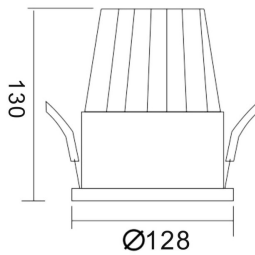

**PIXEL**

Lavov Downlights from the family PIXEL ,power 5 W and CRI 80 with an optic 38 degrees made in Die Cast Aluminum finished in Black with a real lumen output of 450lm and an efficiency of 90lm/W. DALI driver.

|                     |                        |
|---------------------|------------------------|
| <b>Item code</b>    | <b>86.D024.4433.02</b> |
| <b>Product type</b> | <b>Indoor</b>          |
| <b>Category</b>     | <b>Downlights</b>      |
| <b>Family</b>       | <b>PIXEL</b>           |

**Pictograms**

**Scheme**

**Product**

|                                    |                       |
|------------------------------------|-----------------------|
| <b>Real power (W)</b>              | <b>5</b>              |
| <b>Real luminous flux (Lm)</b>     | <b>450</b>            |
| <b>Luminous efficiency (Lm/W)</b>  | <b>90</b>             |
| <b>Beam angle (°)</b>              | <b>38</b>             |
| <b>Life time (h)</b>               | <b>50000 h L80B10</b> |
| <b>IP</b>                          | <b>20</b>             |
| <b>Electrical class insulation</b> | <b>Clas II</b>        |
| <b>Colour</b>                      | <b>Black</b>          |
| <b>Control gear included</b>       | <b>Yes</b>            |
| <b>Control gear</b>                | <b>DALI</b>           |
| <b>Flicker Free</b>                | <b>Yes</b>            |
| <b>Light source</b>                | <b>LED</b>            |
| <b>Type of LED</b>                 | <b>COB</b>            |
| <b>Colour temperature (K)</b>      | <b>4000</b>           |
| <b>Colour consistency (SDCM)</b>   | <b>SDCM&lt;3</b>      |
| <b>CRI</b>                         | <b>80</b>             |