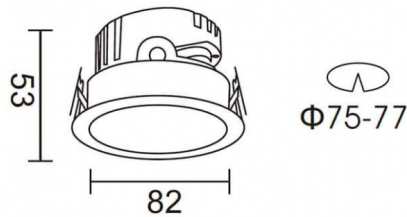

PRO-DR

Lavov downlight from the family PRO-DR with a power of 7W and an optics 12 degrees . CCT 3000K. With a total lumen output of 518lm and a luminous efficiency of 74lm/W.ON/OFF driver. Made in die cast aluminum and finished in White color.

Item code	86.D025.0311.01
Product type	Indoor
Category	Downlights
Family	PRO-D
Subfamily	PRO-DR

Pictograms

Scheme

Product	
Real power (W)	7
Real luminous flux (Lm)	518
Luminous efficiency (Lm/W)	74
Beam angle (º)	12
Life time (h)	50000 h L80B10
IP	20
Colour	White
Control gear included	Yes
Control gear	ON/OFF
Flicker Free	Yes
Light source	LED
Type of LED	COB
Colour temperature (K)	3000
Colour consistency (SDCM)	SDCM<3
CRI	90