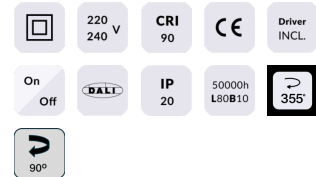

PRO-DR

Lavov downlight from the family PRO-DR with a power of 7W and an optics 12 degrees . CCT 3000K. With a total lumen output of 518lm and a luminous efficiency of 74lm/W.ON/OFF driver. Made in die cast aluminum and finished in White color.

Item code	86.D025.0311.01
Product type	Indoor
Category	Downlights
Family	PRO-D
Subfamily	PRO-DR

Pictograms

Scheme

Product	
Real power (W)	7
Real luminous flux (Lm)	518
Luminous efficiency (Lm/W)	74
Beam angle (º)	12
Life time (h)	50000 h L80B10
IP	20
Colour	White
Control gear included	Yes
Control gear	ON/OFF
Flicker Free	Yes
Light source	LED
Type of LED	COB
Colour temperature (K)	3000
Colour consistency (SDCM)	SDCM<3
CRI	90