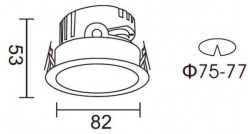

### PRO-DR

Lavov downlight from the family PRO-DR with a power of 7W and an optics 12 degrees . CCT 3000K. With a total lumen output of 518lm and a luminous efficiency of 74lm/W.ON/OFF driver. Made in die cast aluminum and finished in White color.

### Scheme

Product	
Real power (W)	7
Real luminous flux (Lm)	518
Luminous efficiency (Lm/W)	74
Beam angle (°)	12
Life time (h)	50000 h L80B10
IP	20
Colour	White
Control gear included	Yes
Control gear	ON/OFF
Flicker Free	Yes
Light source	LED
Type of LED	COB
Colour temperature (K)	3000
Colour consistency (SDCM)	SDCM<3
CRI	90