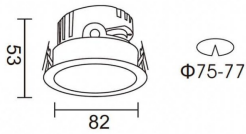

**PRO-DR**

Lavov downlight from the family PRO-DR with a power of 7W and an optics 12 degrees . CCT 3000K. With a total lumen output of 518lm and a luminous efficiency of 74lm/W.ON/OFF driver. Made in die cast aluminum and finished in White color.

<b>Item code</b>	<b>86.D025.0311.01</b>
<b>Product type</b>	<b>Indoor</b>
<b>Category</b>	<b>Downlights</b>
<b>Family</b>	<b>PRO-D</b>
<b>Subfamily</b>	<b>PRO-DR</b>
<b>Pictograms</b>	

**Scheme**

<b>Product</b>	
<b>Real power (W)</b>	<b>7</b>
<b>Real luminous flux (Lm)</b>	<b>518</b>
<b>Luminous efficiency (Lm/W)</b>	<b>74</b>
<b>Beam angle (°)</b>	<b>12</b>
<b>Life time (h)</b>	<b>50000 h L80B10</b>
<b>IP</b>	<b>20</b>
<b>Colour</b>	<b>White</b>
<b>Control gear included</b>	<b>Yes</b>
<b>Control gear</b>	<b>ON/OFF</b>
<b>Flicker Free</b>	<b>Yes</b>
<b>Light source</b>	<b>LED</b>
<b>Type of LED</b>	<b>COB</b>
<b>Colour temperature (K)</b>	<b>3000</b>
<b>Colour consistency (SDCM)</b>	<b>SDCM&lt;3</b>
<b>CRI</b>	<b>90</b>