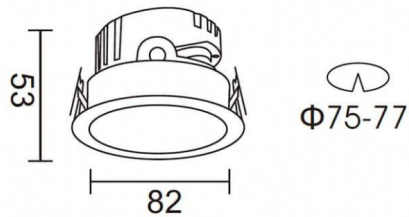

Scheme

PRO-DR

Lavov downlight from the family PRO-DR with a power of 7W and an optics 12 degrees . CCT 3000K. With a total lumen output of 518lm and a luminous efficiency of 74lm/W.ON/OFF driver. Made in die cast aluminum and finished in Black color.

Item code	86.D025.0311.02
Product type	Indoor
Category	Downlights
Family	PRO-D
Subfamily	PRO-DR
Pictograms	

Product	
Real power (W)	7
Real luminous flux (Lm)	518
Luminous efficiency (Lm/W)	74
Beam angle (°)	12
Life time (h)	50000 h L80B10
IP	20
Electrical class insulation	Clas II
Colour	Black
Control gear included	Yes
Control gear	ON/OFF
Flicker Free	Yes
Light source	LED
Type of LED	COB
Colour temperature (K)	3000
Colour consistency (SDCM)	SDCM3
CRI	90