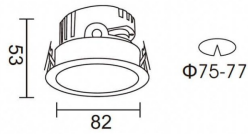

### PRO-DR

Lavov downlight from the family PRO-DR with a power of 7W and an optics 12 degrees . CCT 3000K. With a total lumen output of 518lm and a luminous efficiency of 74lm/W.ON/OFF driver. Made in die cast aluminum and finished in Black color.

### Scheme

<b>Product</b>	
<b>Real power (W)</b>	<b>7</b>
<b>Real luminous flux (Lm)</b>	<b>518</b>
<b>Luminous efficiency (Lm/W)</b>	<b>74</b>
<b>Beam angle (°)</b>	<b>12</b>
<b>Life time (h)</b>	<b>50000 h L80B10</b>
<b>IP</b>	<b>20</b>
<b>Electrical class insulation</b>	<b>Clas II</b>
<b>Colour</b>	<b>Black</b>
<b>Control gear included</b>	<b>Yes</b>
<b>Control gear</b>	<b>ON/OFF</b>
<b>Flicker Free</b>	<b>Yes</b>
<b>Light source</b>	<b>LED</b>
<b>Type of LED</b>	<b>COB</b>
<b>Colour temperature (K)</b>	<b>3000</b>
<b>Colour consistency (SDCM)</b>	<b>SDCM&lt;3</b>
<b>CRI</b>	<b>90</b>