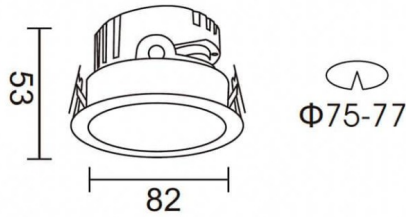

PRO-DR

Lavov downlight from the family PRO-DR with a power of 7W and an optics 12 degrees . CCT 3000K. With a total lumen output of 518lm and a luminous efficiency of 74lm/W.ON/OFF driver. Made in die cast aluminum and finished in Black color.

Item code	86.D025.0311.02
Product type	Indoor
Category	Downlights
Family	PRO-D
Subfamily	PRO-DR
Pictograms	

Scheme

Product	
Real power (W)	7
Real luminous flux (Lm)	518
Luminous efficiency (Lm/W)	74
Beam angle (º)	12
Life time (h)	50000 h L80B10
IP	20
Electrical class insulation	Clas II
Colour	Black
Control gear included	Yes
Control gear	ON/OFF
Flicker Free	Yes
Light source	LED
Type of LED	COB
Colour temperature (K)	3000
Colour consistency (SDCM)	SDCM<3
CRI	90