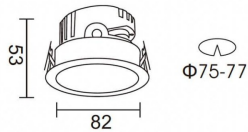

PRO-DR

Lavov downlight from the family PRO-DR with a power of 7W and an optics 12 degrees . CCT 3000K. With a total lumen output of 518lm and a luminous efficiency of 74lm/W.ON/OFF driver. Made in die cast aluminum and finished in Black color.

Item code	86.D025.0311.02
Product type	Indoor
Category	Downlights
Family	PRO-D
Subfamily	PRO-DR
Pictograms	

Scheme

Product	
Real power (W)	7
Real luminous flux (Lm)	518
Luminous efficiency (Lm/W)	74
Beam angle (°)	12
Life time (h)	50000 h L80B10
IP	20
Electrical class insulation	Clas II
Colour	Black
Control gear included	Yes
Control gear	ON/OFF
Flicker Free	Yes
Light source	LED
Type of LED	COB
Colour temperature (K)	3000
Colour consistency (SDCM)	SDCM<3
CRI	90