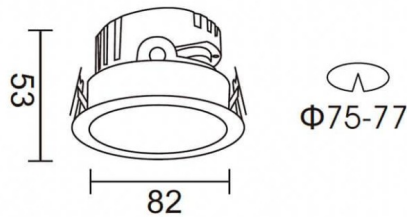

PRO-DR

Lavov downlight from the family PRO-DR with a power of 7W and an optics 12 degrees . CCT 3000K. With a total lumen output of 518lm and a luminous efficiency of 74lm/W.ON/OFF driver. Made in die cast aluminum and finished in Silver color.

Item code	86.D025.0311.03
Product type	Indoor
Category	Downlights
Family	PRO-D
Subfamily	PRO-DR
Pictograms	

Scheme

Product	
Real power (W)	7
Real luminous flux (Lm)	518
Luminous efficiency (Lm/W)	74
Beam angle (°)	12
Life time (h)	50000 h L80B10
IP	20
Electrical class insulation	Clas II
Colour	Silver
Control gear included	Yes
Control gear	ON/OFF
Flicker Free	Yes
Light source	LED
Type of LED	COB
Colour temperature (K)	3000
Colour consistency (SDCM)	SDCM3
CRI	90