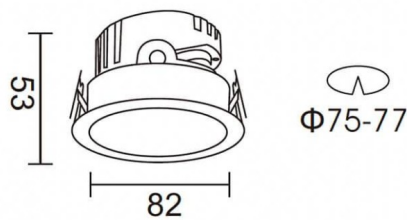

PRO-DR

Lavov downlight from the family PRO-DR with a power of 7W and an optics 12 degrees . CCT 3000K. With a total lumen output of 518lm and a luminous efficiency of 74lm/W.ON/OFF driver. Made in die cast aluminum and finished in Silver color.

Item code	86.D025.0311.03
Product type	Indoor
Category	Downlights
Family	PRO-D
Subfamily	PRO-DR
Pictograms	

Scheme

Product	
Real power (W)	7
Real luminous flux (Lm)	518
Luminous efficiency (Lm/W)	74
Beam angle (º)	12
Life time (h)	50000 h L80B10
IP	20
Electrical class insulation	Clas II
Colour	Silver
Control gear included	Yes
Control gear	ON/OFF
Flicker Free	Yes
Light source	LED
Type of LED	COB
Colour temperature (K)	3000
Colour consistency (SDCM)	SDCM<3
CRI	90