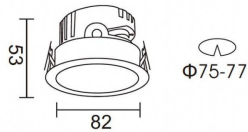

**PRO-DR**

Lavov downlight from the family PRO-DR with a power of 7W and an optics 12 degrees . CCT 3000K. With a total lumen output of 518lm and a luminous efficiency of 74lm/W.ON/OFF driver. Made in die cast aluminum and finished in Silver color.

<b>Item code</b>	<b>86.D025.0311.03</b>
<b>Product type</b>	<b>Indoor</b>
<b>Category</b>	<b>Downlights</b>
<b>Family</b>	<b>PRO-D</b>
<b>Subfamily</b>	<b>PRO-DR</b>
<b>Pictograms</b>	

**Scheme**

<b>Product</b>	
<b>Real power (W)</b>	<b>7</b>
<b>Real luminous flux (Lm)</b>	<b>518</b>
<b>Luminous efficiency (Lm/W)</b>	<b>74</b>
<b>Beam angle (°)</b>	<b>12</b>
<b>Life time (h)</b>	<b>50000 h L80B10</b>
<b>IP</b>	<b>20</b>
<b>Electrical class insulation</b>	<b>Clas II</b>
<b>Colour</b>	<b>Silver</b>
<b>Control gear included</b>	<b>Yes</b>
<b>Control gear</b>	<b>ON/OFF</b>
<b>Flicker Free</b>	<b>Yes</b>
<b>Light source</b>	<b>LED</b>
<b>Type of LED</b>	<b>COB</b>
<b>Colour temperature (K)</b>	<b>3000</b>
<b>Colour consistency (SDCM)</b>	<b>SDCM&lt;3</b>
<b>CRI</b>	<b>90</b>