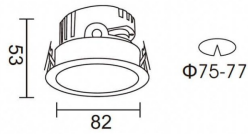

PRO-DR

Lavov downlight from the family PRO-DR with a power of 7W and an optics 12 degrees . CCT 3000K. With a total lumen output of 518lm and a luminous efficiency of 74lm/W.ON/OFF driver. Made in die cast aluminum and finished in Silver color.

Item code	86.D025.0311.03
Product type	Indoor
Category	Downlights
Family	PRO-D
Subfamily	PRO-DR
Pictograms	

Scheme

Product	
Real power (W)	7
Real luminous flux (Lm)	518
Luminous efficiency (Lm/W)	74
Beam angle (°)	12
Life time (h)	50000 h L80B10
IP	20
Electrical class insulation	Clas II
Colour	Silver
Control gear included	Yes
Control gear	ON/OFF
Flicker Free	Yes
Light source	LED
Type of LED	COB
Colour temperature (K)	3000
Colour consistency (SDCM)	SDCM<3
CRI	90