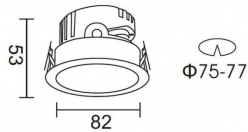

PRO-DR

Lavov downlight from the family PRO-DR with a power of 7W and an optics 12 degrees . CCT 3000K. With a total lumen output of 518lm and a luminous efficiency of 74lm/W.ON/OFF driver. Made in die cast aluminum and finished in Silver color.

Item code	86.D025.0311.03
Product type	Indoor
Category	Downlights
Family	PRO-D
Subfamily	PRO-DR
Pictograms	

Scheme

Product	
Real power (W)	7
Real luminous flux (Lm)	518
Luminous efficiency (Lm/W)	74
Beam angle (°)	12
Life time (h)	50000 h L80B10
IP	20
Electrical class insulation	Clas II
Colour	Silver
Control gear included	Yes
Control gear	ON/OFF
Flicker Free	Yes
Light source	LED
Type of LED	COB
Colour temperature (K)	3000
Colour consistency (SDCM)	SDCM<3
CRI	90