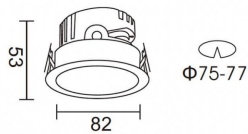

PRO-DR

Lavov downlight from the family PRO-DR with a power of 7W and an optics 12 degrees . CCT 3000K. With a total lumen output of 518lm and a luminous efficiency of 74lm/W.DALI driver. Made in die cast aluminum and finished in White color.

Item code	86.D025.0313.01
Product type	Indoor
Category	Downlights
Family	PRO-D
Subfamily	PRO-DR
Pictograms	

Scheme

Photometry

Product

Real power (W)	7
Real luminous flux (Lm)	518
Luminous efficiency (Lm/W)	74
Beam angle (°)	12
Life time (h)	50000 h L80B10
IP	20
Electrical class insulation	Clas II
Colour	White
Control gear included	Yes
Control gear	DALI
Flicker Free	Yes
Light source	LED
Type of LED	COB
Colour temperature (K)	3000
Colour consistency (SDCM)	SDCM<3
CRI	90