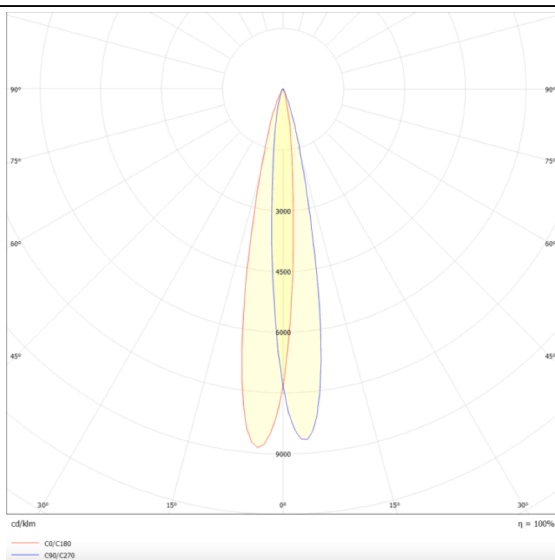

PRO-DR

Lavov downlight from the family PRO-DR with a power of 7W and an optics 12 degrees . CCT 3000K. With a total lumen output of 518lm and a luminous efficiency of 74lm/W.DALI driver. Made in die cast aluminum and finished in White color.

Scheme

Photometry

| | |
|--------------|-----------------|
| Item code | 86.D025.0313.01 |
| Product type | Indoor |
| Category | Downlights |
| Family | PRO-D |
| Subfamily | PRO-DR |
| Pictograms | |

| | |
|-----------------------------|----------------|
| Product | |
| Real power (W) | 7 |
| Real luminous flux (Lm) | 518 |
| Luminous efficiency (Lm/W) | 74 |
| Beam angle (°) | 12 |
| Life time (h) | 50000 h L80B10 |
| IP | 20 |
| Electrical class insulation | Clas II |
| Colour | White |
| Control gear included | Yes |
| Control gear | DALI |
| Flicker Free | Yes |
| Light source | LED |
| Type of LED | COB |
| Colour temperature (K) | 3000 |
| Colour consistency (SDCM) | SDCM3 |
| CRI | 90 |