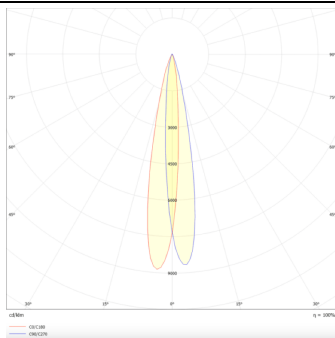

PRO-DR

Lavov downlight from the family PRO-DR with a power of 7W and an optics 12 degrees . CCT 3000K. With a total lumen output of 518lm and a luminous efficiency of 74lm/W.DALI driver. Made in die cast aluminum and finished in White color.

Item code	86.D025.0313.01
Product type	Indoor
Category	Downlights
Family	PRO-D
Subfamily	PRO-DR
Pictograms	

Scheme

Photometry

Product	
Real power (W)	7
Real luminous flux (Lm)	518
Luminous efficiency (Lm/W)	74
Beam angle (°)	12
Life time (h)	50000 h L80B10
IP	20
Electrical class insulation	Clas II
Colour	White
Control gear included	Yes
Control gear	DALI
Flicker Free	Yes
Light source	LED
Type of LED	COB
Colour temperature (K)	3000
Colour consistency (SDCM)	SDCM<3
CRI	90