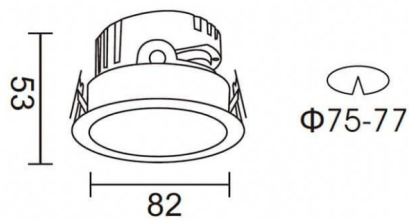

### PRO-DR

Lavov downlight from the family PRO-DR with a power of 7W and an optics 12 degrees . CCT 3000K. With a total lumen output of 518lm and a luminous efficiency of 74lm/W.DALI driver. Made in die cast aluminum and finished in White color.

### Photometry

Item code	86.D025.0313.01
Product type	Indoor
Category	Downlights
Family	PRO-D
Subfamily	PRO-DR
Pictograms	

Product	
Real power (W)	7
Real luminous flux (Lm)	518
Luminous efficiency (Lm/W)	74
Beam angle (&ordm;)	12
Life time (h)	50000 h L80B10
IP	20
Electrical class insulation	Clas II
Colour	White
Control gear included	Yes
Control gear	DALI
Flicker Free	Yes
Light source	LED
Type of LED	COB
Colour temperature (K)	3000
Colour consistency (SDCM)	SDCM<3
CRI	90