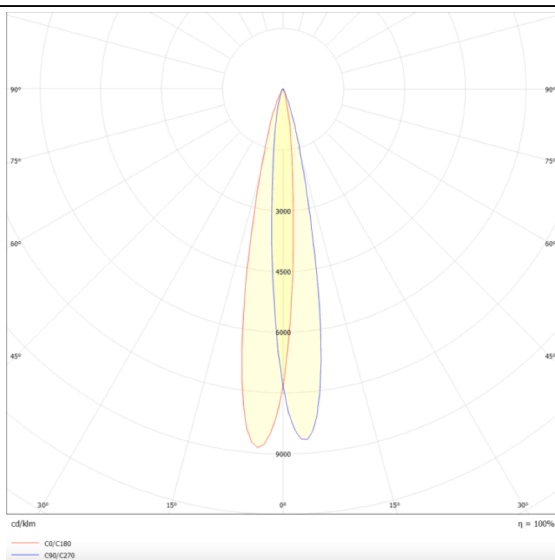

### PRO-DR

Lavov downlight from the family PRO-DR with a power of 7W and an optics 12 degrees . CCT 3000K. With a total lumen output of 518lm and a luminous efficiency of 74lm/W.DALI driver. Made in die cast aluminum and finished in White color.

### Scheme

### Photometry

Item code	86.D025.0313.01
Product type	Indoor
Category	Downlights
Family	PRO-D
Subfamily	PRO-DR
Pictograms	

Product	
Real power (W)	7
Real luminous flux (Lm)	518
Luminous efficiency (Lm/W)	74
Beam angle (&ordm;)	12
Life time (h)	50000 h L80B10
IP	20
Electrical class insulation	Clas II
Colour	White
Control gear included	Yes
Control gear	DALI
Flicker Free	Yes
Light source	LED
Type of LED	COB
Colour temperature (K)	3000
Colour consistency (SDCM)	SDCM<3
CRI	90