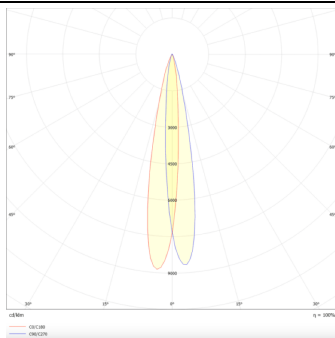

### PRO-DR

Lavov downlight from the family PRO-DR with a power of 7W and an optics 12 degrees . CCT 3000K. With a total lumen output of 518lm and a luminous efficiency of 74lm/W.DALI driver. Made in die cast aluminum and finished in White color.

### Photometry

### Product

<b>Real power (W)</b>	<b>7</b>
<b>Real luminous flux (Lm)</b>	<b>518</b>
<b>Luminous efficiency (Lm/W)</b>	<b>74</b>
<b>Beam angle (°)</b>	<b>12</b>
<b>Life time (h)</b>	<b>50000 h L80B10</b>
<b>IP</b>	<b>20</b>
<b>Electrical class insulation</b>	<b>Clas II</b>
<b>Colour</b>	<b>White</b>
<b>Control gear included</b>	<b>Yes</b>
<b>Control gear</b>	<b>DALI</b>
<b>Flicker Free</b>	<b>Yes</b>
<b>Light source</b>	<b>LED</b>
<b>Type of LED</b>	<b>COB</b>
<b>Colour temperature (K)</b>	<b>3000</b>
<b>Colour consistency (SDCM)</b>	<b>SDCM&lt;3</b>
<b>CRI</b>	<b>90</b>