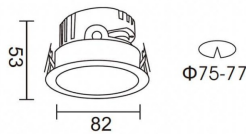

**PRO-DR**

Lavov downlight from the family PRO-DR with a power of 7W and an optics 12 degrees . CCT 3000K. With a total lumen output of 518lm and a luminous efficiency of 74lm/W.DALI driver. Made in die cast aluminum and finished in Black color.

Item code	86.D025.0313.02
Product type	Indoor
Category	Downlights
Family	PRO-D
Subfamily	PRO-DR
Pictograms	

Scheme**Photometry**

Product	
Real power (W)	7
Real luminous flux (Lm)	518
Luminous efficiency (Lm/W)	74
Beam angle (°)	12
Life time (h)	50000 h L80B10
IP	20
Electrical class insulation	Clas II
Colour	Black
Control gear included	Yes
Control gear	DALI
Flicker Free	Yes
Light source	LED
Type of LED	COB
Colour temperature (K)	3000
Colour consistency (SDCM)	SDCM<3
CRI	90