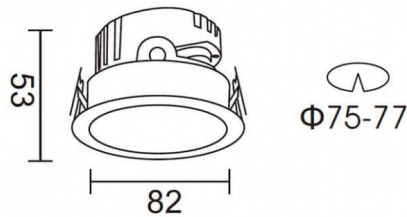

PRO-DR

Lavov downlight from the family PRO-DR with a power of 7W and an optics 12 degrees . CCT 3000K. With a total lumen output of 518lm and a luminous efficiency of 74lm/W.DALI driver. Made in die cast aluminum and finished in Black color.

Scheme

Photometry

Item code	86.D025.0313.02
Product type	Indoor
Category	Downlights
Family	PRO-D
Subfamily	PRO-DR
Pictograms	

Product

Real power (W)	7
Real luminous flux (Lm)	518
Luminous efficiency (Lm/W)	74
Beam angle (°)	12
Life time (h)	50000 h L80B10
IP	20
Electrical class insulation	Clas II
Colour	Black
Control gear included	Yes
Control gear	DALI
Flicker Free	Yes
Light source	LED
Type of LED	COB
Colour temperature (K)	3000
Colour consistency (SDCM)	SDCM3
CRI	90