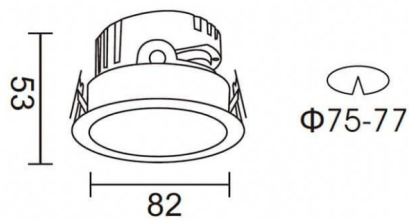

### PRO-DR

Lavov downlight from the family PRO-DR with a power of 7W and an optics 12 degrees . CCT 3000K. With a total lumen output of 518lm and a luminous efficiency of 74lm/W.DALI driver. Made in die cast aluminum and finished in Black color.

### Photometry

Item code	86.D025.0313.02
Product type	Indoor
Category	Downlights
Family	PRO-D
Subfamily	PRO-DR
Pictograms	

Product	
Real power (W)	7
Real luminous flux (Lm)	518
Luminous efficiency (Lm/W)	74
Beam angle (&ordm;)	12
Life time (h)	50000 h L80B10
IP	20
Electrical class insulation	Clas II
Colour	Black
Control gear included	Yes
Control gear	DALI
Flicker Free	Yes
Light source	LED
Type of LED	COB
Colour temperature (K)	3000
Colour consistency (SDCM)	SDCM<3
CRI	90