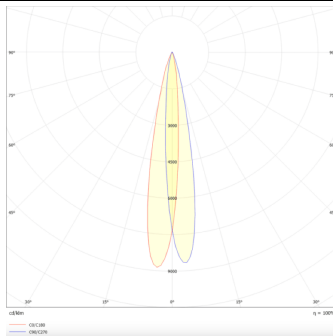

**PRO-DR**

Lavov downlight from the family PRO-DR with a power of 7W and an optics 12 degrees . CCT 3000K. With a total lumen output of 518lm and a luminous efficiency of 74lm/W.DALI driver. Made in die cast aluminum and finished in Black color.

Item code	86.D025.0313.02
Product type	Indoor
Category	Downlights
Family	PRO-D
Subfamily	PRO-DR
Pictograms	

Scheme**Photometry**

Product	
Real power (W)	7
Real luminous flux (Lm)	518
Luminous efficiency (Lm/W)	74
Beam angle (°)	12
Life time (h)	50000 h L80B10
IP	20
Electrical class insulation	Clas II
Colour	Black
Control gear included	Yes
Control gear	DALI
Flicker Free	Yes
Light source	LED
Type of LED	COB
Colour temperature (K)	3000
Colour consistency (SDCM)	SDCM<3
CRI	90