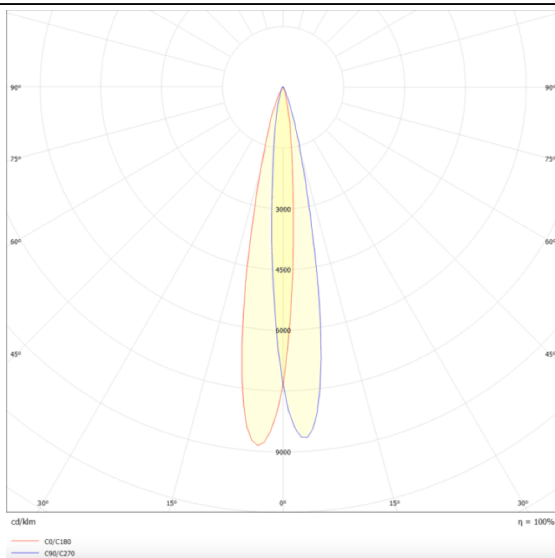

PRO-DR

Lavov downlight from the family PRO-DR with a power of 7W and an optics 12 degrees . CCT 3000K. With a total lumen output of 518lm and a luminous efficiency of 74lm/W.DALI driver. Made in die cast aluminum and finished in Black color.

Scheme

Photometry

Item code	86.D025.0313.02
Product type	Indoor
Category	Downlights
Family	PRO-D
Subfamily	PRO-DR
Pictograms	

Product

Real power (W)	7
Real luminous flux (Lm)	518
Luminous efficiency (Lm/W)	74
Beam angle (°)	12
Life time (h)	50000 h L80B10
IP	20
Electrical class insulation	Clas II
Colour	Black
Control gear included	Yes
Control gear	DALI
Flicker Free	Yes
Light source	LED
Type of LED	COB
Colour temperature (K)	3000
Colour consistency (SDCM)	SDCM3
CRI	90