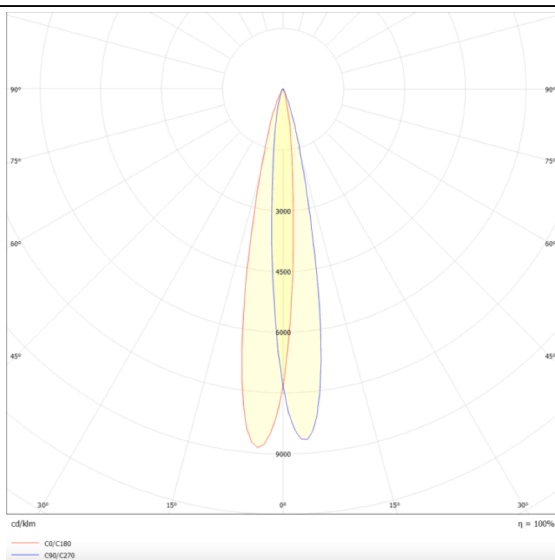

### PRO-DR

Lavov downlight from the family PRO-DR with a power of 7W and an optics 12 degrees . CCT 3000K. With a total lumen output of 518lm and a luminous efficiency of 74lm/W.DALI driver. Made in die cast aluminum and finished in Black color.

### Scheme

### Photometry

Item code	86.D025.0313.02
Product type	Indoor
Category	Downlights
Family	PRO-D
Subfamily	PRO-DR
Pictograms	

Product	
Real power (W)	7
Real luminous flux (Lm)	518
Luminous efficiency (Lm/W)	74
Beam angle (&ordm;)	12
Life time (h)	50000 h L80B10
IP	20
Electrical class insulation	Clas II
Colour	Black
Control gear included	Yes
Control gear	DALI
Flicker Free	Yes
Light source	LED
Type of LED	COB
Colour temperature (K)	3000
Colour consistency (SDCM)	SDCM<3
CRI	90