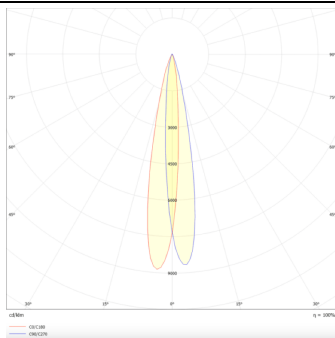

PRO-DR

Lavov downlight from the family PRO-DR with a power of 7W and an optics 12 degrees . CCT 3000K. With a total lumen output of 518lm and a luminous efficiency of 74lm/W.DALI driver. Made in die cast aluminum and finished in Black color.

Item code	86.D025.0313.02
Product type	Indoor
Category	Downlights
Family	PRO-D
Subfamily	PRO-DR
Pictograms	

Scheme

Photometry

Product	
Real power (W)	7
Real luminous flux (Lm)	518
Luminous efficiency (Lm/W)	74
Beam angle (°)	12
Life time (h)	50000 h L80B10
IP	20
Electrical class insulation	Clas II
Colour	Black
Control gear included	Yes
Control gear	DALI
Flicker Free	Yes
Light source	LED
Type of LED	COB
Colour temperature (K)	3000
Colour consistency (SDCM)	SDCM<3
CRI	90