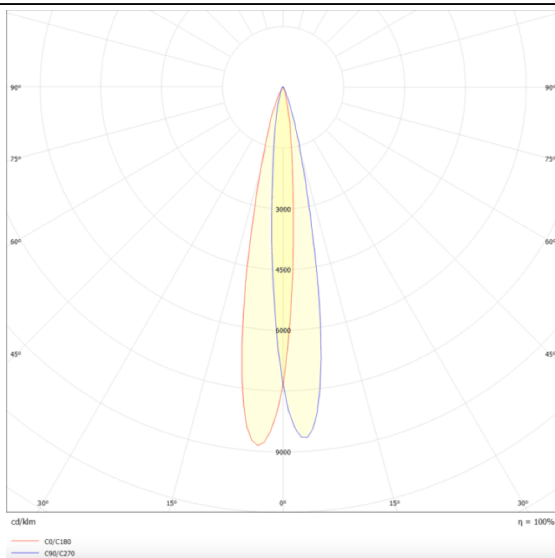

### PRO-DR

Lavov downlight from the family PRO-DR with a power of 7W and an optics 12 degrees . CCT 3000K. With a total lumen output of 518lm and a luminous efficiency of 74lm/W.DALI driver. Made in die cast aluminum and finished in Silver color.

### Scheme

### Photometry

Item code	86.D025.0313.03
Product type	Indoor
Category	Downlights
Family	PRO-D
Subfamily	PRO-DR
Pictograms	

Product	
Real power (W)	7
Real luminous flux (Lm)	518
Luminous efficiency (Lm/W)	74
Beam angle (&ordm;)	12
Life time (h)	50000 h L80B10
IP	20
Electrical class insulation	Clas II
Colour	Silver
Control gear included	Yes
Control gear	DALI
Flicker Free	Yes
Light source	LED
Type of LED	COB
Colour temperature (K)	3000
Colour consistency (SDCM)	SDCM<3
CRI	90