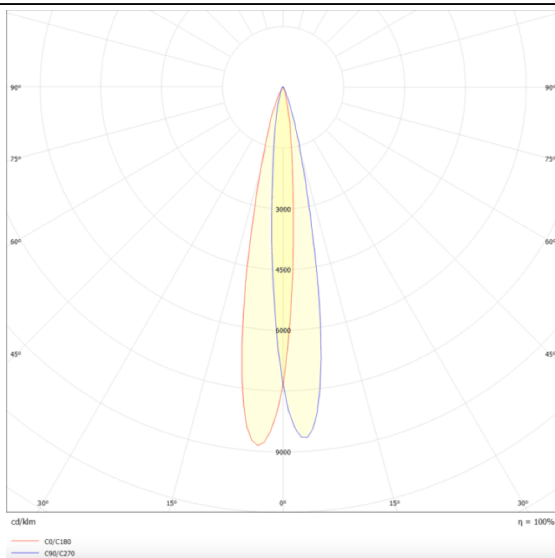

### PRO-DR

Lavov downlight from the family PRO-DR with a power of 7W and an optics 12 degrees . CCT 3000K. With a total lumen output of 518lm and a luminous efficiency of 74lm/W.DALI driver. Made in die cast aluminum and finished in Silver color.

### Scheme

### Photometry

Item code	86.D025.0313.03
Product type	Indoor
Category	Downlights
Family	PRO-D
Subfamily	PRO-DR
Pictograms	

Product	
Real power (W)	7
Real luminous flux (Lm)	518
Luminous efficiency (Lm/W)	74
Beam angle (°)	12
Life time (h)	50000 h L80B10
IP	20
Electrical class insulation	Clas II
Colour	Silver
Control gear included	Yes
Control gear	DALI
Flicker Free	Yes
Light source	LED
Type of LED	COB
Colour temperature (K)	3000
Colour consistency (SDCM)	SDCM3
CRI	90