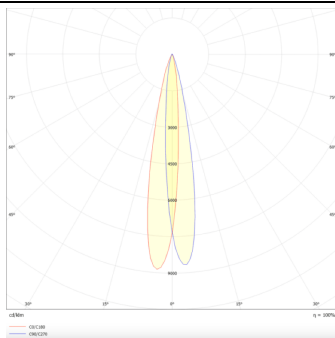

**PRO-DR**

Lavov downlight from the family PRO-DR with a power of 7W and an optics 12 degrees . CCT 3000K. With a total lumen output of 518lm and a luminous efficiency of 74lm/W.DALI driver. Made in die cast aluminum and finished in Silver color.

<b>Product</b>	
<b>Real power (W)</b>	<b>7</b>
<b>Real luminous flux (Lm)</b>	<b>518</b>
<b>Luminous efficiency (Lm/W)</b>	<b>74</b>
<b>Beam angle (°)</b>	<b>12</b>
<b>Life time (h)</b>	<b>50000 h L80B10</b>
<b>IP</b>	<b>20</b>
<b>Electrical class insulation</b>	<b>Clas II</b>
<b>Colour</b>	<b>Silver</b>
<b>Control gear included</b>	<b>Yes</b>
<b>Control gear</b>	<b>DALI</b>
<b>Flicker Free</b>	<b>Yes</b>
<b>Light source</b>	<b>LED</b>
<b>Type of LED</b>	<b>COB</b>
<b>Colour temperature (K)</b>	<b>3000</b>
<b>Colour consistency (SDCM)</b>	<b>SDCM&lt;3</b>
<b>CRI</b>	<b>90</b>