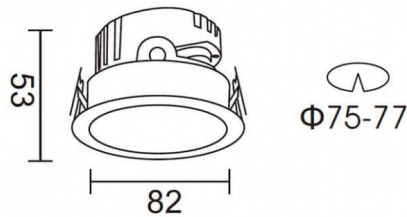

### PRO-DR

Lavov downlight from the family PRO-DR with a power of 7W and an optics 12 degrees . CCT 3000K. With a total lumen output of 518lm and a luminous efficiency of 74lm/W.DALI driver. Made in die cast aluminum and finished in Silver color.

### Photometry

Item code	86.D025.0313.03
Product type	Indoor
Category	Downlights
Family	PRO-D
Subfamily	PRO-DR
Pictograms	

Product	
Real power (W)	7
Real luminous flux (Lm)	518
Luminous efficiency (Lm/W)	74
Beam angle (°)	12
Life time (h)	50000 h L80B10
IP	20
Electrical class insulation	Clas II
Colour	Silver
Control gear included	Yes
Control gear	DALI
Flicker Free	Yes
Light source	LED
Type of LED	COB
Colour temperature (K)	3000
Colour consistency (SDCM)	SDCM3
CRI	90