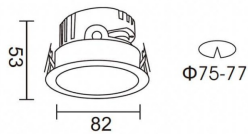

**PRO-DR**

Lavov downlight from the family PRO-DR with a power of 7W and an optics 12 degrees . CCT 3000K. With a total lumen output of 518lm and a luminous efficiency of 74lm/W.DALI driver. Made in die cast aluminum and finished in Silver color.

Item code	86.D025.0313.03
Product type	Indoor
Category	Downlights
Family	PRO-D
Subfamily	PRO-DR
Pictograms	

**Scheme****Product**

Real power (W)	7
Real luminous flux (Lm)	518
Luminous efficiency (Lm/W)	74
Beam angle (°)	12
Life time (h)	50000 h L80B10
IP	20
Electrical class insulation	Clas II
Colour	Silver
Control gear included	Yes
Control gear	DALI
Flicker Free	Yes
Light source	LED
Type of LED	COB
Colour temperature (K)	3000
Colour consistency (SDCM)	SDCM<3
CRI	90