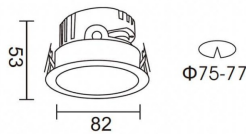

PRO-DR

Lavov downlight from the family PRO-DR with a power of 7W and an optics 12 degrees . CCT 3000K. With a total lumen output of 518lm and a luminous efficiency of 74lm/W.DALI driver. Made in die cast aluminum and finished in Silver color.

Item code	86.D025.0313.03
Product type	Indoor
Category	Downlights
Family	PRO-D
Subfamily	PRO-DR
Pictograms	

Scheme

Photometry

Product	
Real power (W)	7
Real luminous flux (Lm)	518
Luminous efficiency (Lm/W)	74
Beam angle (°)	12
Life time (h)	50000 h L80B10
IP	20
Electrical class insulation	Clas II
Colour	Silver
Control gear included	Yes
Control gear	DALI
Flicker Free	Yes
Light source	LED
Type of LED	COB
Colour temperature (K)	3000
Colour consistency (SDCM)	SDCM<3
CRI	90