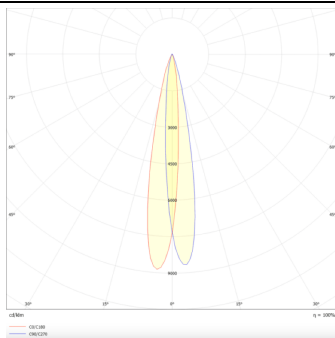

PRO-DR

Lavov downlight from the family PRO-DR with a power of 7W and an optics 12 degrees . CCT 3000K. With a total lumen output of 518lm and a luminous efficiency of 74lm/W.DALI driver. Made in die cast aluminum and finished in Silver color.

Item code	86.D025.0313.03
Product type	Indoor
Category	Downlights
Family	PRO-D
Subfamily	PRO-DR
Pictograms	

Scheme

Photometry

Product	
Real power (W)	7
Real luminous flux (Lm)	518
Luminous efficiency (Lm/W)	74
Beam angle (°)	12
Life time (h)	50000 h L80B10
IP	20
Electrical class insulation	Clas II
Colour	Silver
Control gear included	Yes
Control gear	DALI
Flicker Free	Yes
Light source	LED
Type of LED	COB
Colour temperature (K)	3000
Colour consistency (SDCM)	SDCM<3
CRI	90