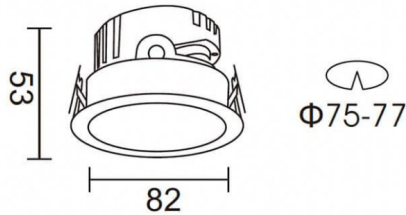

PRO-DR

Lavov downlight from the family PRO-DR with a power of 7W and an optics 24 degrees . CCT 3000K. With a total lumen output of 518lm and a luminous efficiency of 74lm/W.ON/OFF driver. Made in die cast aluminum and finished in White color.

Item code	86.D025.0321.01
Product type	Indoor
Category	Downlights
Family	PRO-D
Subfamily	PRO-DR
Pictograms	

Scheme

Product	
Real power (W)	7
Real luminous flux (Lm)	518
Luminous efficiency (Lm/W)	74
Beam angle (º)	24
Life time (h)	50000 h L80B10
IP	20
Electrical class insulation	Clas II
Colour	White
Control gear included	Yes
Control gear	ON/OFF
Flicker Free	Yes
Light source	LED
Type of LED	COB
Colour temperature (K)	3000
Colour consistency (SDCM)	SDCM<3
CRI	90