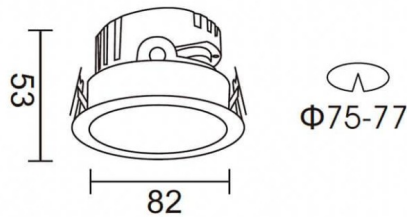

PRO-DR

Lavov downlight from the family PRO-DR with a power of 7W and an optics 24 degrees . CCT 3000K. With a total lumen output of 518lm and a luminous efficiency of 74lm/W.ON/OFF driver. Made in die cast aluminum and finished in White color.

Item code	86.D025.0321.01
Product type	Indoor
Category	Downlights
Family	PRO-D
Subfamily	PRO-DR
Pictograms	

Scheme

Product	
Real power (W)	7
Real luminous flux (Lm)	518
Luminous efficiency (Lm/W)	74
Beam angle (°)	24
Life time (h)	50000 h L80B10
IP	20
Electrical class insulation	Clas II
Colour	White
Control gear included	Yes
Control gear	ON/OFF
Flicker Free	Yes
Light source	LED
Type of LED	COB
Colour temperature (K)	3000
Colour consistency (SDCM)	SDCM3
CRI	90