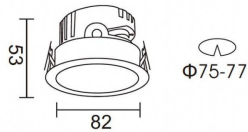

**PRO-DR**

Lavov downlight from the family PRO-DR with a power of 7W and an optics 24 degrees . CCT 3000K. With a total lumen output of 518lm and a luminous efficiency of 74lm/W.ON/OFF driver. Made in die cast aluminum and finished in White color.

<b>Item code</b>	<b>86.D025.0321.01</b>
<b>Product type</b>	<b>Indoor</b>
<b>Category</b>	<b>Downlights</b>
<b>Family</b>	<b>PRO-D</b>
<b>Subfamily</b>	<b>PRO-DR</b>
<b>Pictograms</b>	

**Scheme**

<b>Product</b>	
<b>Real power (W)</b>	<b>7</b>
<b>Real luminous flux (Lm)</b>	<b>518</b>
<b>Luminous efficiency (Lm/W)</b>	<b>74</b>
<b>Beam angle (°)</b>	<b>24</b>
<b>Life time (h)</b>	<b>50000 h L80B10</b>
<b>IP</b>	<b>20</b>
<b>Electrical class insulation</b>	<b>Clas II</b>
<b>Colour</b>	<b>White</b>
<b>Control gear included</b>	<b>Yes</b>
<b>Control gear</b>	<b>ON/OFF</b>
<b>Flicker Free</b>	<b>Yes</b>
<b>Light source</b>	<b>LED</b>
<b>Type of LED</b>	<b>COB</b>
<b>Colour temperature (K)</b>	<b>3000</b>
<b>Colour consistency (SDCM)</b>	<b>SDCM&lt;3</b>
<b>CRI</b>	<b>90</b>