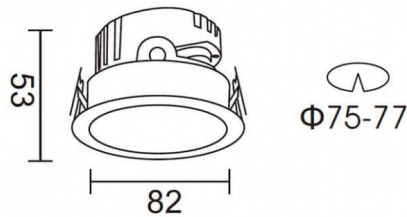

**PRO-DR**

Lavov downlight from the family PRO-DR with a power of 7W and an optics 24 degrees . CCT 3000K. With a total lumen output of 518lm and a luminous efficiency of 74lm/W.ON/OFF driver. Made in die cast aluminum and finished in Black color.

Scheme

Item code	86.D025.0321.02
Product type	Indoor
Category	Downlights
Family	PRO-D
Subfamily	PRO-DR
Pictograms	

Product	
Real power (W)	7
Real luminous flux (Lm)	518
Luminous efficiency (Lm/W)	74
Beam angle (&ordm;)	24
Life time (h)	50000 h L80B10
IP	20
Electrical class insulation	Clas II
Colour	Black
Control gear included	Yes
Control gear	ON/OFF
Flicker Free	Yes
Light source	LED
Type of LED	COB
Colour temperature (K)	3000
Colour consistency (SDCM)	SDCM<3
CRI	90