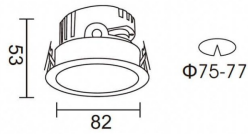

PRO-DR

Lavov downlight from the family PRO-DR with a power of 7W and an optics 24 degrees . CCT 3000K. With a total lumen output of 518lm and a luminous efficiency of 74lm/W.ON/OFF driver. Made in die cast aluminum and finished in Black color.

Item code	86.D025.0321.02
Product type	Indoor
Category	Downlights
Family	PRO-D
Subfamily	PRO-DR
Pictograms	

Scheme

Product	
Real power (W)	7
Real luminous flux (Lm)	518
Luminous efficiency (Lm/W)	74
Beam angle (°)	24
Life time (h)	50000 h L80B10
IP	20
Electrical class insulation	Clas II
Colour	Black
Control gear included	Yes
Control gear	ON/OFF
Flicker Free	Yes
Light source	LED
Type of LED	COB
Colour temperature (K)	3000
Colour consistency (SDCM)	SDCM<3
CRI	90