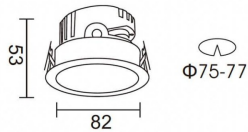

**PRO-DR**

Lavov downlight from the family PRO-DR with a power of 7W and an optics 24 degrees . CCT 3000K. With a total lumen output of 518lm and a luminous efficiency of 74lm/W.ON/OFF driver. Made in die cast aluminum and finished in Black color.

<b>Item code</b>	<b>86.D025.0321.02</b>
<b>Product type</b>	<b>Indoor</b>
<b>Category</b>	<b>Downlights</b>
<b>Family</b>	<b>PRO-D</b>
<b>Subfamily</b>	<b>PRO-DR</b>
<b>Pictograms</b>	

**Scheme**

<b>Product</b>	
<b>Real power (W)</b>	<b>7</b>
<b>Real luminous flux (Lm)</b>	<b>518</b>
<b>Luminous efficiency (Lm/W)</b>	<b>74</b>
<b>Beam angle (°)</b>	<b>24</b>
<b>Life time (h)</b>	<b>50000 h L80B10</b>
<b>IP</b>	<b>20</b>
<b>Electrical class insulation</b>	<b>Clas II</b>
<b>Colour</b>	<b>Black</b>
<b>Control gear included</b>	<b>Yes</b>
<b>Control gear</b>	<b>ON/OFF</b>
<b>Flicker Free</b>	<b>Yes</b>
<b>Light source</b>	<b>LED</b>
<b>Type of LED</b>	<b>COB</b>
<b>Colour temperature (K)</b>	<b>3000</b>
<b>Colour consistency (SDCM)</b>	<b>SDCM&lt;3</b>
<b>CRI</b>	<b>90</b>