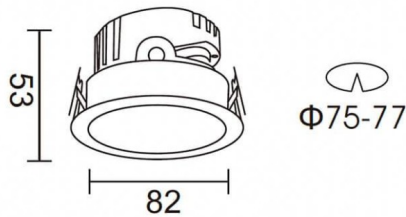

PRO-DR

Lavov downlight from the family PRO-DR with a power of 7W and an optics 24 degrees . CCT 3000K. With a total lumen output of 518lm and a luminous efficiency of 74lm/W.ON/OFF driver. Made in die cast aluminum and finished in Black color.

Item code	86.D025.0321.02
Product type	Indoor
Category	Downlights
Family	PRO-D
Subfamily	PRO-DR
Pictograms	

Scheme

Product	
Real power (W)	7
Real luminous flux (Lm)	518
Luminous efficiency (Lm/W)	74
Beam angle (°)	24
Life time (h)	50000 h L80B10
IP	20
Electrical class insulation	Clas II
Colour	Black
Control gear included	Yes
Control gear	ON/OFF
Flicker Free	Yes
Light source	LED
Type of LED	COB
Colour temperature (K)	3000
Colour consistency (SDCM)	SDCM3
CRI	90