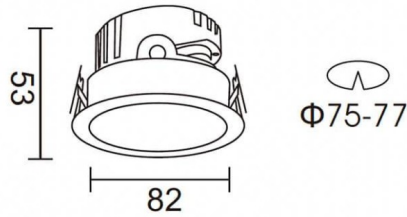

PRO-DR

Lavov downlight from the family PRO-DR with a power of 7W and an optics 24 degrees . CCT 3000K. With a total lumen output of 518lm and a luminous efficiency of 74lm/W.ON/OFF driver. Made in die cast aluminum and finished in Silver color.

Item code	86.D025.0321.03
Product type	Indoor
Category	Downlights
Family	PRO-D
Subfamily	PRO-DR
Pictograms	

Scheme

Product	
Real power (W)	7
Real luminous flux (Lm)	518
Luminous efficiency (Lm/W)	74
Beam angle (º)	24
Life time (h)	50000 h L80B10
IP	20
Electrical class insulation	Clas II
Colour	Silver
Control gear included	Yes
Control gear	ON/OFF
Flicker Free	Yes
Light source	LED
Type of LED	COB
Colour temperature (K)	3000
Colour consistency (SDCM)	SDCM<3
CRI	90