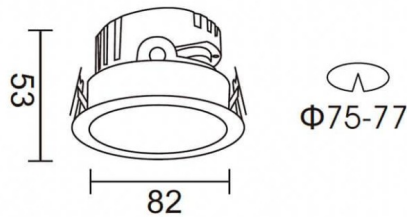

PRO-DR

Lavov downlight from the family PRO-DR with a power of 7W and an optics 24 degrees . CCT 3000K. With a total lumen output of 518lm and a luminous efficiency of 74lm/W.ON/OFF driver. Made in die cast aluminum and finished in Silver color.

Item code	86.D025.0321.03
Product type	Indoor
Category	Downlights
Family	PRO-D
Subfamily	PRO-DR
Pictograms	

Scheme

Product	
Real power (W)	7
Real luminous flux (Lm)	518
Luminous efficiency (Lm/W)	74
Beam angle (°)	24
Life time (h)	50000 h L80B10
IP	20
Electrical class insulation	Clas II
Colour	Silver
Control gear included	Yes
Control gear	ON/OFF
Flicker Free	Yes
Light source	LED
Type of LED	COB
Colour temperature (K)	3000
Colour consistency (SDCM)	SDCM3
CRI	90