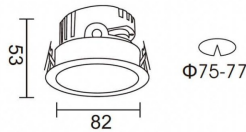

**PRO-DR**

Lavov downlight from the family PRO-DR with a power of 7W and an optics 24 degrees . CCT 3000K. With a total lumen output of 518lm and a luminous efficiency of 74lm/W.ON/OFF driver. Made in die cast aluminum and finished in Silver color.

<b>Item code</b>	<b>86.D025.0321.03</b>
<b>Product type</b>	<b>Indoor</b>
<b>Category</b>	<b>Downlights</b>
<b>Family</b>	<b>PRO-D</b>
<b>Subfamily</b>	<b>PRO-DR</b>
<b>Pictograms</b>	

**Scheme**

<b>Product</b>	
<b>Real power (W)</b>	<b>7</b>
<b>Real luminous flux (Lm)</b>	<b>518</b>
<b>Luminous efficiency (Lm/W)</b>	<b>74</b>
<b>Beam angle (°)</b>	<b>24</b>
<b>Life time (h)</b>	<b>50000 h L80B10</b>
<b>IP</b>	<b>20</b>
<b>Electrical class insulation</b>	<b>Clas II</b>
<b>Colour</b>	<b>Silver</b>
<b>Control gear included</b>	<b>Yes</b>
<b>Control gear</b>	<b>ON/OFF</b>
<b>Flicker Free</b>	<b>Yes</b>
<b>Light source</b>	<b>LED</b>
<b>Type of LED</b>	<b>COB</b>
<b>Colour temperature (K)</b>	<b>3000</b>
<b>Colour consistency (SDCM)</b>	<b>SDCM&lt;3</b>
<b>CRI</b>	<b>90</b>