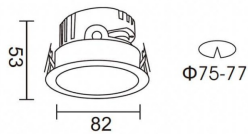

PRO-DR

Lavov downlight from the family PRO-DR with a power of 7W and an optics 24 degrees . CCT 3000K. With a total lumen output of 518lm and a luminous efficiency of 74lm/W.DALI driver. Made in die cast aluminum and finished in White color.

Item code	86.D025.0323.01
Product type	Indoor
Category	Downlights
Family	PRO-D
Subfamily	PRO-DR
Pictograms	

Scheme

Photometry

Product	
Real power (W)	7
Real luminous flux (Lm)	518
Luminous efficiency (Lm/W)	74
Beam angle (°)	24
Life time (h)	50000 h L80B10
IP	20
Electrical class insulation	Clas II
Colour	White
Control gear included	Yes
Control gear	DALI
Flicker Free	Yes
Light source	LED
Type of LED	COB
Colour temperature (K)	3000
Colour consistency (SDCM)	SDCM<3
CRI	90