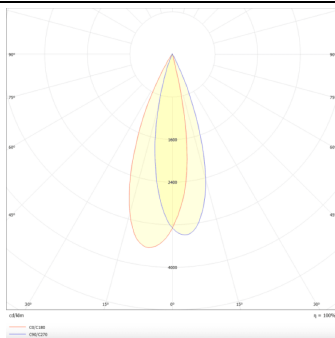

PRO-DR

Lavov downlight from the family PRO-DR with a power of 7W and an optics 24 degrees . CCT 3000K. With a total lumen output of 518lm and a luminous efficiency of 74lm/W.DALI driver. Made in die cast aluminum and finished in White color.

Item code	86.D025.0323.01
Product type	Indoor
Category	Downlights
Family	PRO-D
Subfamily	PRO-DR
Pictograms	

Scheme

Photometry

Product	
Real power (W)	7
Real luminous flux (Lm)	518
Luminous efficiency (Lm/W)	74
Beam angle (°)	24
Life time (h)	50000 h L80B10
IP	20
Electrical class insulation	Clas II
Colour	White
Control gear included	Yes
Control gear	DALI
Flicker Free	Yes
Light source	LED
Type of LED	COB
Colour temperature (K)	3000
Colour consistency (SDCM)	SDCM<3
CRI	90