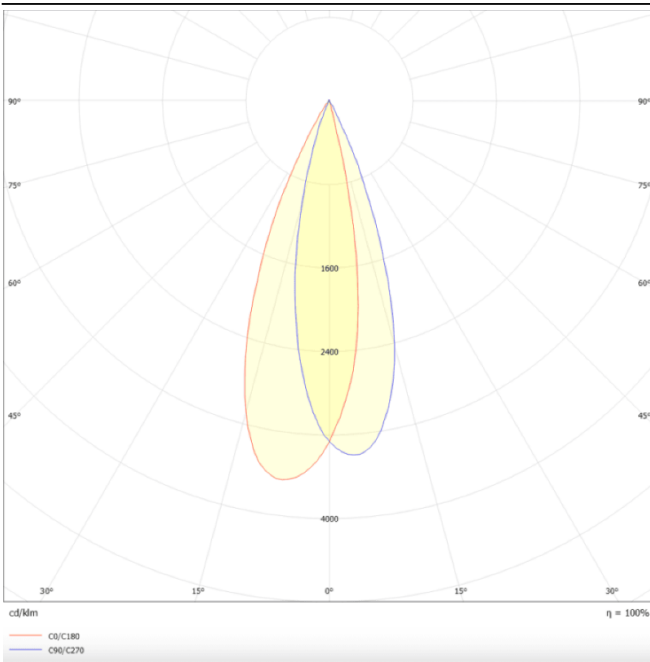

Scheme

Photometry

PRO-DR

Lavov downlight from the family PRO-DR with a power of 7W and an optics 24 degrees . CCT 3000K. With a total lumen output of 518lm and a luminous efficiency of 74lm/W.DALI driver. Made in die cast aluminum and finished in White color.

Item code	86.D025.0323.01
Product type	Indoor
Category	Downlights
Family	PRO-D
Subfamily	PRO-DR
Pictograms	

Product	
Real power (W)	7
Real luminous flux (Lm)	518
Luminous efficiency (Lm/W)	74
Beam angle (°)	24
Life time (h)	50000 h L80B10
IP	20
Electrical class insulation	Clas II
Colour	White
Control gear included	Yes
Control gear	DALI
Flicker Free	Yes
Light source	LED
Type of LED	COB
Colour temperature (K)	3000
Colour consistency (SDCM)	SDCM<3
CRI	90