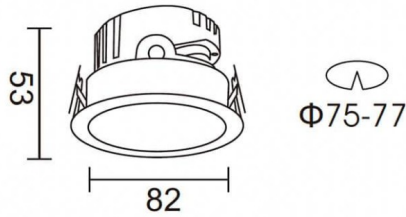

PRO-DR

Lavov downlight from the family PRO-DR with a power of 7W and an optics 24 degrees . CCT 3000K. With a total lumen output of 518lm and a luminous efficiency of 74lm/W.DALI driver. Made in die cast aluminum and finished in White color.

Scheme

Photometry

Item code	86.D025.0323.01
Product type	Indoor
Category	Downlights
Family	PRO-D
Subfamily	PRO-DR
Pictograms	

Product	
Real power (W)	7
Real luminous flux (Lm)	518
Luminous efficiency (Lm/W)	74
Beam angle (º)	24
Life time (h)	50000 h L80B10
IP	20
Electrical class insulation	Clas II
Colour	White
Control gear included	Yes
Control gear	DALI
Flicker Free	Yes
Light source	LED
Type of LED	COB
Colour temperature (K)	3000
Colour consistency (SDCM)	SDCM<3
CRI	90