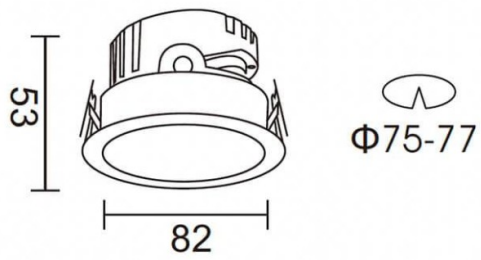

Scheme

Photometry

PRO-DR

Lavov downlight from the family PRO-DR with a power of 7W and an optics 24 degrees . CCT 3000K. With a total lumen output of 518lm and a luminous efficiency of 74lm/W.DALI driver. Made in die cast aluminum and finished in White color.

Item code	86.D025.0323.01
Product type	Indoor
Category	Downlights
Family	PRO-D
Subfamily	PRO-DR
Pictograms	

Product	
Real power (W)	7
Real luminous flux (Lm)	518
Luminous efficiency (Lm/W)	74
Beam angle (°)	24
Life time (h)	50000 h L80B10
IP	20
Electrical class insulation	Clas II
Colour	White
Control gear included	Yes
Control gear	DALI
Flicker Free	Yes
Light source	LED
Type of LED	COB
Colour temperature (K)	3000
Colour consistency (SDCM)	SDCM<3
CRI	90