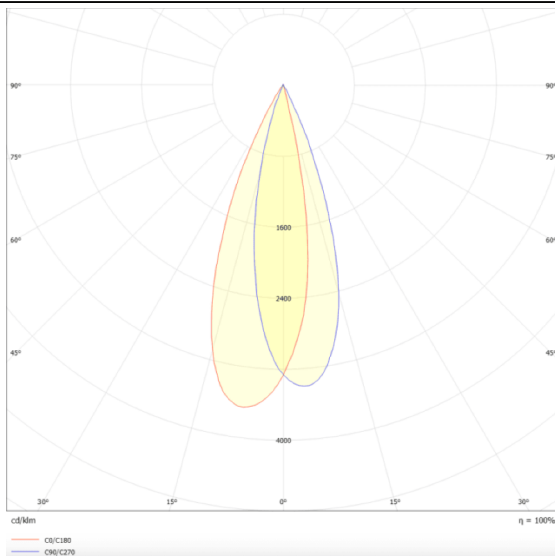

PRO-DR

Lavov downlight from the family PRO-DR with a power of 7W and an optics 24 degrees . CCT 3000K. With a total lumen output of 518lm and a luminous efficiency of 74lm/W.DALI driver. Made in die cast aluminum and finished in White color.

Scheme

Photometry

Item code	86.D025.0323.01
Product type	Indoor
Category	Downlights
Family	PRO-D
Subfamily	PRO-DR
Pictograms	

Product	
Real power (W)	7
Real luminous flux (Lm)	518
Luminous efficiency (Lm/W)	74
Beam angle (º)	24
Life time (h)	50000 h L80B10
IP	20
Electrical class insulation	Clas II
Colour	White
Control gear included	Yes
Control gear	DALI
Flicker Free	Yes
Light source	LED
Type of LED	COB
Colour temperature (K)	3000
Colour consistency (SDCM)	SDCM<3
CRI	90