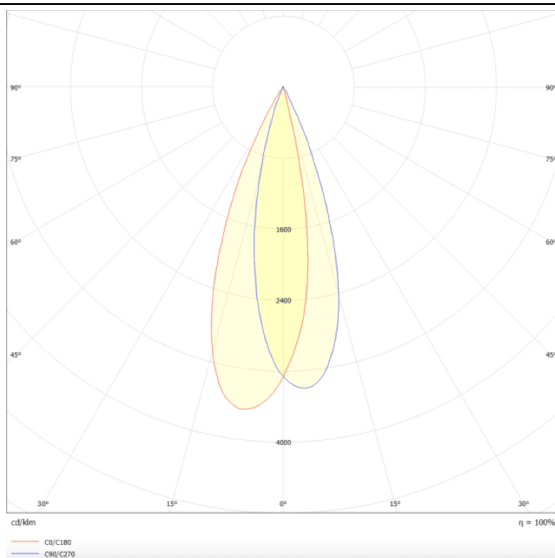

PRO-DR

Lavov downlight from the family PRO-DR with a power of 7W and an optics 24 degrees . CCT 3000K. With a total lumen output of 518lm and a luminous efficiency of 74lm/W.DALI driver. Made in die cast aluminum and finished in White color.

Scheme

Photometry

Item code	86.D025.0323.01
Product type	Indoor
Category	Downlights
Family	PRO-D
Subfamily	PRO-DR
Pictograms	

Product	
Real power (W)	7
Real luminous flux (Lm)	518
Luminous efficiency (Lm/W)	74
Beam angle (°)	24
Life time (h)	50000 h L80B10
IP	20
Electrical class insulation	Clas II
Colour	White
Control gear included	Yes
Control gear	DALI
Flicker Free	Yes
Light source	LED
Type of LED	COB
Colour temperature (K)	3000
Colour consistency (SDCM)	SDCM3
CRI	90