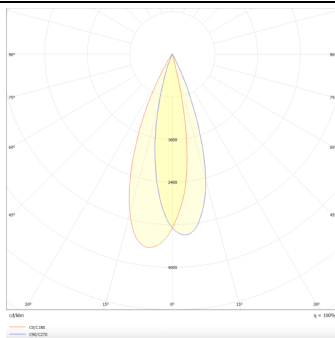

PRO-DR

Lavov downlight from the family PRO-DR with a power of 7W and an optics 24 degrees . CCT 3000K. With a total lumen output of 518lm and a luminous efficiency of 74lm/W.DALI driver. Made in die cast aluminum and finished in Black color.

Item code	86.D025.0323.02
Product type	Indoor
Category	Downlights
Family	PRO-D
Subfamily	PRO-DR
Pictograms	

Scheme

Photometry

Product	
Real power (W)	7
Real luminous flux (Lm)	518
Luminous efficiency (Lm/W)	74
Beam angle (°)	24
Life time (h)	50000 h L80B10
IP	20
Electrical class insulation	Clas II
Colour	Black
Control gear included	Yes
Control gear	DALI
Flicker Free	Yes
Light source	LED
Type of LED	COB
Colour temperature (K)	3000
Colour consistency (SDCM)	SDCM<3
CRI	90