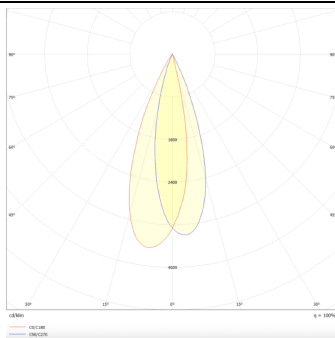

PRO-DR

Lavov downlight from the family PRO-DR with a power of 7W and an optics 24 degrees . CCT 3000K. With a total lumen output of 518lm and a luminous efficiency of 74lm/W.DALI driver. Made in die cast aluminum and finished in Black color.

Product

Real power (W) 7

Real luminous flux (Lm) 518

Luminous efficiency (Lm/W) 74

Beam angle (°) 24

Life time (h) 50000 h L80B10

IP 20

Electrical class insulation Clas II