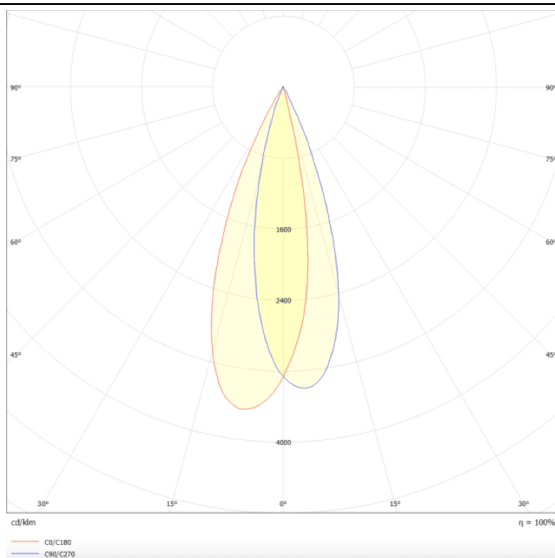

PRO-DR

Lavov downlight from the family PRO-DR with a power of 7W and an optics 24 degrees . CCT 3000K. With a total lumen output of 518lm and a luminous efficiency of 74lm/W.DALI driver. Made in die cast aluminum and finished in Black color.

Scheme

Photometry

| | |
|--------------|-----------------|
| Item code | 86.D025.0323.02 |
| Product type | Indoor |
| Category | Downlights |
| Family | PRO-D |
| Subfamily | PRO-DR |
| Pictograms | |

| | |
|-----------------------------|----------------|
| Product | |
| Real power (W) | 7 |
| Real luminous flux (Lm) | 518 |
| Luminous efficiency (Lm/W) | 74 |
| Beam angle (°) | 24 |
| Life time (h) | 50000 h L80B10 |
| IP | 20 |
| Electrical class insulation | Clas II |
| Colour | Black |
| Control gear included | Yes |
| Control gear | DALI |
| Flicker Free | Yes |
| Light source | LED |
| Type of LED | COB |
| Colour temperature (K) | 3000 |
| Colour consistency (SDCM) | SDCM3 |
| CRI | 90 |