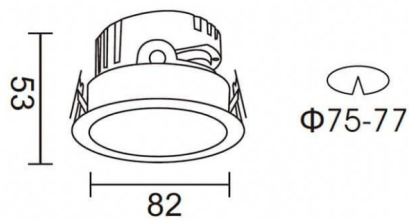

PRO-DR

Lavov downlight from the family PRO-DR with a power of 7W and an optics 24 degrees . CCT 3000K. With a total lumen output of 518lm and a luminous efficiency of 74lm/W.DALI driver. Made in die cast aluminum and finished in Black color.

Scheme

Photometry

Item code	86.D025.0323.02
Product type	Indoor
Category	Downlights
Family	PRO-D
Subfamily	PRO-DR
Pictograms	

Product	
Real power (W)	7
Real luminous flux (Lm)	518
Luminous efficiency (Lm/W)	74
Beam angle (º)	24
Life time (h)	50000 h L80B10
IP	20
Electrical class insulation	Clas II
Colour	Black
Control gear included	Yes
Control gear	DALI
Flicker Free	Yes
Light source	LED
Type of LED	COB
Colour temperature (K)	3000
Colour consistency (SDCM)	SDCM<3
CRI	90