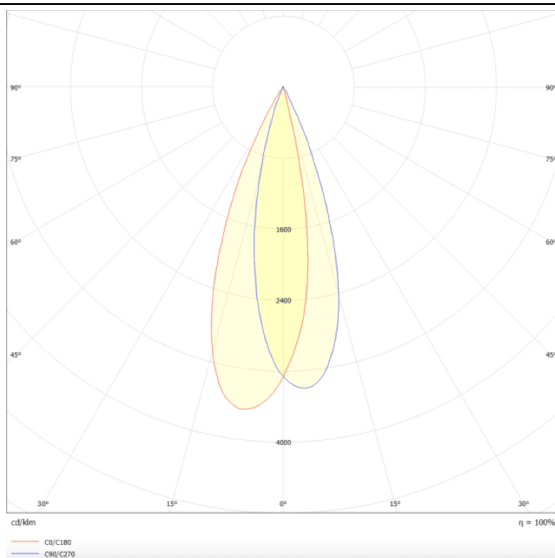

PRO-DR

Lavov downlight from the family PRO-DR with a power of 7W and an optics 24 degrees . CCT 3000K. With a total lumen output of 518lm and a luminous efficiency of 74lm/W.DALI driver. Made in die cast aluminum and finished in Black color.

Scheme

Photometry

Item code	86.D025.0323.02
Product type	Indoor
Category	Downlights
Family	PRO-D
Subfamily	PRO-DR
Pictograms	

Product	
Real power (W)	7
Real luminous flux (Lm)	518
Luminous efficiency (Lm/W)	74
Beam angle (º)	24
Life time (h)	50000 h L80B10
IP	20
Electrical class insulation	Clas II
Colour	Black
Control gear included	Yes
Control gear	DALI
Flicker Free	Yes
Light source	LED
Type of LED	COB
Colour temperature (K)	3000
Colour consistency (SDCM)	SDCM<3
CRI	90