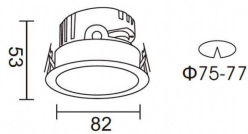

PRO-DR

Lavov downlight from the family PRO-DR with a power of 7W and an optics 24 degrees . CCT 3000K. With a total lumen output of 518lm and a luminous efficiency of 74lm/W.DALI driver. Made in die cast aluminum and finished in Black color.

Item code 86.D025.0323.02

Product type Indoor

Category Downlights

Family PRO-D

Subfamily PRO-DR

Pictograms

Scheme

Photometry

Product

Real power (W) 7

Real luminous flux (Lm) 518

Luminous efficiency (Lm/W) 74

Beam angle (°) 24

Life time (h) 50000 h L80B10

IP 20

Electrical class insulation Clas II

Colour Black

Control gear included Yes

Control gear DALI

Flicker Free Yes

Light source LED

Type of LED COB

Colour temperature (K) 3000

Colour consistency (SDCM) SDCM<3

CRI 90