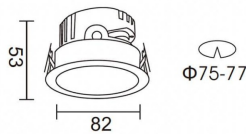

PRO-DR

Lavov downlight from the family PRO-DR with a power of 7W and an optics 24 degrees . CCT 3000K. With a total lumen output of 518lm and a luminous efficiency of 74lm/W.DALI driver. Made in die cast aluminum and finished in Black color.

Item code	86.D025.0323.02
Product type	Indoor
Category	Downlights
Family	PRO-D
Subfamily	PRO-DR
Pictograms	

Scheme

Photometry

Product	
Real power (W)	7
Real luminous flux (Lm)	518
Luminous efficiency (Lm/W)	74
Beam angle (°)	24
Life time (h)	50000 h L80B10
IP	20
Electrical class insulation	Clas II
Colour	Black
Control gear included	Yes
Control gear	DALI
Flicker Free	Yes
Light source	LED
Type of LED	COB
Colour temperature (K)	3000
Colour consistency (SDCM)	SDCM<3
CRI	90