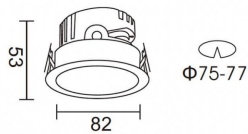

PRO-DR

Lavov downlight from the family PRO-DR with a power of 7W and an optics 24 degrees . CCT 3000K. With a total lumen output of 518lm and a luminous efficiency of 74lm/W.DALI driver. Made in die cast aluminum and finished in Silver color.

Item code	86.D025.0323.03
Product type	Indoor
Category	Downlights
Family	PRO-D
Subfamily	PRO-DR
Pictograms	

Scheme

Photometry

Product	
Real power (W)	7
Real luminous flux (Lm)	518
Luminous efficiency (Lm/W)	74
Beam angle (°)	24
Life time (h)	50000 h L80B10
IP	20
Electrical class insulation	Clas II
Colour	Silver
Control gear included	Yes
Control gear	DALI
Flicker Free	Yes
Light source	LED
Type of LED	COB
Colour temperature (K)	3000
Colour consistency (SDCM)	SDCM<3
CRI	90