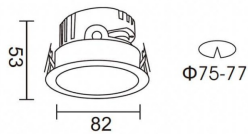

**PRO-DR**

Lavov downlight from the family PRO-DR with a power of 7W and an optics 24 degrees . CCT 3000K. With a total lumen output of 518lm and a luminous efficiency of 74lm/W.DALI driver. Made in die cast aluminum and finished in Silver color.

**Scheme****Photometry**

|                                    |                       |
|------------------------------------|-----------------------|
| <b>Product</b>                     |                       |
| <b>Real power (W)</b>              | <b>7</b>              |
| <b>Real luminous flux (Lm)</b>     | <b>518</b>            |
| <b>Luminous efficiency (Lm/W)</b>  | <b>74</b>             |
| <b>Beam angle (°)</b>              | <b>24</b>             |
| <b>Life time (h)</b>               | <b>50000 h L80B10</b> |
| <b>IP</b>                          | <b>20</b>             |
| <b>Electrical class insulation</b> | <b>Clas II</b>        |
| <b>Colour</b>                      | <b>Silver</b>         |
| <b>Control gear included</b>       | <b>Yes</b>            |
| <b>Control gear</b>                | <b>DALI</b>           |
| <b>Flicker Free</b>                | <b>Yes</b>            |
| <b>Light source</b>                | <b>LED</b>            |
| <b>Type of LED</b>                 | <b>COB</b>            |
| <b>Colour temperature (K)</b>      | <b>3000</b>           |
| <b>Colour consistency (SDCM)</b>   | <b>SDCM&lt;3</b>      |
| <b>CRI</b>                         | <b>90</b>             |