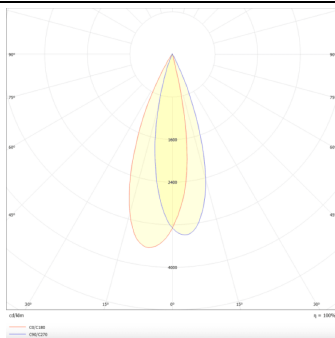

**PRO-DR**

Lavov downlight from the family PRO-DR with a power of 7W and an optics 24 degrees . CCT 3000K. With a total lumen output of 518lm and a luminous efficiency of 74lm/W.DALI driver. Made in die cast aluminum and finished in Silver color.

**Scheme****Photometry**

|                                    |                       |
|------------------------------------|-----------------------|
| <b>Product</b>                     |                       |
| <b>Real power (W)</b>              | <b>7</b>              |
| <b>Real luminous flux (Lm)</b>     | <b>518</b>            |
| <b>Luminous efficiency (Lm/W)</b>  | <b>74</b>             |
| <b>Beam angle (°)</b>              | <b>24</b>             |
| <b>Life time (h)</b>               | <b>50000 h L80B10</b> |
| <b>IP</b>                          | <b>20</b>             |
| <b>Electrical class insulation</b> | <b>Clas II</b>        |
| <b>Colour</b>                      | <b>Silver</b>         |
| <b>Control gear included</b>       | <b>Yes</b>            |
| <b>Control gear</b>                | <b>DALI</b>           |
| <b>Flicker Free</b>                | <b>Yes</b>            |
| <b>Light source</b>                | <b>LED</b>            |
| <b>Type of LED</b>                 | <b>COB</b>            |
| <b>Colour temperature (K)</b>      | <b>3000</b>           |
| <b>Colour consistency (SDCM)</b>   | <b>SDCM&lt;3</b>      |
| <b>CRI</b>                         | <b>90</b>             |