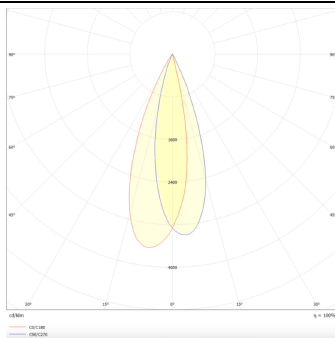

**PRO-DR**

Lavov downlight from the family PRO-DR with a power of 7W and an optics 24 degrees . CCT 3000K. With a total lumen output of 518lm and a luminous efficiency of 74lm/W.DALI driver. Made in die cast aluminum and finished in Silver color.

<b>Product</b>	
<b>Real power (W)</b>	<b>7</b>
<b>Real luminous flux (Lm)</b>	<b>518</b>
<b>Luminous efficiency (Lm/W)</b>	<b>74</b>
<b>Beam angle (°)</b>	<b>24</b>
<b>Life time (h)</b>	<b>50000 h L80B10</b>
<b>IP</b>	<b>20</b>
<b>Electrical class insulation</b>	<b>Clas II</b>
<b>Colour</b>	<b>Silver</b>
<b>Control gear included</b>	<b>Yes</b>
<b>Control gear</b>	<b>DALI</b>
<b>Flicker Free</b>	<b>Yes</b>
<b>Light source</b>	<b>LED</b>
<b>Type of LED</b>	<b>COB</b>
<b>Colour temperature (K)</b>	<b>3000</b>
<b>Colour consistency (SDCM)</b>	<b>SDCM&lt;3</b>
<b>CRI</b>	<b>90</b>