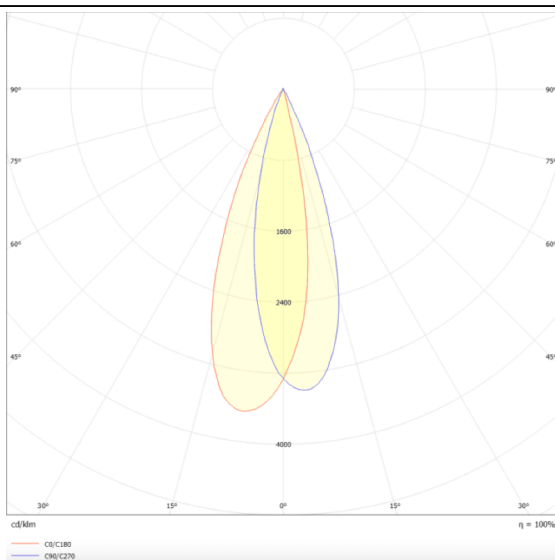

PRO-DR

Lavov downlight from the family PRO-DR with a power of 7W and an optics 24 degrees . CCT 3000K. With a total lumen output of 518lm and a luminous efficiency of 74lm/W.DALI driver. Made in die cast aluminum and finished in Silver color.

Scheme

Photometry

Item code	86.D025.0323.03
Product type	Indoor
Category	Downlights
Family	PRO-D
Subfamily	PRO-DR
Pictograms	

Product	
Real power (W)	7
Real luminous flux (Lm)	518
Luminous efficiency (Lm/W)	74
Beam angle (º)	24
Life time (h)	50000 h L80B10
IP	20
Electrical class insulation	Clas II
Colour	Silver
Control gear included	Yes
Control gear	DALI
Flicker Free	Yes
Light source	LED
Type of LED	COB
Colour temperature (K)	3000
Colour consistency (SDCM)	SDCM<3
CRI	90