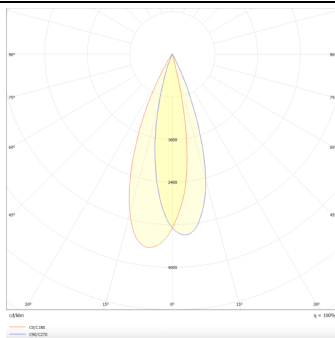

PRO-DR

Lavov downlight from the family PRO-DR with a power of 7W and an optics 24 degrees . CCT 3000K. With a total lumen output of 518lm and a luminous efficiency of 74lm/W.DALI driver. Made in die cast aluminum and finished in Silver color.

Item code	86.D025.0323.03
Product type	Indoor
Category	Downlights
Family	PRO-D
Subfamily	PRO-DR
Pictograms	

Scheme

Photometry

Product	
Real power (W)	7
Real luminous flux (Lm)	518
Luminous efficiency (Lm/W)	74
Beam angle (°)	24
Life time (h)	50000 h L80B10
IP	20
Electrical class insulation	Clas II
Colour	Silver
Control gear included	Yes
Control gear	DALI
Flicker Free	Yes
Light source	LED
Type of LED	COB
Colour temperature (K)	3000
Colour consistency (SDCM)	SDCM<3
CRI	90