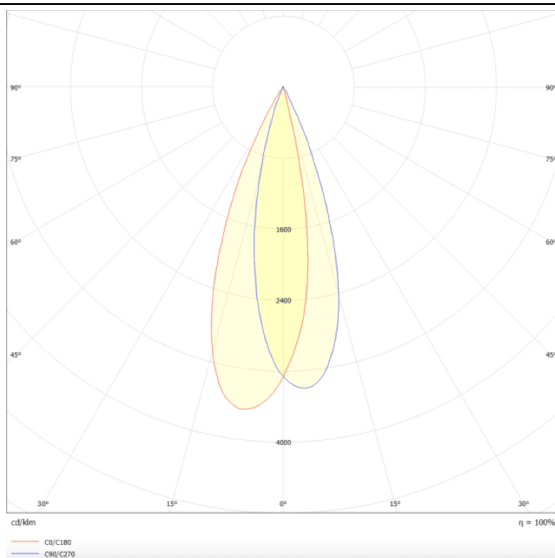

PRO-DR

Lavov downlight from the family PRO-DR with a power of 7W and an optics 24 degrees . CCT 3000K. With a total lumen output of 518lm and a luminous efficiency of 74lm/W.DALI driver. Made in die cast aluminum and finished in Silver color.

Scheme

Photometry

Item code	86.D025.0323.03
Product type	Indoor
Category	Downlights
Family	PRO-D
Subfamily	PRO-DR
Pictograms	

Product	
Real power (W)	7
Real luminous flux (Lm)	518
Luminous efficiency (Lm/W)	74
Beam angle (°)	24
Life time (h)	50000 h L80B10
IP	20
Electrical class insulation	Clas II
Colour	Silver
Control gear included	Yes
Control gear	DALI
Flicker Free	Yes
Light source	LED
Type of LED	COB
Colour temperature (K)	3000
Colour consistency (SDCM)	SDCM3
CRI	90