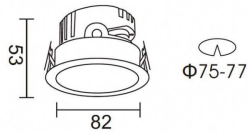

PRO-DR

Lavov downlight from the family PRO-DR with a power of 7W and an optics 36 degrees . CCT 3000K. With a total lumen output of 518lm and a luminous efficiency of 74lm/W.ON/OFF driver. Made in die cast aluminum and finished in White color.

| | |
|---------------------|---|
| Item code | 86.D025.0331.01 |
| Product type | Indoor |
| Category | Downlights |
| Family | PRO-D |
| Subfamily | PRO-DR |
| Pictograms |  |

Scheme

| | |
|------------------------------------|-----------------------|
| Product | |
| Real power (W) | 7 |
| Real luminous flux (Lm) | 518 |
| Luminous efficiency (Lm/W) | 74 |
| Beam angle (°) | 36 |
| Life time (h) | 50000 h L80B10 |
| IP | 20 |
| Electrical class insulation | Clas II |
| Colour | White |
| Control gear included | Yes |
| Control gear | ON/OFF |
| Flicker Free | Yes |
| Light source | LED |
| Type of LED | COB |
| Colour temperature (K) | 3000 |
| Colour consistency (SDCM) | SDCM<3 |
| CRI | 90 |