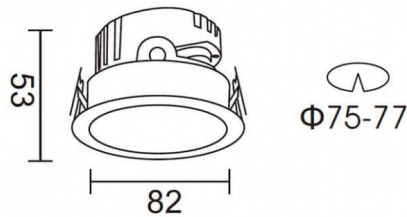

PRO-DR

Lavov downlight from the family PRO-DR with a power of 7W and an optics 36 degrees . CCT 3000K. With a total lumen output of 518lm and a luminous efficiency of 74lm/W.ON/OFF driver. Made in die cast aluminum and finished in White color.

Scheme

Item code	86.D025.0331.01
Product type	Indoor
Category	Downlights
Family	PRO-D
Subfamily	PRO-DR
Pictograms	

Product	
Real power (W)	7
Real luminous flux (Lm)	518
Luminous efficiency (Lm/W)	74
Beam angle (°)	36
Life time (h)	50000 h L80B10
IP	20
Electrical class insulation	Clas II
Colour	White
Control gear included	Yes
Control gear	ON/OFF
Flicker Free	Yes
Light source	LED
Type of LED	COB
Colour temperature (K)	3000
Colour consistency (SDCM)	SDCM3
CRI	90