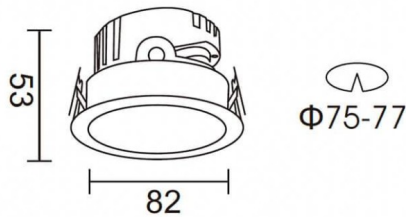

**PRO-DR**

Lavov downlight from the family PRO-DR with a power of 7W and an optics 36 degrees . CCT 3000K. With a total lumen output of 518lm and a luminous efficiency of 74lm/W.ON/OFF driver. Made in die cast aluminum and finished in White color.

Scheme

Item code	86.D025.0331.01
Product type	Indoor
Category	Downlights
Family	PRO-D
Subfamily	PRO-DR
Pictograms	

Product	
Real power (W)	7
Real luminous flux (Lm)	518
Luminous efficiency (Lm/W)	74
Beam angle (&ordm;)	36
Life time (h)	50000 h L80B10
IP	20
Electrical class insulation	Clas II
Colour	White
Control gear included	Yes
Control gear	ON/OFF
Flicker Free	Yes
Light source	LED
Type of LED	COB
Colour temperature (K)	3000
Colour consistency (SDCM)	SDCM<3
CRI	90