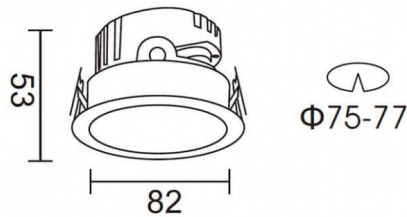

Scheme

Item code	86.D025.0331.02
Product type	Indoor
Category	Downlights
Family	PRO-D
Subfamily	PRO-DR
Pictograms	

Product	
Real power (W)	7
Real luminous flux (Lm)	518
Luminous efficiency (Lm/W)	74
Beam angle (&ordm;)	36
Life time (h)	50000 h L80B10
IP	20
Electrical class insulation	Clas II
Colour	Black
Control gear included	Yes
Control gear	ON/OFF
Flicker Free	Yes
Light source	LED
Type of LED	COB
Colour temperature (K)	3000
Colour consistency (SDCM)	SDCM<3
CRI	90