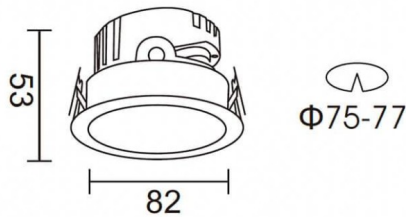

Scheme

Item code	86.D025.0331.02
Product type	Indoor
Category	Downlights
Family	PRO-D
Subfamily	PRO-DR
Pictograms	

Product	
Real power (W)	7
Real luminous flux (Lm)	518
Luminous efficiency (Lm/W)	74
Beam angle (°)	36
Life time (h)	50000 h L80B10
IP	20
Electrical class insulation	Clas II
Colour	Black
Control gear included	Yes
Control gear	ON/OFF
Flicker Free	Yes
Light source	LED
Type of LED	COB
Colour temperature (K)	3000
Colour consistency (SDCM)	SDCM3
CRI	90