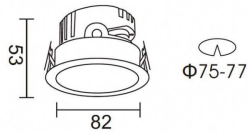

PRO-DR

Lavov downlight from the family PRO-DR with a power of 7W and an optics 36 degrees . CCT 3000K. With a total lumen output of 518lm and a luminous efficiency of 74lm/W.ON/OFF driver. Made in die cast aluminum and finished in Black color.

Item code	86.D025.0331.02
Product type	Indoor
Category	Downlights
Family	PRO-D
Subfamily	PRO-DR
Pictograms	

Scheme

Product	
Real power (W)	7
Real luminous flux (Lm)	518
Luminous efficiency (Lm/W)	74
Beam angle (°)	36
Life time (h)	50000 h L80B10
IP	20
Electrical class insulation	Clas II
Colour	Black
Control gear included	Yes
Control gear	ON/OFF
Flicker Free	Yes
Light source	LED
Type of LED	COB
Colour temperature (K)	3000
Colour consistency (SDCM)	SDCM<3
CRI	90