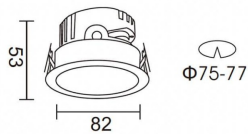

PRO-DR

Lavov downlight from the family PRO-DR with a power of 7W and an optics 36 degrees . CCT 3000K. With a total lumen output of 518lm and a luminous efficiency of 74lm/W.ON/OFF driver. Made in die cast aluminum and finished in Silver color.

Item code	86.D025.0331.03
Product type	Indoor
Category	Downlights
Family	PRO-D
Subfamily	PRO-DR
Pictograms	

Scheme

Product	
Real power (W)	7
Real luminous flux (Lm)	518
Luminous efficiency (Lm/W)	74
Beam angle (°)	36
Life time (h)	50000 h L80B10
IP	20
Electrical class insulation	Clas II
Colour	Silver
Control gear included	Yes
Control gear	ON/OFF
Flicker Free	Yes
Light source	LED
Type of LED	COB
Colour temperature (K)	3000
Colour consistency (SDCM)	SDCM<3
CRI	90