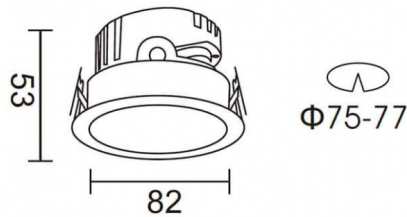

PRO-DR

Lavov downlight from the family PRO-DR with a power of 7W and an optics 36 degrees . CCT 3000K. With a total lumen output of 518lm and a luminous efficiency of 74lm/W.ON/OFF driver. Made in die cast aluminum and finished in Silver color.

Item code	86.D025.0331.03
Product type	Indoor
Category	Downlights
Family	PRO-D
Subfamily	PRO-DR

Pictograms

Scheme

Product	
Real power (W)	7
Real luminous flux (Lm)	518
Luminous efficiency (Lm/W)	74
Beam angle (°)	36
Life time (h)	50000 h L80B10
IP	20
Electrical class insulation	Clas II
Colour	Silver
Control gear included	Yes
Control gear	ON/OFF
Flicker Free	Yes
Light source	LED
Type of LED	COB
Colour temperature (K)	3000
Colour consistency (SDCM)	SDCM3
CRI	90