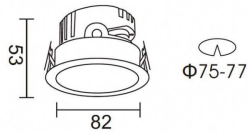

PRO-DR

Lavov downlight from the family PRO-DR with a power of 7W and an optics 36 degrees . CCT 3000K. With a total lumen output of 518lm and a luminous efficiency of 74lm/W.ON/OFF driver. Made in die cast aluminum and finished in Silver color.

Item code	86.D025.0331.03
Product type	Indoor
Category	Downlights
Family	PRO-D
Subfamily	PRO-DR
Pictograms	

Scheme

Product	
Real power (W)	7
Real luminous flux (Lm)	518
Luminous efficiency (Lm/W)	74
Beam angle (°)	36
Life time (h)	50000 h L80B10
IP	20
Electrical class insulation	Clas II
Colour	Silver
Control gear included	Yes
Control gear	ON/OFF
Flicker Free	Yes
Light source	LED
Type of LED	COB
Colour temperature (K)	3000
Colour consistency (SDCM)	SDCM<3
CRI	90