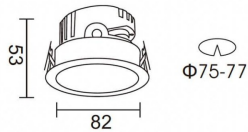

PRO-DR

Lavov downlight from the family PRO-DR with a power of 7W and an optics 36 degrees . CCT 3000K. With a total lumen output of 518lm and a luminous efficiency of 74lm/W.ON/OFF driver. Made in die cast aluminum and finished in Silver color.

Item code	86.D025.0331.03
Product type	Indoor
Category	Downlights
Family	PRO-D
Subfamily	PRO-DR
Pictograms	

Scheme

Product	
Real power (W)	7
Real luminous flux (Lm)	518
Luminous efficiency (Lm/W)	74
Beam angle (°)	36
Life time (h)	50000 h L80B10
IP	20
Electrical class insulation	Clas II
Colour	Silver
Control gear included	Yes
Control gear	ON/OFF
Flicker Free	Yes
Light source	LED
Type of LED	COB
Colour temperature (K)	3000
Colour consistency (SDCM)	SDCM<3
CRI	90