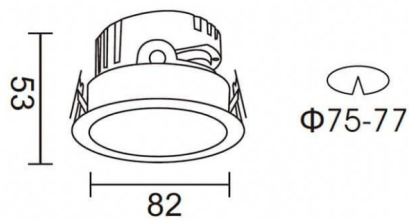

PRO-DR

Lavov downlight from the family PRO-DR with a power of 7W and an optics 36 degrees . CCT 3000K. With a total lumen output of 518lm and a luminous efficiency of 74lm/W.ON/OFF driver. Made in die cast aluminum and finished in Silver color.

Scheme

Item code	86.D025.0331.03
Product type	Indoor
Category	Downlights
Family	PRO-D
Subfamily	PRO-DR
Pictograms	

Product	
Real power (W)	7
Real luminous flux (Lm)	518
Luminous efficiency (Lm/W)	74
Beam angle (º)	36
Life time (h)	50000 h L80B10
IP	20
Electrical class insulation	Clas II
Colour	Silver
Control gear included	Yes
Control gear	ON/OFF
Flicker Free	Yes
Light source	LED
Type of LED	COB
Colour temperature (K)	3000
Colour consistency (SDCM)	SDCM<3
CRI	90