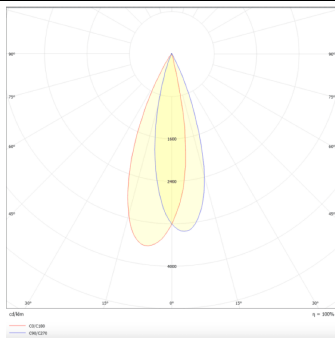

PRO-DR

Lavov downlight from the family PRO-DR with a power of 7W and an optics 36 degrees . CCT 3000K. With a total lumen output of 518lm and a luminous efficiency of 74lm/W.DALI driver. Made in die cast aluminum and finished in White color.

Item code	86.D025.0333.01
Product type	Indoor
Category	Downlights
Family	PRO-D
Subfamily	PRO-DR
Pictograms	

Scheme

Photometry

Product	
Real power (W)	7
Real luminous flux (Lm)	518
Luminous efficiency (Lm/W)	74
Beam angle (°)	36
Life time (h)	50000 h L80B10
IP	20
Electrical class insulation	Clas II
Colour	White
Control gear included	Yes
Control gear	DALI
Flicker Free	Yes
Light source	LED
Type of LED	COB
Colour temperature (K)	3000
Colour consistency (SDCM)	SDCM<3
CRI	90