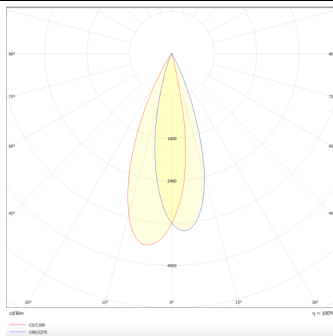

### PRO-DR

Lavov downlight from the family PRO-DR with a power of 7W and an optics 36 degrees . CCT 3000K. With a total lumen output of 518lm and a luminous efficiency of 74lm/W.DALI driver. Made in die cast aluminum and finished in White color.

### Photometry

<b>Product</b>	
<b>Real power (W)</b>	<b>7</b>
<b>Real luminous flux (Lm)</b>	<b>518</b>
<b>Luminous efficiency (Lm/W)</b>	<b>74</b>
<b>Beam angle (°)</b>	<b>36</b>
<b>Life time (h)</b>	<b>50000 h L80B10</b>
<b>IP</b>	<b>20</b>
<b>Electrical class insulation</b>	<b>Clas II</b>
<b>Colour</b>	<b>White</b>
<b>Control gear included</b>	<b>Yes</b>
<b>Control gear</b>	<b>DALI</b>
<b>Flicker Free</b>	<b>Yes</b>
<b>Light source</b>	<b>LED</b>
<b>Type of LED</b>	<b>COB</b>
<b>Colour temperature (K)</b>	<b>3000</b>
<b>Colour consistency (SDCM)</b>	<b>SDCM&lt;3</b>
<b>CRI</b>	<b>90</b>