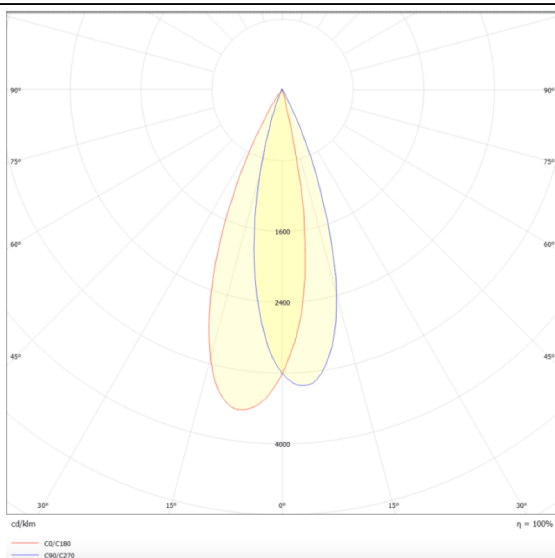

Photometry

Item code	86.D025.0333.01
Product type	Indoor
Category	Downlights
Family	PRO-D
Subfamily	PRO-DR
Pictograms	

Product	
Real power (W)	7
Real luminous flux (Lm)	518
Luminous efficiency (Lm/W)	74
Beam angle (&ordm;)	36
Life time (h)	50000 h L80B10
IP	20
Electrical class insulation	Clas II
Colour	White
Control gear included	Yes
Control gear	DALI
Flicker Free	Yes
Light source	LED
Type of LED	COB
Colour temperature (K)	3000
Colour consistency (SDCM)	SDCM<3
CRI	90