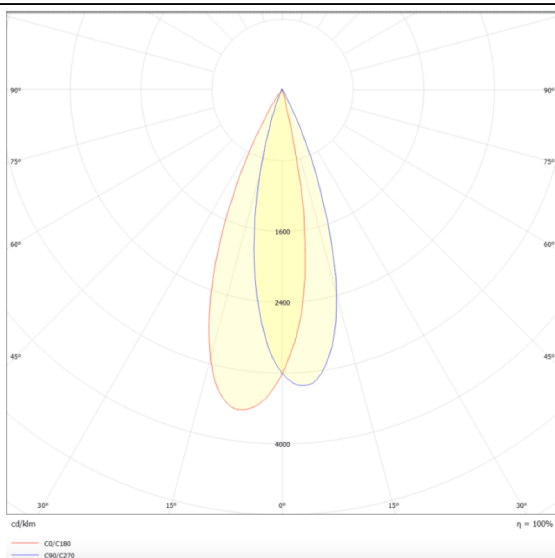

### PRO-DR

Lavov downlight from the family PRO-DR with a power of 7W and an optics 36 degrees . CCT 3000K. With a total lumen output of 518lm and a luminous efficiency of 74lm/W.DALI driver. Made in die cast aluminum and finished in White color.

### Scheme

### Photometry

Item code	86.D025.0333.01
Product type	Indoor
Category	Downlights
Family	PRO-D
Subfamily	PRO-DR
Pictograms	

Product	
Real power (W)	7
Real luminous flux (Lm)	518
Luminous efficiency (Lm/W)	74
Beam angle (&ordm;)	36
Life time (h)	50000 h L80B10
IP	20
Electrical class insulation	Clas II
Colour	White
Control gear included	Yes
Control gear	DALI
Flicker Free	Yes
Light source	LED
Type of LED	COB
Colour temperature (K)	3000
Colour consistency (SDCM)	SDCM<3
CRI	90