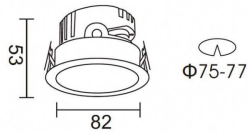

PRO-DR

Lavov downlight from the family PRO-DR with a power of 7W and an optics 36 degrees . CCT 3000K. With a total lumen output of 518lm and a luminous efficiency of 74lm/W.DALI driver. Made in die cast aluminum and finished in White color.

Item code	86.D025.0333.01
Product type	Indoor
Category	Downlights
Family	PRO-D
Subfamily	PRO-DR
Pictograms	

Scheme

Photometry

Product	
Real power (W)	7
Real luminous flux (Lm)	518
Luminous efficiency (Lm/W)	74
Beam angle (°)	36
Life time (h)	50000 h L80B10
IP	20
Electrical class insulation	Clas II
Colour	White
Control gear included	Yes
Control gear	DALI
Flicker Free	Yes
Light source	LED
Type of LED	COB
Colour temperature (K)	3000
Colour consistency (SDCM)	SDCM<3
CRI	90