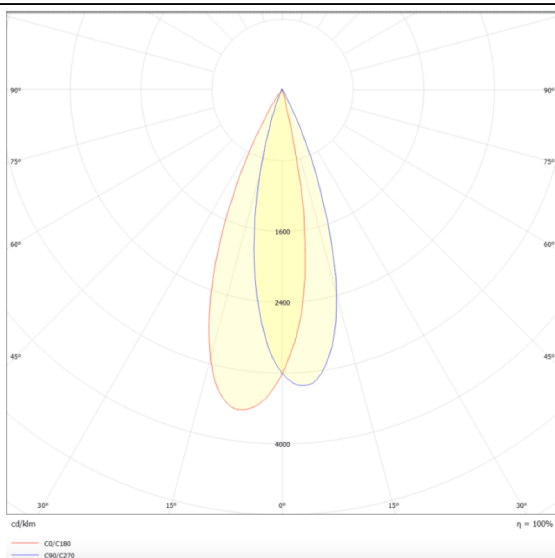

PRO-DR

Lavov downlight from the family PRO-DR with a power of 7W and an optics 36 degrees . CCT 3000K. With a total lumen output of 518lm and a luminous efficiency of 74lm/W.DALI driver. Made in die cast aluminum and finished in Black color.

Scheme

Photometry

Item code	86.D025.0333.02
Product type	Indoor
Category	Downlights
Family	PRO-D
Subfamily	PRO-DR
Pictograms	

Product	
Real power (W)	7
Real luminous flux (Lm)	518
Luminous efficiency (Lm/W)	74
Beam angle (º)	36
Life time (h)	50000 h L80B10
IP	20
Electrical class insulation	Clas II
Colour	Black
Control gear included	Yes
Control gear	DALI
Flicker Free	Yes
Light source	LED
Type of LED	COB
Colour temperature (K)	3000
Colour consistency (SDCM)	SDCM<3
CRI	90