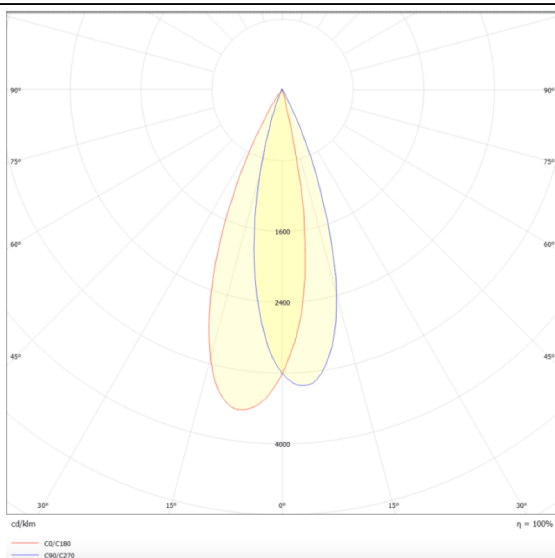

PRO-DR

Lavov downlight from the family PRO-DR with a power of 7W and an optics 36 degrees . CCT 3000K. With a total lumen output of 518lm and a luminous efficiency of 74lm/W.DALI driver. Made in die cast aluminum and finished in Black color.

Scheme

Photometry

Item code	86.D025.0333.02
Product type	Indoor
Category	Downlights
Family	PRO-D
Subfamily	PRO-DR
Pictograms	

Product	
Real power (W)	7
Real luminous flux (Lm)	518
Luminous efficiency (Lm/W)	74
Beam angle (°)	36
Life time (h)	50000 h L80B10
IP	20
Electrical class insulation	Clas II
Colour	Black
Control gear included	Yes
Control gear	DALI
Flicker Free	Yes
Light source	LED
Type of LED	COB
Colour temperature (K)	3000
Colour consistency (SDCM)	SDCM3
CRI	90