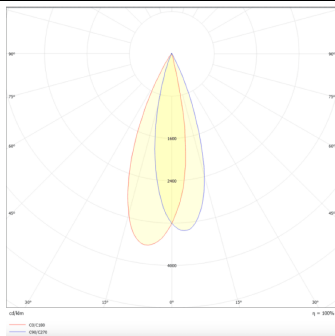

**PRO-DR**

Lavov downlight from the family PRO-DR with a power of 7W and an optics 36 degrees . CCT 3000K. With a total lumen output of 518lm and a luminous efficiency of 74lm/W.DALI driver. Made in die cast aluminum and finished in Black color.

Item code	86.D025.0333.02
Product type	Indoor
Category	Downlights
Family	PRO-D
Subfamily	PRO-DR
Pictograms	

Scheme**Photometry**

Product	
Real power (W)	7
Real luminous flux (Lm)	518
Luminous efficiency (Lm/W)	74
Beam angle (°)	36
Life time (h)	50000 h L80B10
IP	20
Electrical class insulation	Clas II
Colour	Black
Control gear included	Yes
Control gear	DALI
Flicker Free	Yes
Light source	LED
Type of LED	COB
Colour temperature (K)	3000
Colour consistency (SDCM)	SDCM<3
CRI	90