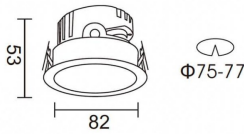

**PRO-DR**

Lavov downlight from the family PRO-DR with a power of 7W and an optics 36 degrees . CCT 3000K. With a total lumen output of 518lm and a luminous efficiency of 74lm/W.DALI driver. Made in die cast aluminum and finished in Black color.

<b>Item code</b>	<b>86.D025.0333.02</b>
<b>Product type</b>	<b>Indoor</b>
<b>Category</b>	<b>Downlights</b>
<b>Family</b>	<b>PRO-D</b>
<b>Subfamily</b>	<b>PRO-DR</b>
<b>Pictograms</b>	

**Scheme**

<b>Product</b>	
<b>Real power (W)</b>	<b>7</b>
<b>Real luminous flux (Lm)</b>	<b>518</b>
<b>Luminous efficiency (Lm/W)</b>	<b>74</b>
<b>Beam angle (°)</b>	<b>36</b>
<b>Life time (h)</b>	<b>50000 h L80B10</b>
<b>IP</b>	<b>20</b>
<b>Electrical class insulation</b>	<b>Clas II</b>
<b>Colour</b>	<b>Black</b>
<b>Control gear included</b>	<b>Yes</b>
<b>Control gear</b>	<b>DALI</b>
<b>Flicker Free</b>	<b>Yes</b>
<b>Light source</b>	<b>LED</b>
<b>Type of LED</b>	<b>COB</b>
<b>Colour temperature (K)</b>	<b>3000</b>
<b>Colour consistency (SDCM)</b>	<b>SDCM&lt;3</b>
<b>CRI</b>	<b>90</b>

**Photometry**