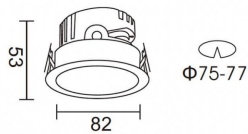

**PRO-DR**

Lavov downlight from the family PRO-DR with a power of 7W and an optics 36 degrees . CCT 3000K. With a total lumen output of 518lm and a luminous efficiency of 74lm/W.DALI driver. Made in die cast aluminum and finished in Black color.

Item code	86.D025.0333.02
Product type	Indoor
Category	Downlights
Family	PRO-D
Subfamily	PRO-DR
Pictograms	

Scheme**Photometry**

Product	
Real power (W)	7
Real luminous flux (Lm)	518
Luminous efficiency (Lm/W)	74
Beam angle (°)	36
Life time (h)	50000 h L80B10
IP	20
Electrical class insulation	Clas II
Colour	Black
Control gear included	Yes
Control gear	DALI
Flicker Free	Yes
Light source	LED
Type of LED	COB
Colour temperature (K)	3000
Colour consistency (SDCM)	SDCM<3
CRI	90