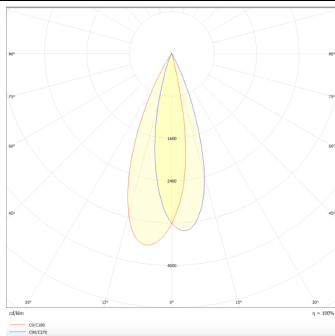

PRO-DR

Lavov downlight from the family PRO-DR with a power of 7W and an optics 36 degrees . CCT 3000K. With a total lumen output of 518lm and a luminous efficiency of 74lm/W.DALI driver. Made in die cast aluminum and finished in Silver color.

Item code	86.D025.0333.03
Product type	Indoor
Category	Downlights
Family	PRO-D
Subfamily	PRO-DR
Pictograms	

Scheme

Photometry

Product	
Real power (W)	7
Real luminous flux (Lm)	518
Luminous efficiency (Lm/W)	74
Beam angle (°)	36
Life time (h)	50000 h L80B10
IP	20
Electrical class insulation	Clas II
Colour	Silver
Control gear included	Yes
Control gear	DALI
Flicker Free	Yes
Light source	LED
Type of LED	COB
Colour temperature (K)	3000
Colour consistency (SDCM)	SDCM<3
CRI	90