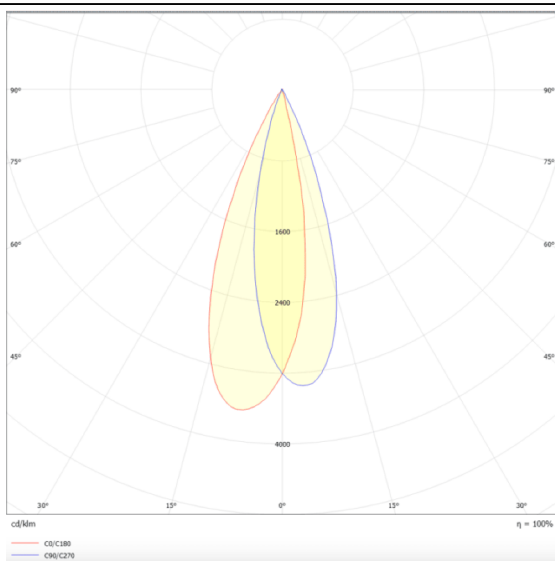

PRO-DR

Lavov downlight from the family PRO-DR with a power of 7W and an optics 36 degrees . CCT 3000K. With a total lumen output of 518lm and a luminous efficiency of 74lm/W.DALI driver. Made in die cast aluminum and finished in Silver color.

Scheme

Photometry

Item code	86.D025.0333.03
Product type	Indoor
Category	Downlights
Family	PRO-D
Subfamily	PRO-DR
Pictograms	

Product	
Real power (W)	7
Real luminous flux (Lm)	518
Luminous efficiency (Lm/W)	74
Beam angle (º)	36
Life time (h)	50000 h L80B10
IP	20
Electrical class insulation	Clas II
Colour	Silver
Control gear included	Yes
Control gear	DALI
Flicker Free	Yes
Light source	LED
Type of LED	COB
Colour temperature (K)	3000
Colour consistency (SDCM)	SDCM<3
CRI	90