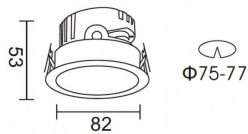

PRO-DR

Lavov downlight from the family PRO-DR with a power of 7W and an optics 36 degrees . CCT 3000K. With a total lumen output of 518lm and a luminous efficiency of 74lm/W.DALI driver. Made in die cast aluminum and finished in Silver color.

Item code	86.D025.0333.03
Product type	Indoor
Category	Downlights
Family	PRO-D
Subfamily	PRO-DR
Pictograms	

Scheme

Photometry

Product	
Real power (W)	7
Real luminous flux (Lm)	518
Luminous efficiency (Lm/W)	74
Beam angle (°)	36
Life time (h)	50000 h L80B10
IP	20
Electrical class insulation	Clas II
Colour	Silver
Control gear included	Yes
Control gear	DALI
Flicker Free	Yes
Light source	LED
Type of LED	COB
Colour temperature (K)	3000
Colour consistency (SDCM)	SDCM<3
CRI	90