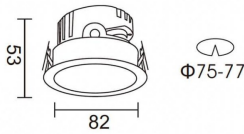

PRO-DR

Lavov downlight from the family PRO-DR with a power of 7W and an optics 36 degrees . CCT 3000K. With a total lumen output of 518lm and a luminous efficiency of 74lm/W.DALI driver. Made in die cast aluminum and finished in Silver color.

Item code	86.D025.0333.03
Product type	Indoor
Category	Downlights
Family	PRO-D
Subfamily	PRO-DR

Pictograms	
-------------------	--

Scheme

Photometry

Product	
Real power (W)	7
Real luminous flux (Lm)	518
Luminous efficiency (Lm/W)	74
Beam angle (°)	36
Life time (h)	50000 h L80B10
IP	20
Electrical class insulation	Clas II
Colour	Silver
Control gear included	Yes
Control gear	DALI
Flicker Free	Yes
Light source	LED
Type of LED	COB
Colour temperature (K)	3000
Colour consistency (SDCM)	SDCM<3
CRI	90