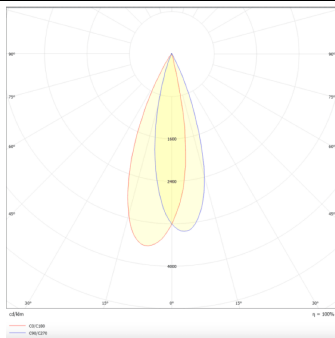

PRO-DR

Lavov downlight from the family PRO-DR with a power of 7W and an optics 36 degrees . CCT 3000K. With a total lumen output of 518lm and a luminous efficiency of 74lm/W.DALI driver. Made in die cast aluminum and finished in Silver color.

Item code	86.D025.0333.03
Product type	Indoor
Category	Downlights
Family	PRO-D
Subfamily	PRO-DR

Pictograms	
-------------------	--

Scheme

Photometry

Product	
Real power (W)	7
Real luminous flux (Lm)	518
Luminous efficiency (Lm/W)	74
Beam angle (°)	36
Life time (h)	50000 h L80B10
IP	20
Electrical class insulation	Clas II
Colour	Silver
Control gear included	Yes
Control gear	DALI
Flicker Free	Yes
Light source	LED
Type of LED	COB
Colour temperature (K)	3000
Colour consistency (SDCM)	SDCM<3
CRI	90