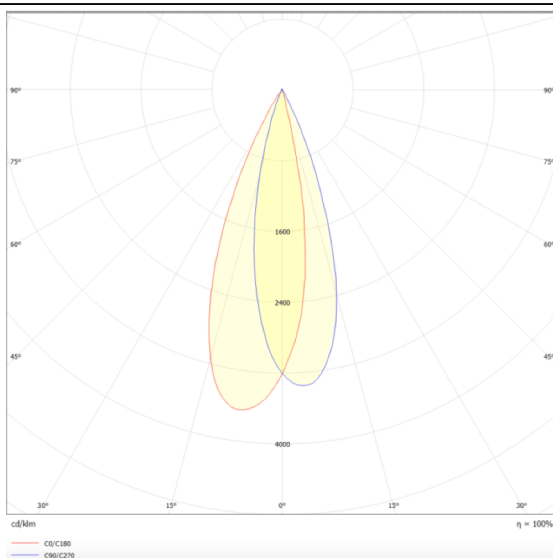

PRO-DR

Lavov downlight from the family PRO-DR with a power of 7W and an optics 36 degrees . CCT 3000K. With a total lumen output of 518lm and a luminous efficiency of 74lm/W.DALI driver. Made in die cast aluminum and finished in Silver color.

Scheme

Photometry

Item code	86.D025.0333.03
Product type	Indoor
Category	Downlights
Family	PRO-D
Subfamily	PRO-DR
Pictograms	

Product	
Real power (W)	7
Real luminous flux (Lm)	518
Luminous efficiency (Lm/W)	74
Beam angle (°)	36
Life time (h)	50000 h L80B10
IP	20
Electrical class insulation	Clas II
Colour	Silver
Control gear included	Yes
Control gear	DALI
Flicker Free	Yes
Light source	LED
Type of LED	COB
Colour temperature (K)	3000
Colour consistency (SDCM)	SDCM3
CRI	90