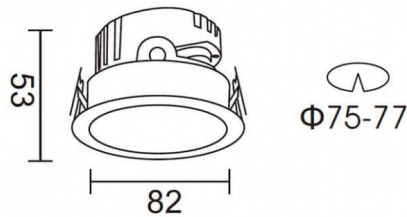

PRO-DR

Lavov downlight from the family PRO-DR with a power of 7W and an optics 12 degrees . CCT 4000K. With a total lumen output of 518lm and a luminous efficiency of 74lm/W.ON/OFF driver. Made in die cast aluminum and finished in White color.

Scheme

Item code	86.D025.0411.01
Product type	Indoor
Category	Downlights
Family	PRO-D
Subfamily	PRO-DR
Pictograms	

Product	
Real power (W)	7
Real luminous flux (Lm)	518
Luminous efficiency (Lm/W)	74
Beam angle (º)	12
Life time (h)	50000 h L80B10
IP	20
Electrical class insulation	Clas II
Colour	White
Control gear included	Yes
Control gear	ON/OFF
Flicker Free	Yes
Light source	LED
Type of LED	COB
Colour temperature (K)	4000
Colour consistency (SDCM)	SDCM<3
CRI	90