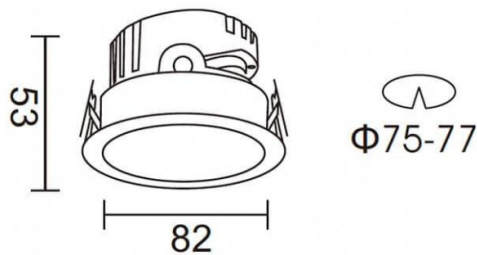

PRO-DR

Lavov downlight from the family PRO-DR with a power of 7W and an optics 12 degrees . CCT 4000K. With a total lumen output of 518lm and a luminous efficiency of 74lm/W.ON/OFF driver. Made in die cast aluminum and finished in White color.

Item code	86.D025.0411.01
Product type	Indoor
Category	Downlights
Family	PRO-D
Subfamily	PRO-DR
Pictograms	

Scheme

Product	
Real power (W)	7
Real luminous flux (Lm)	518
Luminous efficiency (Lm/W)	74
Beam angle (°)	12
Life time (h)	50000 h L80B10
IP	20
Electrical class insulation	Clas II
Colour	White
Control gear included	Yes
Control gear	ON/OFF
Flicker Free	Yes
Light source	LED
Type of LED	COB
Colour temperature (K)	4000
Colour consistency (SDCM)	SDCM<3
CRI	90