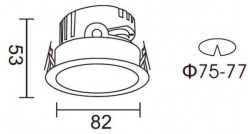

PRO-DR

Lavov downlight from the family PRO-DR with a power of 7W and an optics 12 degrees . CCT 4000K. With a total lumen output of 518lm and a luminous efficiency of 74lm/W.ON/OFF driver. Made in die cast aluminum and finished in White color.

Item code	86.D025.0411.01
Product type	Indoor
Category	Downlights
Family	PRO-D
Subfamily	PRO-DR
Pictograms	

Scheme

Product	
Real power (W)	7
Real luminous flux (Lm)	518
Luminous efficiency (Lm/W)	74
Beam angle (°)	12
Life time (h)	50000 h L80B10
IP	20
Electrical class insulation	Clas II
Colour	White
Control gear included	Yes
Control gear	ON/OFF
Flicker Free	Yes
Light source	LED
Type of LED	COB
Colour temperature (K)	4000
Colour consistency (SDCM)	SDCM<3
CRI	90