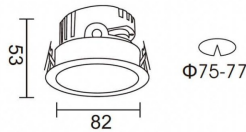

**PRO-DR**

Lavov downlight from the family PRO-DR with a power of 7W and an optics 12 degrees . CCT 4000K. With a total lumen output of 518lm and a luminous efficiency of 74lm/W.ON/OFF driver. Made in die cast aluminum and finished in White color.

<b>Item code</b>	<b>86.D025.0411.01</b>
<b>Product type</b>	<b>Indoor</b>
<b>Category</b>	<b>Downlights</b>
<b>Family</b>	<b>PRO-D</b>
<b>Subfamily</b>	<b>PRO-DR</b>
<b>Pictograms</b>	

**Scheme**

<b>Product</b>	
<b>Real power (W)</b>	<b>7</b>
<b>Real luminous flux (Lm)</b>	<b>518</b>
<b>Luminous efficiency (Lm/W)</b>	<b>74</b>
<b>Beam angle (°)</b>	<b>12</b>
<b>Life time (h)</b>	<b>50000 h L80B10</b>
<b>IP</b>	<b>20</b>
<b>Electrical class insulation</b>	<b>Clas II</b>
<b>Colour</b>	<b>White</b>
<b>Control gear included</b>	<b>Yes</b>
<b>Control gear</b>	<b>ON/OFF</b>
<b>Flicker Free</b>	<b>Yes</b>
<b>Light source</b>	<b>LED</b>
<b>Type of LED</b>	<b>COB</b>
<b>Colour temperature (K)</b>	<b>4000</b>
<b>Colour consistency (SDCM)</b>	<b>SDCM&lt;3</b>
<b>CRI</b>	<b>90</b>