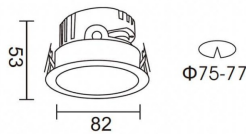

PRO-DR

Lavov downlight from the family PRO-DR with a power of 7W and an optics 12 degrees . CCT 4000K. With a total lumen output of 518lm and a luminous efficiency of 74lm/W.ON/OFF driver. Made in die cast aluminum and finished in White color.

Item code	86.D025.0411.01
Product type	Indoor
Category	Downlights
Family	PRO-D
Subfamily	PRO-DR
Pictograms	

Scheme

Product	
Real power (W)	7
Real luminous flux (Lm)	518
Luminous efficiency (Lm/W)	74
Beam angle (°)	12
Life time (h)	50000 h L80B10
IP	20
Electrical class insulation	Clas II
Colour	White
Control gear included	Yes
Control gear	ON/OFF
Flicker Free	Yes
Light source	LED
Type of LED	COB
Colour temperature (K)	4000
Colour consistency (SDCM)	SDCM<3
CRI	90