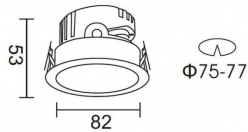

PRO-DR

Lavov downlight from the family PRO-DR with a power of 7W and an optics 12 degrees . CCT 4000K. With a total lumen output of 518lm and a luminous efficiency of 74lm/W.ON/OFF driver. Made in die cast aluminum and finished in Black color.

Item code	86.D025.0411.02
Product type	Indoor
Category	Downlights
Family	PRO-D
Subfamily	PRO-DR
Pictograms	

Scheme

Product	
Real power (W)	7
Real luminous flux (Lm)	518
Luminous efficiency (Lm/W)	74
Beam angle (°)	12
Life time (h)	50000 h L80B10
IP	20
Electrical class insulation	Clas II
Colour	Black
Control gear included	Yes
Control gear	ON/OFF
Flicker Free	Yes
Light source	LED
Type of LED	COB
Colour temperature (K)	4000
Colour consistency (SDCM)	SDCM<3
CRI	90