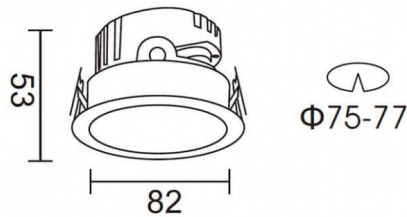

**PRO-DR**

Lavov downlight from the family PRO-DR with a power of 7W and an optics 12 degrees . CCT 4000K. With a total lumen output of 518lm and a luminous efficiency of 74lm/W.ON/OFF driver. Made in die cast aluminum and finished in Black color.

**Scheme**

<b>Item code</b>	<b>86.D025.0411.02</b>
<b>Product type</b>	<b>Indoor</b>
<b>Category</b>	<b>Downlights</b>
<b>Family</b>	<b>PRO-D</b>
<b>Subfamily</b>	<b>PRO-DR</b>
<b>Pictograms</b>	

<b>Product</b>	
<b>Real power (W)</b>	<b>7</b>
<b>Real luminous flux (Lm)</b>	<b>518</b>
<b>Luminous efficiency (Lm/W)</b>	<b>74</b>
<b>Beam angle (°)</b>	<b>12</b>
<b>Life time (h)</b>	<b>50000 h L80B10</b>
<b>IP</b>	<b>20</b>
<b>Electrical class insulation</b>	<b>Clas II</b>
<b>Colour</b>	<b>Black</b>
<b>Control gear included</b>	<b>Yes</b>
<b>Control gear</b>	<b>ON/OFF</b>
<b>Flicker Free</b>	<b>Yes</b>
<b>Light source</b>	<b>LED</b>
<b>Type of LED</b>	<b>COB</b>
<b>Colour temperature (K)</b>	<b>4000</b>
<b>Colour consistency (SDCM)</b>	<b>SDCM3</b>
<b>CRI</b>	<b>90</b>