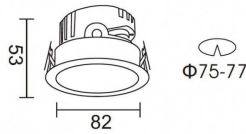

### PRO-DR

Lavov downlight from the family PRO-DR with a power of 7W and an optics 12 degrees . CCT 4000K. With a total lumen output of 518lm and a luminous efficiency of 74lm/W.ON/OFF driver. Made in die cast aluminum and finished in Black color.

### Scheme

<b>Product</b>	
<b>Real power (W)</b>	<b>7</b>
<b>Real luminous flux (Lm)</b>	<b>518</b>
<b>Luminous efficiency (Lm/W)</b>	<b>74</b>
<b>Beam angle (°)</b>	<b>12</b>
<b>Life time (h)</b>	<b>50000 h L80B10</b>
<b>IP</b>	<b>20</b>
<b>Electrical class insulation</b>	<b>Clas II</b>
<b>Colour</b>	<b>Black</b>
<b>Control gear included</b>	<b>Yes</b>
<b>Control gear</b>	<b>ON/OFF</b>
<b>Flicker Free</b>	<b>Yes</b>
<b>Light source</b>	<b>LED</b>
<b>Type of LED</b>	<b>COB</b>
<b>Colour temperature (K)</b>	<b>4000</b>
<b>Colour consistency (SDCM)</b>	<b>SDCM&lt;3</b>
<b>CRI</b>	<b>90</b>