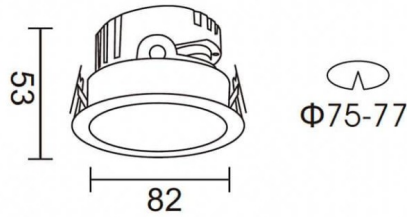

**PRO-DR**

Lavov downlight from the family PRO-DR with a power of 7W and an optics 12 degrees . CCT 4000K. With a total lumen output of 518lm and a luminous efficiency of 74lm/W.ON/OFF driver. Made in die cast aluminum and finished in Black color.

Scheme

Item code	86.D025.0411.02
Product type	Indoor
Category	Downlights
Family	PRO-D
Subfamily	PRO-DR
Pictograms	

Product	
Real power (W)	7
Real luminous flux (Lm)	518
Luminous efficiency (Lm/W)	74
Beam angle (&ordm;)	12
Life time (h)	50000 h L80B10
IP	20
Electrical class insulation	Clas II
Colour	Black
Control gear included	Yes
Control gear	ON/OFF
Flicker Free	Yes
Light source	LED
Type of LED	COB
Colour temperature (K)	4000
Colour consistency (SDCM)	SDCM<3
CRI	90