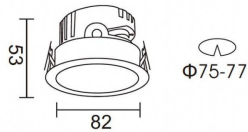

**PRO-DR**

Lavov downlight from the family PRO-DR with a power of 7W and an optics 12 degrees . CCT 4000K. With a total lumen output of 518lm and a luminous efficiency of 74lm/W.ON/OFF driver. Made in die cast aluminum and finished in Black color.

<b>Item code</b>	<b>86.D025.0411.02</b>
<b>Product type</b>	<b>Indoor</b>
<b>Category</b>	<b>Downlights</b>
<b>Family</b>	<b>PRO-D</b>
<b>Subfamily</b>	<b>PRO-DR</b>
<b>Pictograms</b>	

**Scheme**

<b>Product</b>	
<b>Real power (W)</b>	<b>7</b>
<b>Real luminous flux (Lm)</b>	<b>518</b>
<b>Luminous efficiency (Lm/W)</b>	<b>74</b>
<b>Beam angle (°)</b>	<b>12</b>
<b>Life time (h)</b>	<b>50000 h L80B10</b>
<b>IP</b>	<b>20</b>
<b>Electrical class insulation</b>	<b>Clas II</b>
<b>Colour</b>	<b>Black</b>
<b>Control gear included</b>	<b>Yes</b>
<b>Control gear</b>	<b>ON/OFF</b>
<b>Flicker Free</b>	<b>Yes</b>
<b>Light source</b>	<b>LED</b>
<b>Type of LED</b>	<b>COB</b>
<b>Colour temperature (K)</b>	<b>4000</b>
<b>Colour consistency (SDCM)</b>	<b>SDCM&lt;3</b>
<b>CRI</b>	<b>90</b>