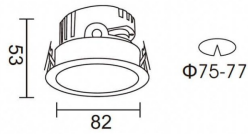

PRO-DR

Lavov downlight from the family PRO-DR with a power of 7W and an optics 12 degrees . CCT 4000K. With a total lumen output of 518lm and a luminous efficiency of 74lm/W.ON/OFF driver. Made in die cast aluminum and finished in Silver color.

Item code	86.D025.0411.03
Product type	Indoor
Category	Downlights
Family	PRO-D
Subfamily	PRO-DR
Pictograms	

Scheme

Product	
Real power (W)	7
Real luminous flux (Lm)	518
Luminous efficiency (Lm/W)	74
Beam angle (°)	12
Life time (h)	50000 h L80B10
IP	20
Electrical class insulation	Clas II
Colour	Silver
Control gear included	Yes
Control gear	ON/OFF
Flicker Free	Yes
Light source	LED
Type of LED	COB
Colour temperature (K)	4000
Colour consistency (SDCM)	SDCM<3
CRI	90