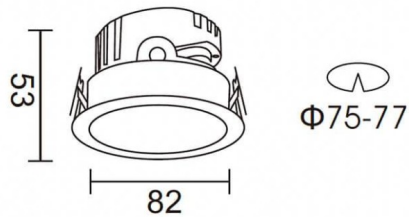

PRO-DR

Lavov downlight from the family PRO-DR with a power of 7W and an optics 12 degrees . CCT 4000K. With a total lumen output of 518lm and a luminous efficiency of 74lm/W.ON/OFF driver. Made in die cast aluminum and finished in Silver color.

Item code	86.D025.0411.03
Product type	Indoor
Category	Downlights
Family	PRO-D
Subfamily	PRO-DR
Pictograms	

Scheme

Product	
Real power (W)	7
Real luminous flux (Lm)	518
Luminous efficiency (Lm/W)	74
Beam angle (º)	12
Life time (h)	50000 h L80B10
IP	20
Electrical class insulation	Clas II
Colour	Silver
Control gear included	Yes
Control gear	ON/OFF
Flicker Free	Yes
Light source	LED
Type of LED	COB
Colour temperature (K)	4000
Colour consistency (SDCM)	SDCM<3
CRI	90