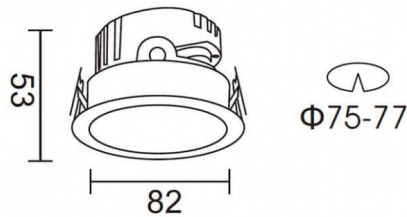

PRO-DR

Lavov downlight from the family PRO-DR with a power of 7W and an optics 12 degrees . CCT 4000K. With a total lumen output of 518lm and a luminous efficiency of 74lm/W.ON/OFF driver. Made in die cast aluminum and finished in Silver color.

Scheme

Item code	86.D025.0411.03
Product type	Indoor
Category	Downlights
Family	PRO-D
Subfamily	PRO-DR
Pictograms	

Product	
Real power (W)	7
Real luminous flux (Lm)	518
Luminous efficiency (Lm/W)	74
Beam angle (°)	12
Life time (h)	50000 h L80B10
IP	20
Electrical class insulation	Clas II
Colour	Silver
Control gear included	Yes
Control gear	ON/OFF
Flicker Free	Yes
Light source	LED
Type of LED	COB
Colour temperature (K)	4000
Colour consistency (SDCM)	SDCM3
CRI	90