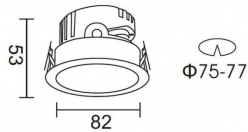

PRO-DR

Lavov downlight from the family PRO-DR with a power of 7W and an optics 12 degrees . CCT 4000K. With a total lumen output of 518lm and a luminous efficiency of 74lm/W.ON/OFF driver. Made in die cast aluminum and finished in Silver color.

Item code	86.D025.0411.03
Product type	Indoor
Category	Downlights
Family	PRO-D
Subfamily	PRO-DR
Pictograms	

Scheme

Product	
Real power (W)	7
Real luminous flux (Lm)	518
Luminous efficiency (Lm/W)	74
Beam angle (°)	12
Life time (h)	50000 h L80B10
IP	20
Electrical class insulation	Clas II
Colour	Silver
Control gear included	Yes
Control gear	ON/OFF
Flicker Free	Yes
Light source	LED
Type of LED	COB
Colour temperature (K)	4000
Colour consistency (SDCM)	SDCM<3
CRI	90