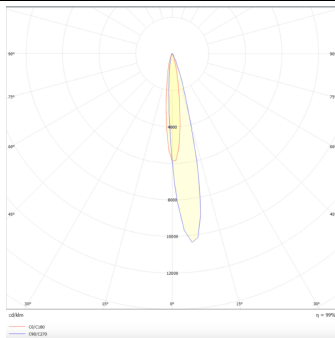

PRO-DR

Lavov downlight from the family PRO-DR with a power of 7W and an optics 12 degrees . CCT 4000K. With a total lumen output of 518lm and a luminous efficiency of 74lm/W.DALI driver. Made in die cast aluminum and finished in White color.

Item code	86.D025.0413.01
Product type	Indoor
Category	Downlights
Family	PRO-D
Subfamily	PRO-DR
Pictograms	

Scheme

Photometry

Product	
Real power (W)	7
Real luminous flux (Lm)	518
Luminous efficiency (Lm/W)	74
Beam angle (°)	12
Life time (h)	50000 h L80B10
IP	20
Electrical class insulation	Clas II
Colour	White
Control gear included	Yes
Control gear	DALI
Flicker Free	Yes
Light source	LED
Type of LED	COB
Colour temperature (K)	4000
Colour consistency (SDCM)	SDCM<3
CRI	90