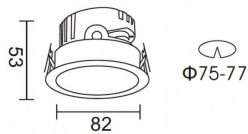

PRO-DR

Lavov downlight from the family PRO-DR with a power of 7W and an optics 12 degrees . CCT 4000K. With a total lumen output of 518lm and a luminous efficiency of 74lm/W.DALI driver. Made in die cast aluminum and finished in White color.

Item code	86.D025.0413.01
Product type	Indoor
Category	Downlights
Family	PRO-D
Subfamily	PRO-DR
Pictograms	

Scheme

Photometry

Product

Real power (W)	7
Real luminous flux (Lm)	518
Luminous efficiency (Lm/W)	74
Beam angle (°)	12
Life time (h)	50000 h L80B10
IP	20
Electrical class insulation	Clas II
Colour	White
Control gear included	Yes
Control gear	DALI
Flicker Free	Yes
Light source	LED
Type of LED	COB
Colour temperature (K)	4000
Colour consistency (SDCM)	SDCM<3
CRI	90