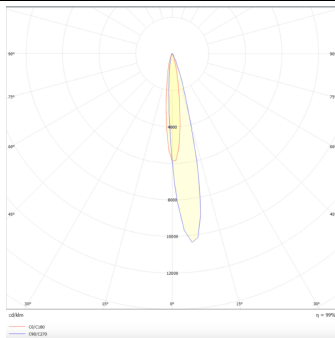

### PRO-DR

Lavov downlight from the family PRO-DR with a power of 7W and an optics 12 degrees . CCT 4000K. With a total lumen output of 518lm and a luminous efficiency of 74lm/W.DALI driver. Made in die cast aluminum and finished in White color.

### Photometry

<b>Product</b>	
<b>Real power (W)</b>	<b>7</b>
<b>Real luminous flux (Lm)</b>	<b>518</b>
<b>Luminous efficiency (Lm/W)</b>	<b>74</b>
<b>Beam angle (°)</b>	<b>12</b>
<b>Life time (h)</b>	<b>50000 h L80B10</b>
<b>IP</b>	<b>20</b>
<b>Electrical class insulation</b>	<b>Clas II</b>
<b>Colour</b>	<b>White</b>
<b>Control gear included</b>	<b>Yes</b>
<b>Control gear</b>	<b>DALI</b>
<b>Flicker Free</b>	<b>Yes</b>
<b>Light source</b>	<b>LED</b>
<b>Type of LED</b>	<b>COB</b>
<b>Colour temperature (K)</b>	<b>4000</b>
<b>Colour consistency (SDCM)</b>	<b>SDCM&lt;3</b>
<b>CRI</b>	<b>90</b>