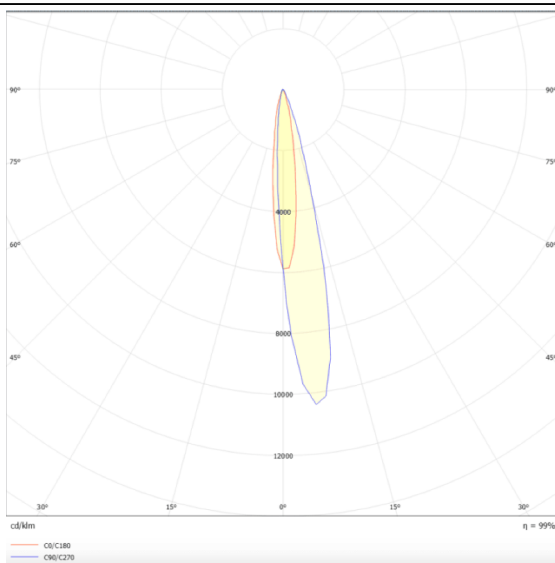

PRO-DR

Lavov downlight from the family PRO-DR with a power of 7W and an optics 12 degrees . CCT 4000K. With a total lumen output of 518lm and a luminous efficiency of 74lm/W.DALI driver. Made in die cast aluminum and finished in White color.

Scheme

Photometry

Item code	86.D025.0413.01
Product type	Indoor
Category	Downlights
Family	PRO-D
Subfamily	PRO-DR
Pictograms	

Product	
Real power (W)	7
Real luminous flux (Lm)	518
Luminous efficiency (Lm/W)	74
Beam angle (°)	12
Life time (h)	50000 h L80B10
IP	20
Electrical class insulation	Clas II
Colour	White
Control gear included	Yes
Control gear	DALI
Flicker Free	Yes
Light source	LED
Type of LED	COB
Colour temperature (K)	4000
Colour consistency (SDCM)	SDCM3
CRI	90