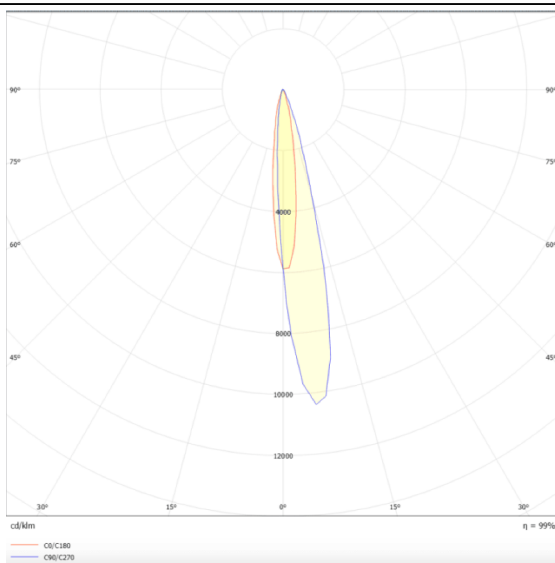

PRO-DR

Lavov downlight from the family PRO-DR with a power of 7W and an optics 12 degrees . CCT 4000K. With a total lumen output of 518lm and a luminous efficiency of 74lm/W.DALI driver. Made in die cast aluminum and finished in White color.

Scheme

Photometry

Item code	86.D025.0413.01
Product type	Indoor
Category	Downlights
Family	PRO-D
Subfamily	PRO-DR
Pictograms	

Product	
Real power (W)	7
Real luminous flux (Lm)	518
Luminous efficiency (Lm/W)	74
Beam angle (º)	12
Life time (h)	50000 h L80B10
IP	20
Electrical class insulation	Clas II
Colour	White
Control gear included	Yes
Control gear	DALI
Flicker Free	Yes
Light source	LED
Type of LED	COB
Colour temperature (K)	4000
Colour consistency (SDCM)	SDCM<3
CRI	90