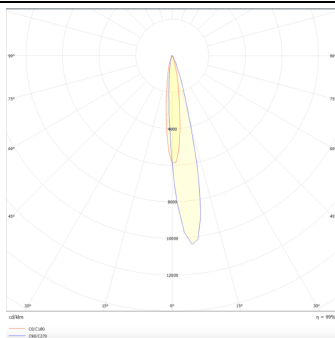

### PRO-DR

Lavov downlight from the family PRO-DR with a power of 7W and an optics 12 degrees . CCT 4000K. With a total lumen output of 518lm and a luminous efficiency of 74lm/W.DALI driver. Made in die cast aluminum and finished in White color.

### Product

<b>Real power (W)</b>	<b>7</b>
<b>Real luminous flux (Lm)</b>	<b>518</b>
<b>Luminous efficiency (Lm/W)</b>	<b>74</b>
<b>Beam angle (°)</b>	<b>12</b>
<b>Life time (h)</b>	<b>50000 h L80B10</b>
<b>IP</b>	<b>20</b>
<b>Electrical class insulation</b>	<b>Clas II</b>
<b>Colour</b>	<b>White</b>
<b>Control gear included</b>	<b>Yes</b>
<b>Control gear</b>	<b>DALI</b>
<b>Flicker Free</b>	<b>Yes</b>
<b>Light source</b>	<b>LED</b>
<b>Type of LED</b>	<b>COB</b>
<b>Colour temperature (K)</b>	<b>4000</b>
<b>Colour consistency (SDCM)</b>	<b>SDCM&lt;3</b>
<b>CRI</b>	<b>90</b>