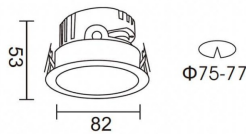

PRO-DR

Lavov downlight from the family PRO-DR with a power of 7W and an optics 12 degrees . CCT 4000K. With a total lumen output of 518lm and a luminous efficiency of 74lm/W.DALI driver. Made in die cast aluminum and finished in White color.

Item code	86.D025.0413.01
Product type	Indoor
Category	Downlights
Family	PRO-D
Subfamily	PRO-DR
Pictograms	

Scheme

Photometry

Product	
Real power (W)	7
Real luminous flux (Lm)	518
Luminous efficiency (Lm/W)	74
Beam angle (°)	12
Life time (h)	50000 h L80B10
IP	20
Electrical class insulation	Clas II
Colour	White
Control gear included	Yes
Control gear	DALI
Flicker Free	Yes
Light source	LED
Type of LED	COB
Colour temperature (K)	4000
Colour consistency (SDCM)	SDCM<3
CRI	90