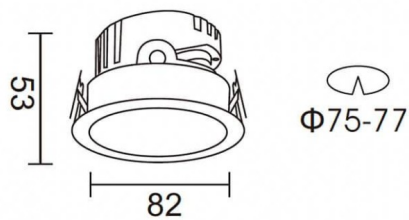

### PRO-DR

Lavov downlight from the family PRO-DR with a power of 7W and an optics 12 degrees . CCT 4000K. With a total lumen output of 518lm and a luminous efficiency of 74lm/W.DALI driver. Made in die cast aluminum and finished in White color.

### Scheme

Product	
Real power (W)	7
Real luminous flux (Lm)	518
Luminous efficiency (Lm/W)	74
Beam angle (°)	12
Life time (h)	50000 h L80B10
IP	20
Electrical class insulation	Clas II
Colour	White
Control gear included	Yes
Control gear	DALI
Flicker Free	Yes
Light source	LED
Type of LED	COB
Colour temperature (K)	4000
Colour consistency (SDCM)	SDCM<3
CRI	90