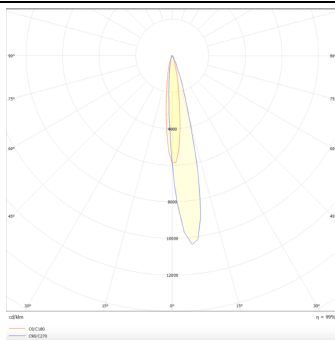

### PRO-DR

Lavov downlight from the family PRO-DR with a power of 7W and an optics 12 degrees . CCT 4000K. With a total lumen output of 518lm and a luminous efficiency of 74lm/W.DALI driver. Made in die cast aluminum and finished in Black color.

### Photometry

Product	
Real power (W)	7
Real luminous flux (Lm)	518
Luminous efficiency (Lm/W)	74
Beam angle (°)	12
Life time (h)	50000 h L80B10
IP	20
Electrical class insulation	Clas II
Colour	Black
Control gear included	Yes
Control gear	DALI
Flicker Free	Yes
Light source	LED
Type of LED	COB
Colour temperature (K)	4000
Colour consistency (SDCM)	SDCM<3
CRI	90