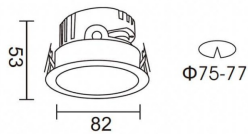

### PRO-DR

Lavov downlight from the family PRO-DR with a power of 7W and an optics 12 degrees . CCT 4000K. With a total lumen output of 518lm and a luminous efficiency of 74lm/W.DALI driver. Made in die cast aluminum and finished in Black color.

### Photometry

Product	
Real power (W)	7
Real luminous flux (Lm)	518
Luminous efficiency (Lm/W)	74
Beam angle (°)	12
Life time (h)	50000 h L80B10
IP	20
Electrical class insulation	Clas II
Colour	Black
Control gear included	Yes
Control gear	DALI
Flicker Free	Yes
Light source	LED
Type of LED	COB
Colour temperature (K)	4000
Colour consistency (SDCM)	SDCM<3
CRI	90