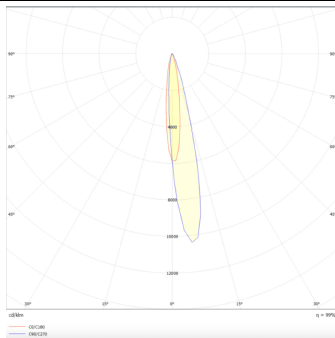

**PRO-DR**

Lavov downlight from the family PRO-DR with a power of 7W and an optics 12 degrees . CCT 4000K. With a total lumen output of 518lm and a luminous efficiency of 74lm/W.DALI driver. Made in die cast aluminum and finished in Black color.

<b>Product</b>	
<b>Real power (W)</b>	<b>7</b>
<b>Real luminous flux (Lm)</b>	<b>518</b>
<b>Luminous efficiency (Lm/W)</b>	<b>74</b>
<b>Beam angle (°)</b>	<b>12</b>
<b>Life time (h)</b>	<b>50000 h L80B10</b>
<b>IP</b>	<b>20</b>
<b>Electrical class insulation</b>	<b>Clas II</b>
<b>Colour</b>	<b>Black</b>
<b>Control gear included</b>	<b>Yes</b>
<b>Control gear</b>	<b>DALI</b>
<b>Flicker Free</b>	<b>Yes</b>
<b>Light source</b>	<b>LED</b>
<b>Type of LED</b>	<b>COB</b>
<b>Colour temperature (K)</b>	<b>4000</b>
<b>Colour consistency (SDCM)</b>	<b>SDCM&lt;3</b>
<b>CRI</b>	<b>90</b>