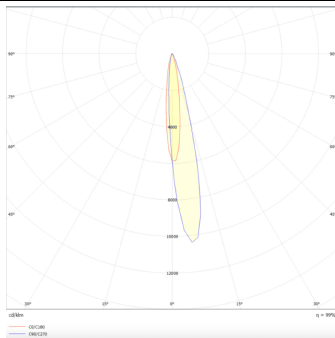

PRO-DR

Lavov downlight from the family PRO-DR with a power of 7W and an optics 12 degrees . CCT 4000K. With a total lumen output of 518lm and a luminous efficiency of 74lm/W.DALI driver. Made in die cast aluminum and finished in Black color.

Item code	86.D025.0413.02
Product type	Indoor
Category	Downlights
Family	PRO-D
Subfamily	PRO-DR
Pictograms	

Scheme

Photometry

Product	
Real power (W)	7
Real luminous flux (Lm)	518
Luminous efficiency (Lm/W)	74
Beam angle (°)	12
Life time (h)	50000 h L80B10
IP	20
Electrical class insulation	Clas II
Colour	Black
Control gear included	Yes
Control gear	DALI
Flicker Free	Yes
Light source	LED
Type of LED	COB
Colour temperature (K)	4000
Colour consistency (SDCM)	SDCM<3
CRI	90