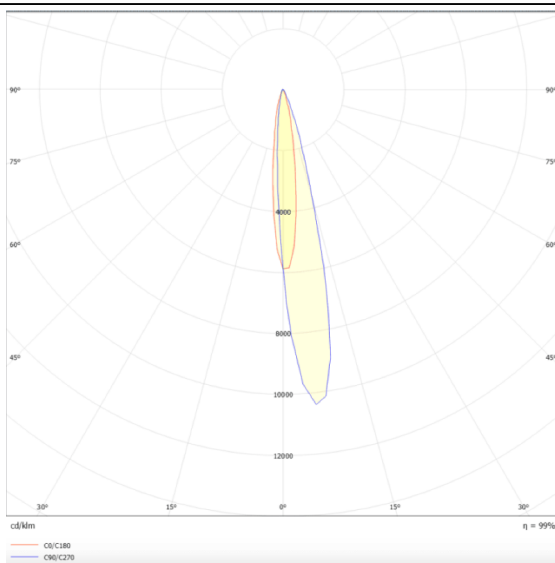

PRO-DR

Lavov downlight from the family PRO-DR with a power of 7W and an optics 12 degrees . CCT 4000K. With a total lumen output of 518lm and a luminous efficiency of 74lm/W.DALI driver. Made in die cast aluminum and finished in Black color.

Scheme

Photometry

Item code	86.D025.0413.02
Product type	Indoor
Category	Downlights
Family	PRO-D
Subfamily	PRO-DR
Pictograms	

Product	
Real power (W)	7
Real luminous flux (Lm)	518
Luminous efficiency (Lm/W)	74
Beam angle (°)	12
Life time (h)	50000 h L80B10
IP	20
Electrical class insulation	Clas II
Colour	Black
Control gear included	Yes
Control gear	DALI
Flicker Free	Yes
Light source	LED
Type of LED	COB
Colour temperature (K)	4000
Colour consistency (SDCM)	SDCM3
CRI	90