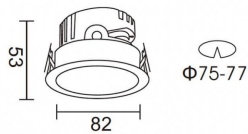

PRO-DR

Lavov downlight from the family PRO-DR with a power of 7W and an optics 12 degrees . CCT 4000K. With a total lumen output of 518lm and a luminous efficiency of 74lm/W.DALI driver. Made in die cast aluminum and finished in Black color.

Item code	86.D025.0413.02
Product type	Indoor
Category	Downlights
Family	PRO-D
Subfamily	PRO-DR
Pictograms	

Scheme

Photometry

Product	
Real power (W)	7
Real luminous flux (Lm)	518
Luminous efficiency (Lm/W)	74
Beam angle (°)	12
Life time (h)	50000 h L80B10
IP	20
Electrical class insulation	Clas II
Colour	Black
Control gear included	Yes
Control gear	DALI
Flicker Free	Yes
Light source	LED
Type of LED	COB
Colour temperature (K)	4000
Colour consistency (SDCM)	SDCM<3
CRI	90