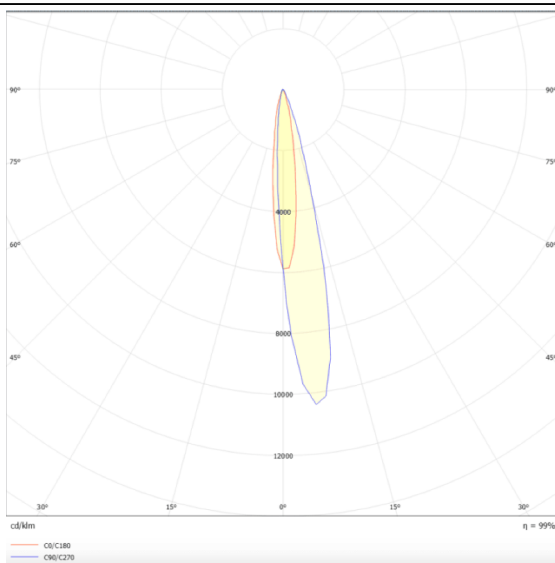

Photometry

Item code	86.D025.0413.02
Product type	Indoor
Category	Downlights
Family	PRO-D
Subfamily	PRO-DR
Pictograms	

Product	
Real power (W)	7
Real luminous flux (Lm)	518
Luminous efficiency (Lm/W)	74
Beam angle (°)	12
Life time (h)	50000 h L80B10
IP	20
Electrical class insulation	Clas II
Colour	Black
Control gear included	Yes
Control gear	DALI
Flicker Free	Yes
Light source	LED
Type of LED	COB
Colour temperature (K)	4000
Colour consistency (SDCM)	SDCM3
CRI	90