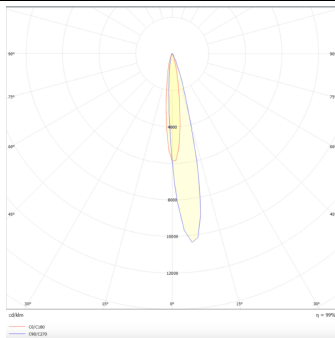

PRO-DR

Lavov downlight from the family PRO-DR with a power of 7W and an optics 12 degrees . CCT 4000K. With a total lumen output of 518lm and a luminous efficiency of 74lm/W.DALI driver. Made in die cast aluminum and finished in Silver color.

Item code	86.D025.0413.03
Product type	Indoor
Category	Downlights
Family	PRO-D
Subfamily	PRO-DR
Pictograms	

Scheme

Photometry

Product	
Real power (W)	7
Real luminous flux (Lm)	518
Luminous efficiency (Lm/W)	74
Beam angle (°)	12
Life time (h)	50000 h L80B10
IP	20
Electrical class insulation	Clas II
Colour	Silver
Control gear included	Yes
Control gear	DALI
Flicker Free	Yes
Light source	LED
Type of LED	COB
Colour temperature (K)	4000
Colour consistency (SDCM)	SDCM<3
CRI	90