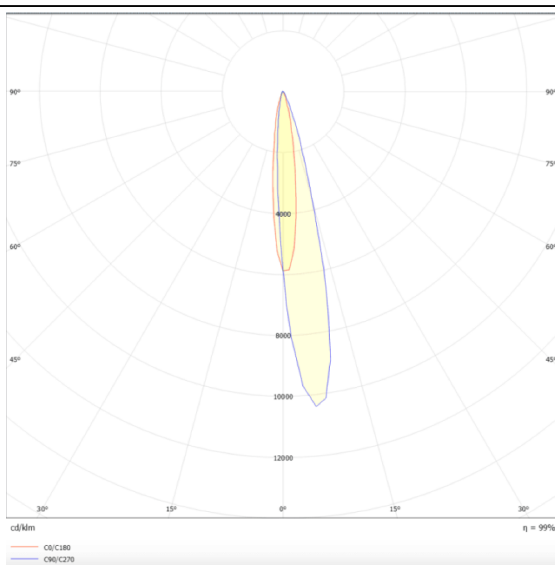

PRO-DR

Lavov downlight from the family PRO-DR with a power of 7W and an optics 12 degrees . CCT 4000K. With a total lumen output of 518lm and a luminous efficiency of 74lm/W.DALI driver. Made in die cast aluminum and finished in Silver color.

Scheme

Photometry

Item code	86.D025.0413.03
Product type	Indoor
Category	Downlights
Family	PRO-D
Subfamily	PRO-DR
Pictograms	

Product

Real power (W)	7
Real luminous flux (Lm)	518
Luminous efficiency (Lm/W)	74
Beam angle (º)	12
Life time (h)	50000 h L80B10
IP	20
Electrical class insulation	Clas II
Colour	Silver
Control gear included	Yes
Control gear	DALI
Flicker Free	Yes
Light source	LED
Type of LED	COB
Colour temperature (K)	4000
Colour consistency (SDCM)	SDCM<3
CRI	90