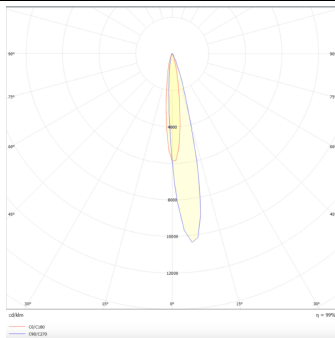

**PRO-DR**

Lavov downlight from the family PRO-DR with a power of 7W and an optics 12 degrees . CCT 4000K. With a total lumen output of 518lm and a luminous efficiency of 74lm/W.DALI driver. Made in die cast aluminum and finished in Silver color.

<b>Product</b>	
<b>Real power (W)</b>	<b>7</b>
<b>Real luminous flux (Lm)</b>	<b>518</b>
<b>Luminous efficiency (Lm/W)</b>	<b>74</b>
<b>Beam angle (°)</b>	<b>12</b>
<b>Life time (h)</b>	<b>50000 h L80B10</b>
<b>IP</b>	<b>20</b>
<b>Electrical class insulation</b>	<b>Clas II</b>
<b>Colour</b>	<b>Silver</b>
<b>Control gear included</b>	<b>Yes</b>
<b>Control gear</b>	<b>DALI</b>
<b>Flicker Free</b>	<b>Yes</b>
<b>Light source</b>	<b>LED</b>
<b>Type of LED</b>	<b>COB</b>
<b>Colour temperature (K)</b>	<b>4000</b>
<b>Colour consistency (SDCM)</b>	<b>SDCM&lt;3</b>
<b>CRI</b>	<b>90</b>