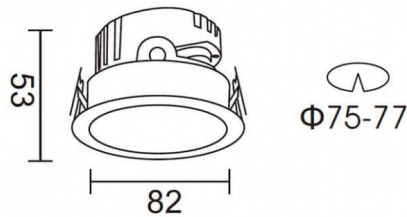

### PRO-DR

Lavov downlight from the family PRO-DR with a power of 7W and an optics 12 degrees . CCT 4000K. With a total lumen output of 518lm and a luminous efficiency of 74lm/W.DALI driver. Made in die cast aluminum and finished in Silver color.

### Photometry

Item code	86.D025.0413.03
Product type	Indoor
Category	Downlights
Family	PRO-D
Subfamily	PRO-DR
Pictograms	

Product	
Real power (W)	7
Real luminous flux (Lm)	518
Luminous efficiency (Lm/W)	74
Beam angle (°)	12
Life time (h)	50000 h L80B10
IP	20
Electrical class insulation	Clas II
Colour	Silver
Control gear included	Yes
Control gear	DALI
Flicker Free	Yes
Light source	LED
Type of LED	COB
Colour temperature (K)	4000
Colour consistency (SDCM)	SDCM3
CRI	90