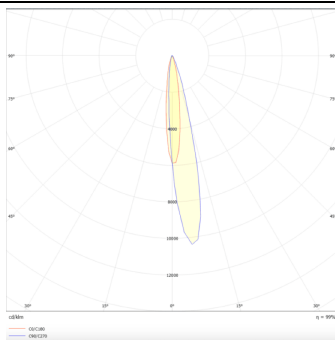

### PRO-DR

Lavov downlight from the family PRO-DR with a power of 7W and an optics 12 degrees . CCT 4000K. With a total lumen output of 518lm and a luminous efficiency of 74lm/W.DALI driver. Made in die cast aluminum and finished in Silver color.

### Photometry

<b>Product</b>	
<b>Real power (W)</b>	<b>7</b>
<b>Real luminous flux (Lm)</b>	<b>518</b>
<b>Luminous efficiency (Lm/W)</b>	<b>74</b>
<b>Beam angle (°)</b>	<b>12</b>
<b>Life time (h)</b>	<b>50000 h L80B10</b>
<b>IP</b>	<b>20</b>
<b>Electrical class insulation</b>	<b>Clas II</b>
<b>Colour</b>	<b>Silver</b>
<b>Control gear included</b>	<b>Yes</b>
<b>Control gear</b>	<b>DALI</b>
<b>Flicker Free</b>	<b>Yes</b>
<b>Light source</b>	<b>LED</b>
<b>Type of LED</b>	<b>COB</b>
<b>Colour temperature (K)</b>	<b>4000</b>
<b>Colour consistency (SDCM)</b>	<b>SDCM&lt;3</b>
<b>CRI</b>	<b>90</b>