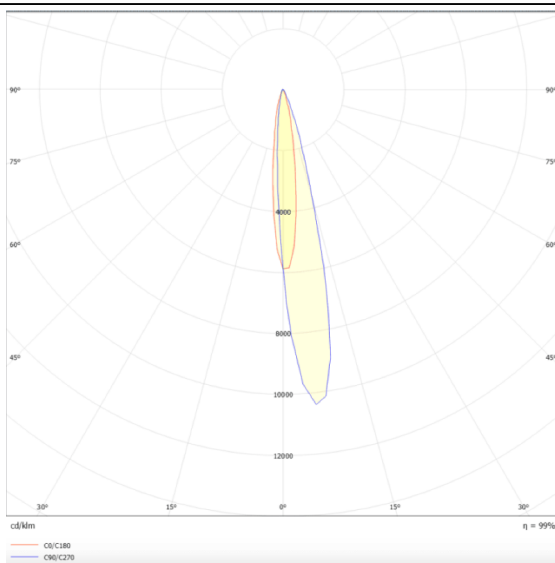

### PRO-DR

Lavov downlight from the family PRO-DR with a power of 7W and an optics 12 degrees . CCT 4000K. With a total lumen output of 518lm and a luminous efficiency of 74lm/W.DALI driver. Made in die cast aluminum and finished in Silver color.

### Scheme

### Photometry

Item code	86.D025.0413.03
Product type	Indoor
Category	Downlights
Family	PRO-D
Subfamily	PRO-DR
Pictograms	

Product	
Real power (W)	7
Real luminous flux (Lm)	518
Luminous efficiency (Lm/W)	74
Beam angle (°)	12
Life time (h)	50000 h L80B10
IP	20
Electrical class insulation	Clas II
Colour	Silver
Control gear included	Yes
Control gear	DALI
Flicker Free	Yes
Light source	LED
Type of LED	COB
Colour temperature (K)	4000
Colour consistency (SDCM)	SDCM3
CRI	90